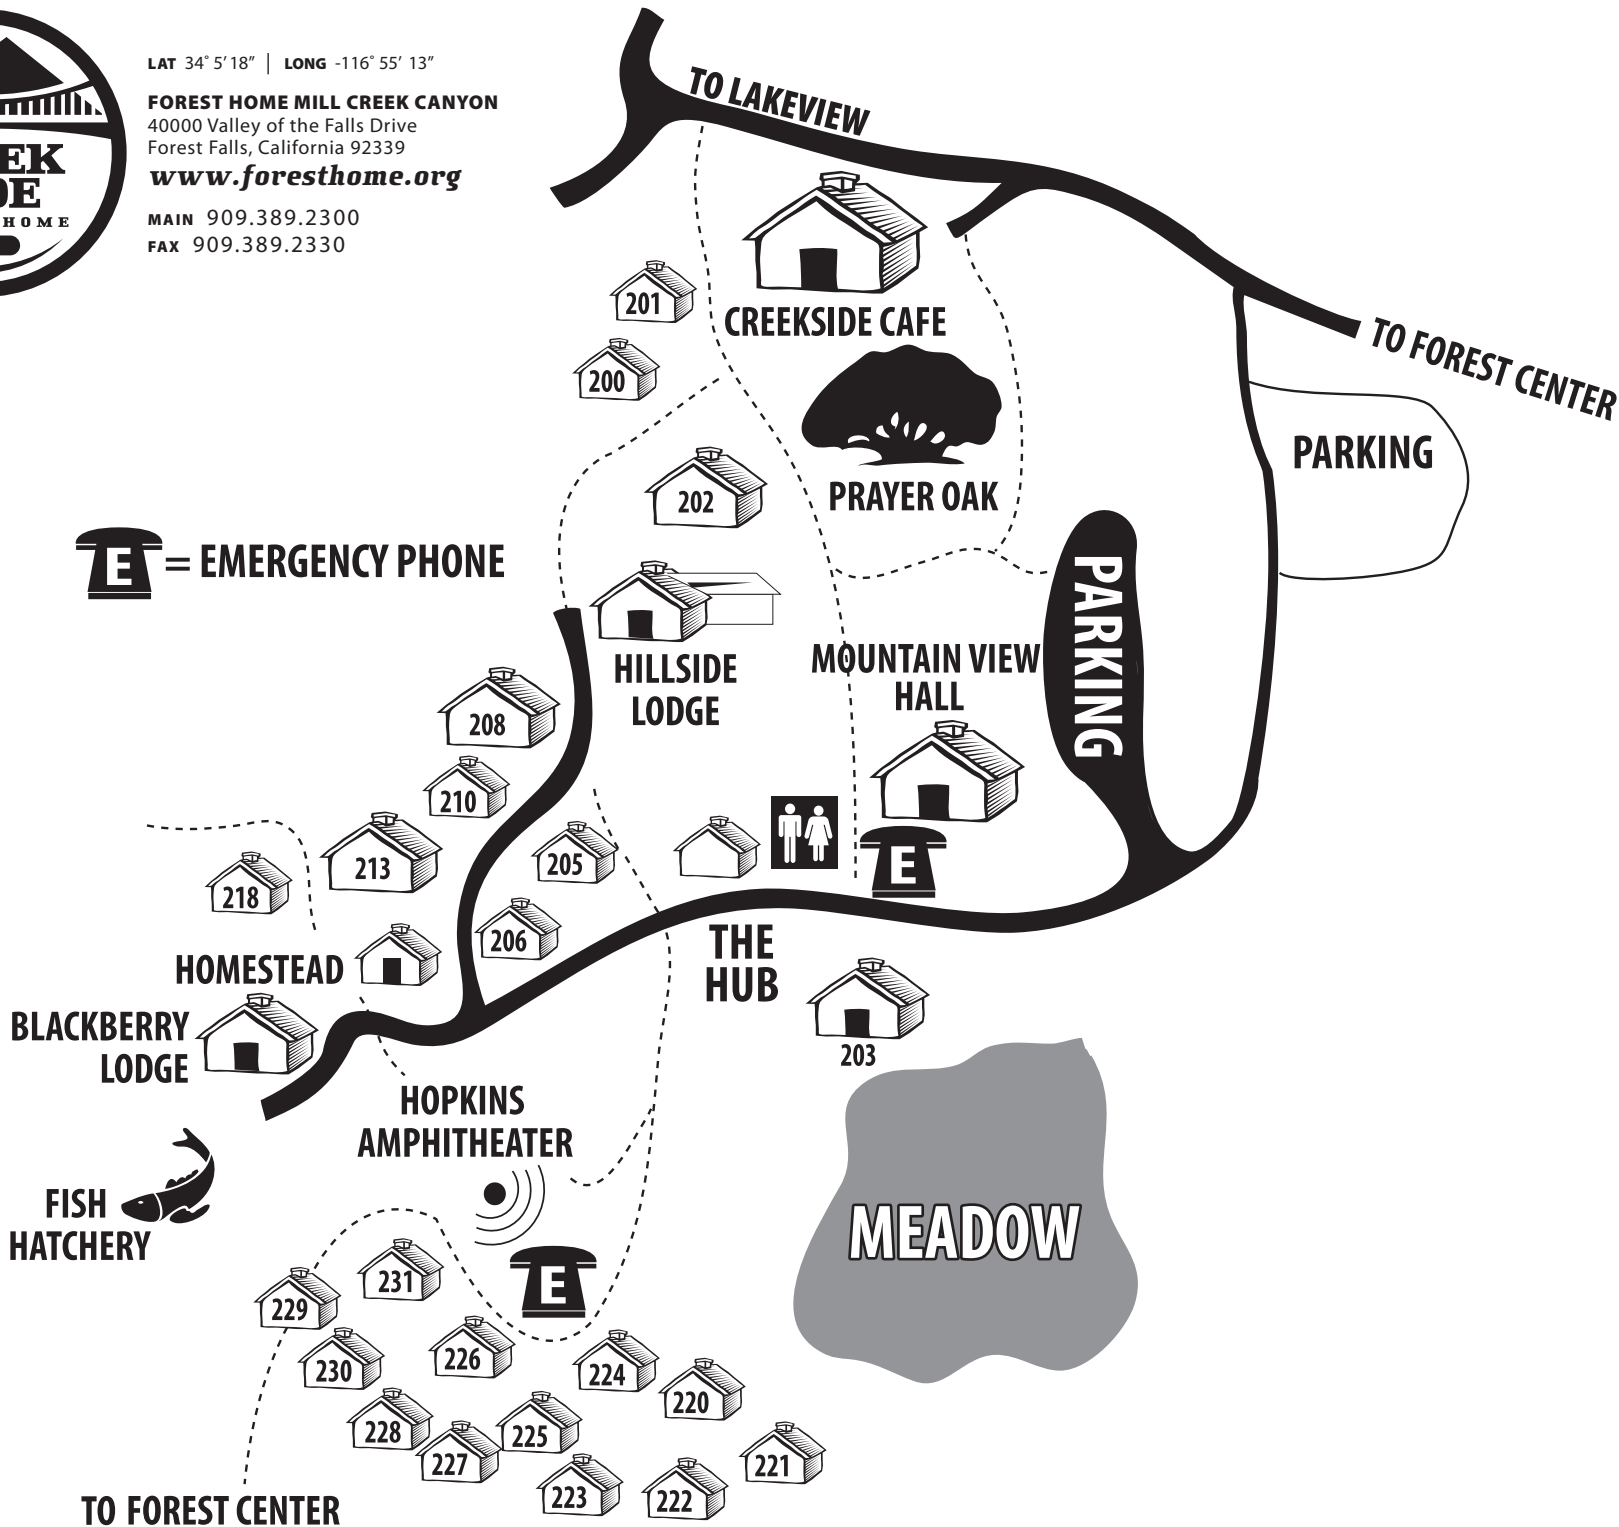

LAT 34° 5' 18" | LONG -116° 55' 13"

FOREST HOME MILL CREEK CANYON

40000 Valley of the Falls Drive
Forest Falls, California 92339

www.foresthomes.org

MAIN 909.389.2300

FAX 909.389.2330

 = EMERGENCY PHONE

TO LAKEVIEW

TO FOREST CENTER

PARKING

PARKING

CREEKSIDE CAFE

PRAYER OAK

HILLSIDE LODGE

MOUNTAIN VIEW HALL

THE HUB

HOMESTEAD

BLACKBERRY LODGE

HOPKINS AMPHITHEATER

FISH HATCHERY

MEADOW

TO FOREST CENTER