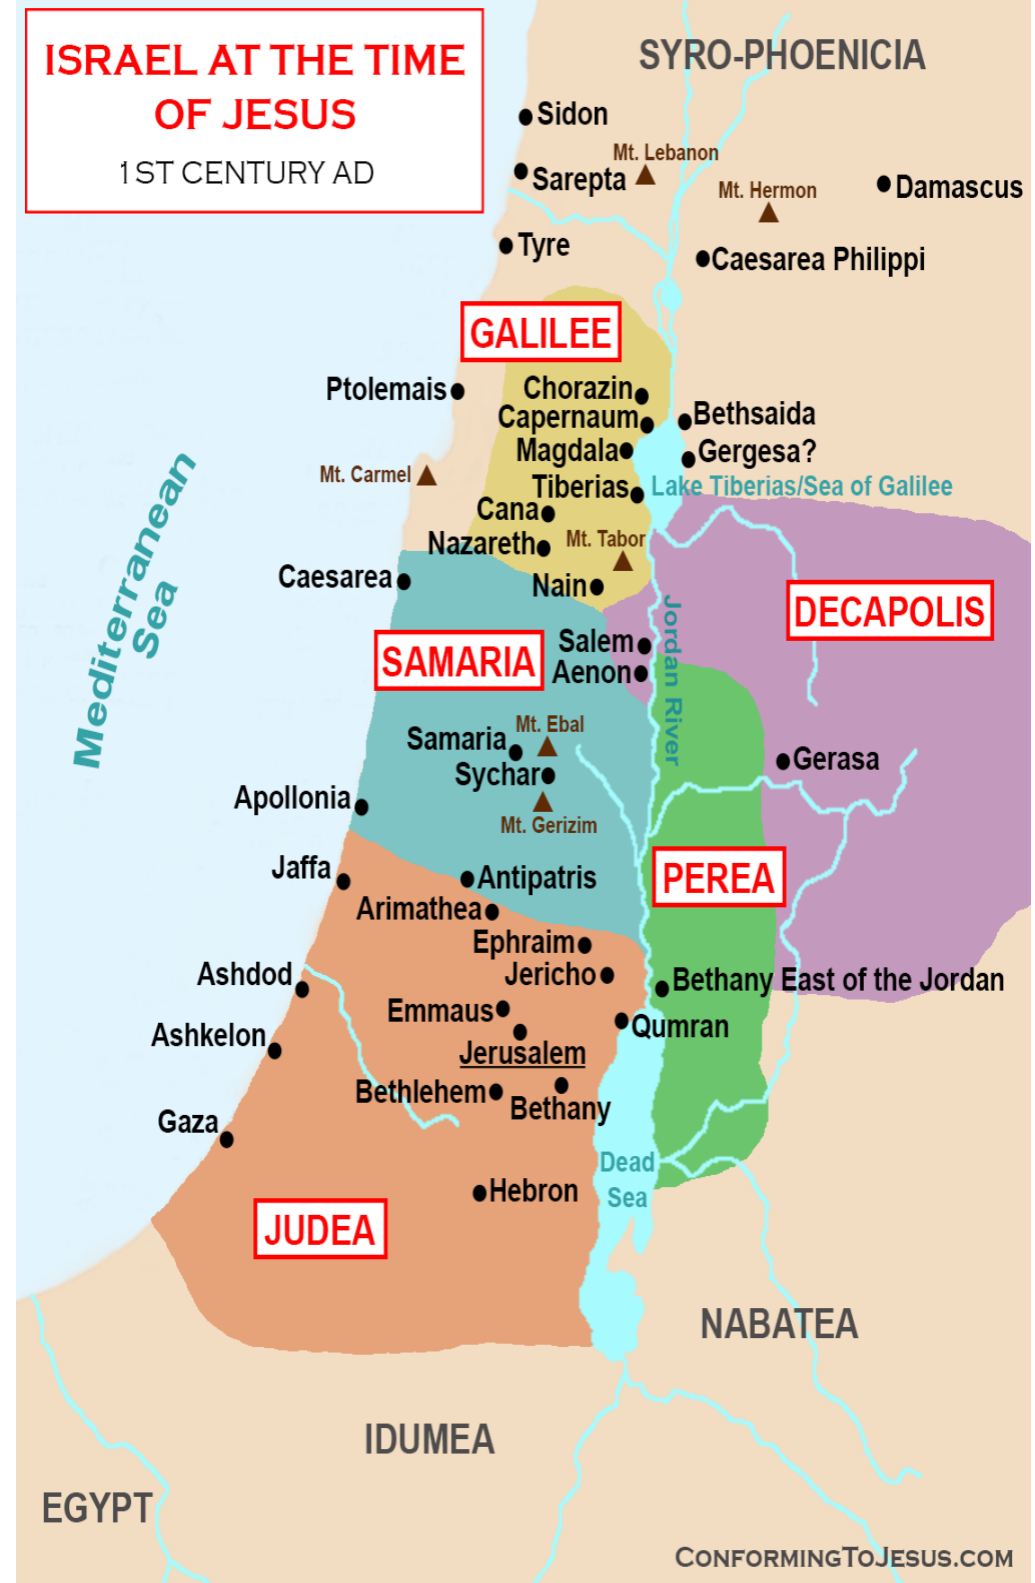

ISRAEL AT THE TIME OF JESUS
1ST CENTURY AD

FBC, Newman has more than a few ways for you to give...you may give online through tithe.ly on our website, by mail, by dropping your envelope off at the church office, or at a Sunday morning service. We thank you for faithfully giving. Clearly mark your offering envelopes with your name, amount of your tithe or offering, your address, and any changes we need to make. Please include the date of your offering on your envelope.
FBC, Newman's Guest Wi-Fi Password is: guest1234