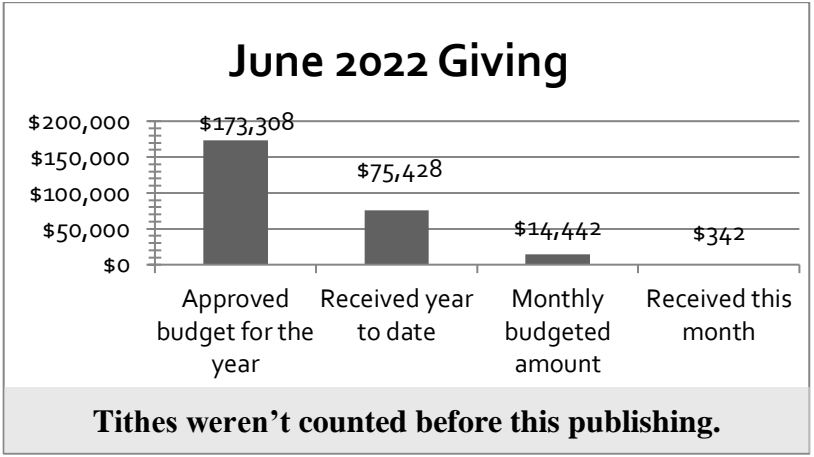

ISRAEL AT THE TIME OF JESUS
1ST CENTURY AD

FBC, Newman has more than a few ways for you to give...you may give online through tithe.ly on our website, by mail, by dropping your envelope off at the church office, or at a Sunday morning service. We thank you for faithfully giving. Clearly mark your offering envelopes with your name, amount of your tithe or offering, your address, and any changes we need to make. Please include the date of your offering on your envelope.
FBC, Newman's Guest Wi-Fi Password is: guest1234