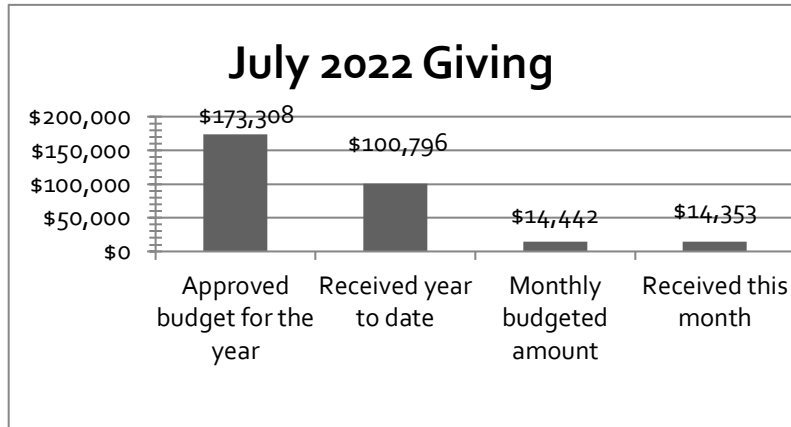

Birthdays: Bob Murphy 08/04; Dale Navarrete 08/06

FBC, Newman has more than a few ways for you to give...you may give online through tithe.ly on our website, by mail, by dropping your envelope off at the church office, or at a Sunday morning service. We thank you for faithfully giving. Clearly mark your offering envelopes with your name, amount of your tithe or offering, your address, and any changes we need to make. **Please include the date of your offering on your envelope.**