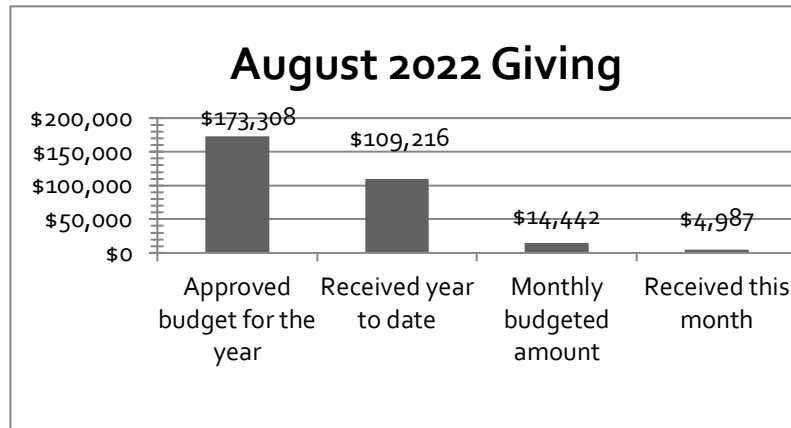

Birthdays: Jim Lagrutta 08/26; Dennis Salemi 08/28

FBC, Newman has more than a few ways for you to give...you may give online through tithe.ly on our website, by mail, by dropping your envelope off at the church office, or at a Sunday morning service. We thank you for faithfully giving. Clearly mark your offering envelopes with your name, amount of your tithe or offering, your address, and any changes we need to make. **Please include the date of your offering on your envelope.**