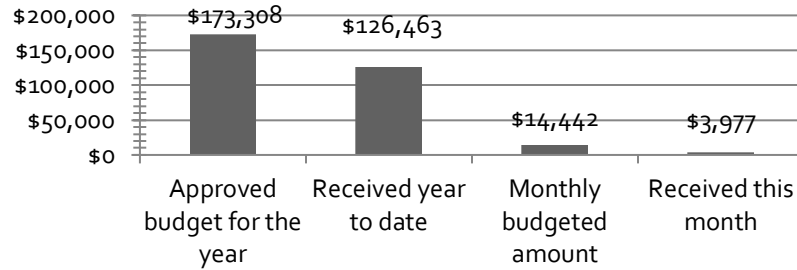

Birthdays: Denise Weimer 09/16; Jim Levingston 09/18

September 2022 Giving

FBC, Newman has more than a few ways for you to give...you may give online through tithe.ly on our website, by mail, by dropping your envelope off at the church office, or at a Sunday morning service. We thank you for faithfully giving. Clearly mark your offering envelopes with your name, amount of your tithe or offering, your address, and any changes we need to make. Please include the date of your offering on your envelope.