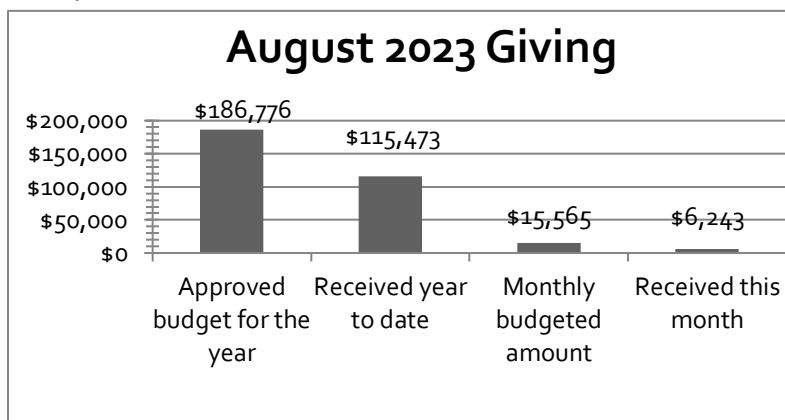

Birthdays: Dennis Salemi 08/28; Bentley 08/31; Russ Murray 08/31;
Trevor Cory 09/02