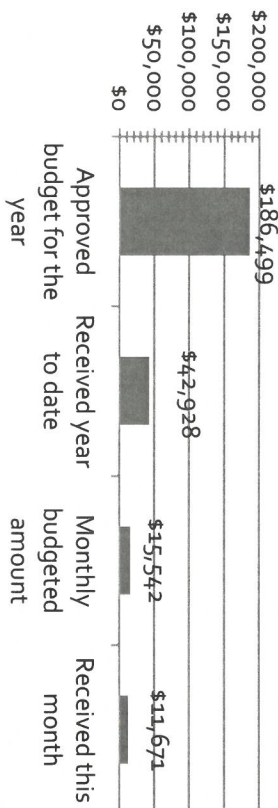

April 2024 Giving