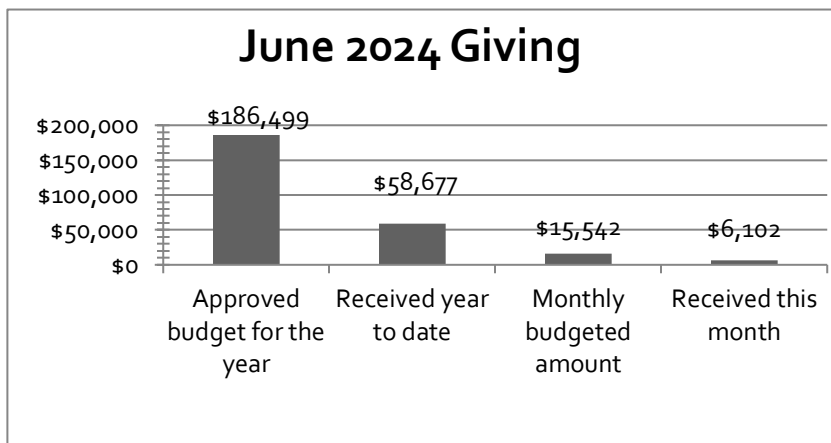

Birthdays: Yvette Bunting 06/11; Robert Gonzales 06/11; Miriam Rempel 06/11

Your giving is essential in supporting your home church:

At FBC, Newman, we offer many ways for you to give. You may bring them to Sunday morning or evening services, give online through our website, by mailing your donations to our P.O. Box, or by dropping by the church office during the week. When you give, kindly mark your envelope with the date, your name, dollar amount, your address, or any important changes to any of your information. Your generosity is truly valued and much needed. **Guest Wi-Fi Password is: guest1234**