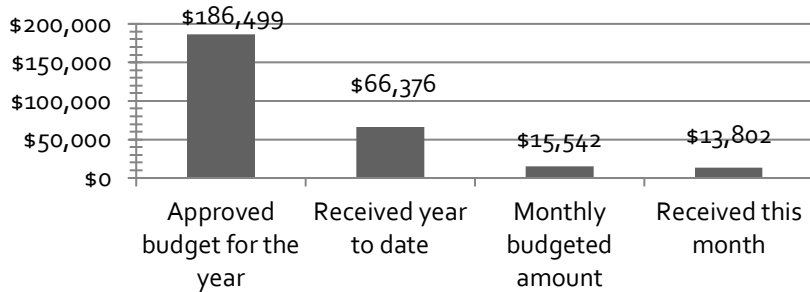

June 2024 Giving

Your giving is essential in supporting your home church:

At FBC, Newman, we offer many ways for you to give. You may bring them to Sunday morning or evening services, give online through our website, by mailing your donations to our P.O. Box, or by dropping by the church office during the week. When you give, kindly mark your envelope with the date, your name, dollar amount, your address, or any important changes to any of your information. Your generosity is truly valued and much needed. **Guest Wi-Fi Password is: guest1234**