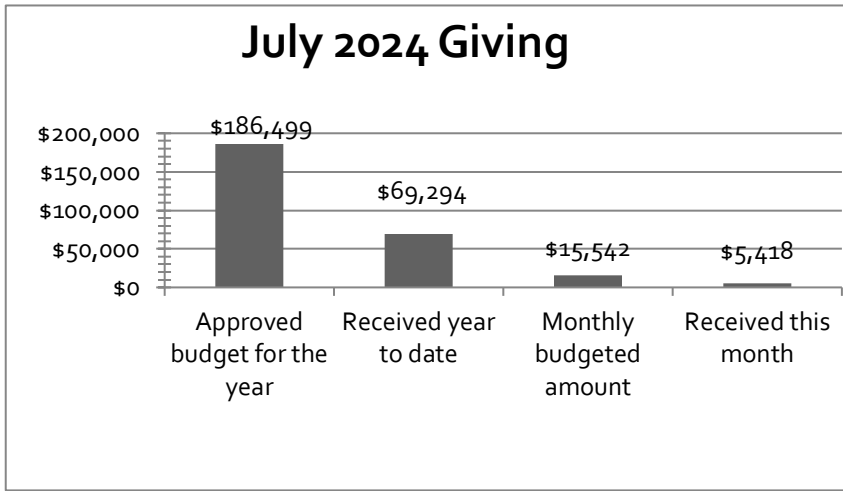

Birthdays: Bob Murphy 08/04

Your giving is essential in supporting your home church:

At FBC, Newman, we offer many ways for you to give. You may bring them to Sunday morning or evening services, give online through our website, by mailing your donations to our P.O. Box, or by dropping by the church office during the week. When you give, kindly mark your envelope with the date, your name, dollar amount, your address, or any important changes to any of your information. Your generosity is truly valued and much needed. **Guest Wi-Fi Password is: guest1234**