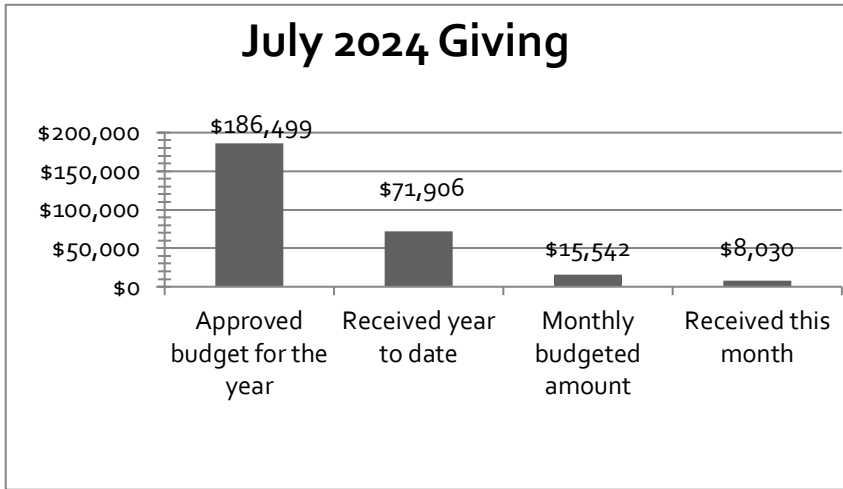

Birthdays: Dale Navarrete 08/06

Your giving is essential in supporting your home church:

At FBC, Newman, we offer many ways for you to give. You may bring them to Sunday morning or evening services, give online through our website, by mailing your donations to our P.O. Box, or by dropping by the church office during the week. When you give, kindly mark your envelope with the date, your name, dollar amount, your address, or any important changes to any of your information. Your generosity is truly valued and much needed. **Guest Wi-Fi Password is: guest1234**