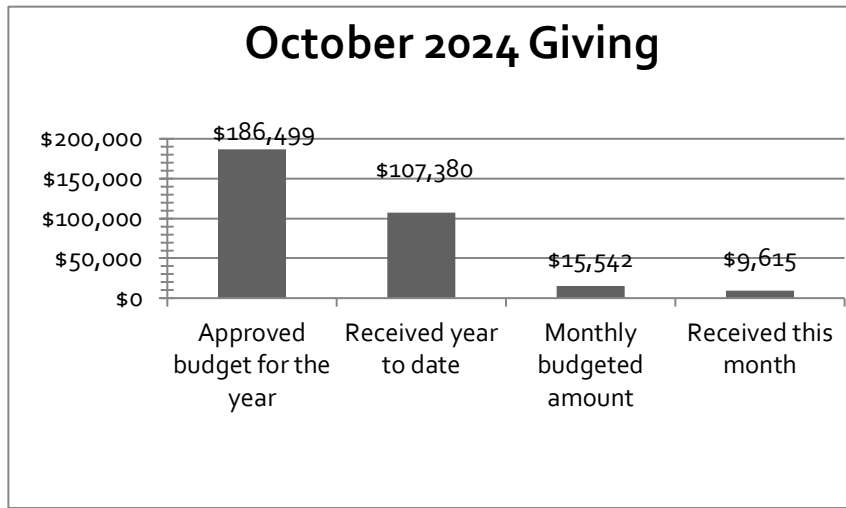

Birthdays: Elise Edwards 10/30

Your giving is essential in supporting your home church:

At FBC, Newman, we offer many ways for you to give. You may bring them to Sunday morning or evening services, give online through our website, by mailing your donations to our P.O. Box, or by dropping by the church office during the week. When you give, kindly mark your envelope with the date, your name, dollar amount, your address, or any important changes to any of your information. **Guest Wi-Fi Password is: [guest1234](#)**