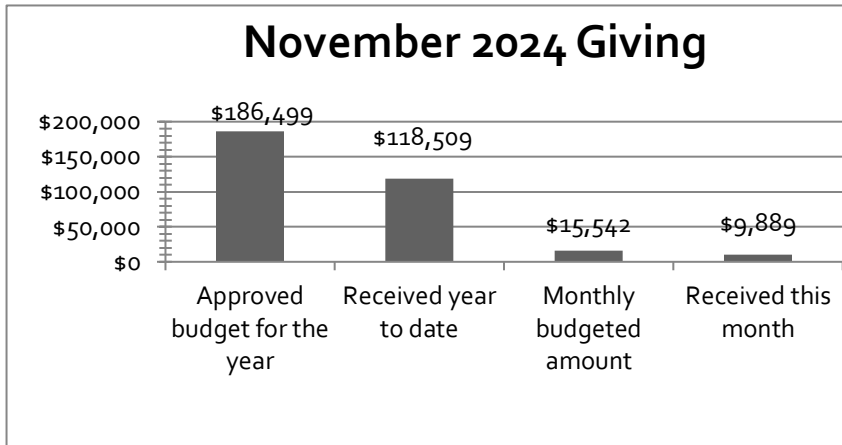

Birthdays: Patricia Chavez 12/03; Bev Aldridge 12/05

Your giving is essential in supporting your church:

At FBC, Newman, we offer many ways for you to give. You may bring them to Sunday morning or evening services, give online through our website, by mailing your donations to our P.O. Box, or by dropping by the church office during the week. When you give, kindly mark your envelope with the date, your name, dollar amount, your address, or any important changes to any of your information. **Guest Wi-Fi Password is: guest1234**