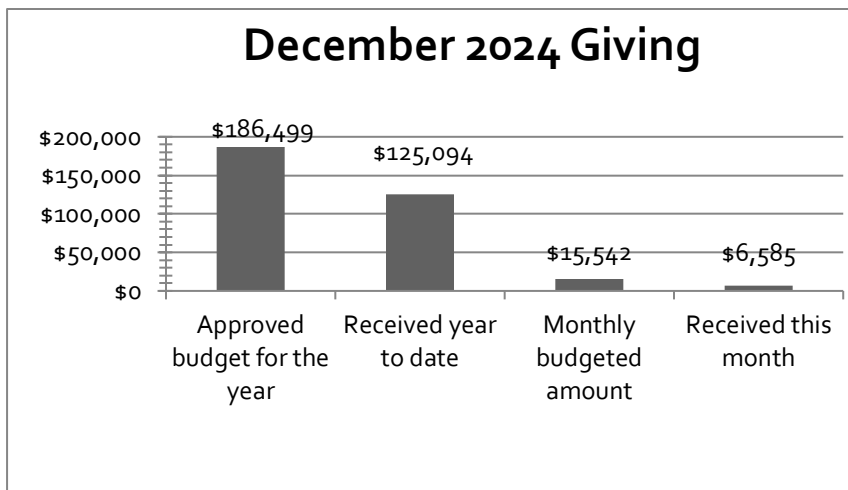

**Birthdays:** Shirley King 12/09; Glenn Edwards 12/11; Lizzie Dalton 12/12; Ed Elizondo 12/13;