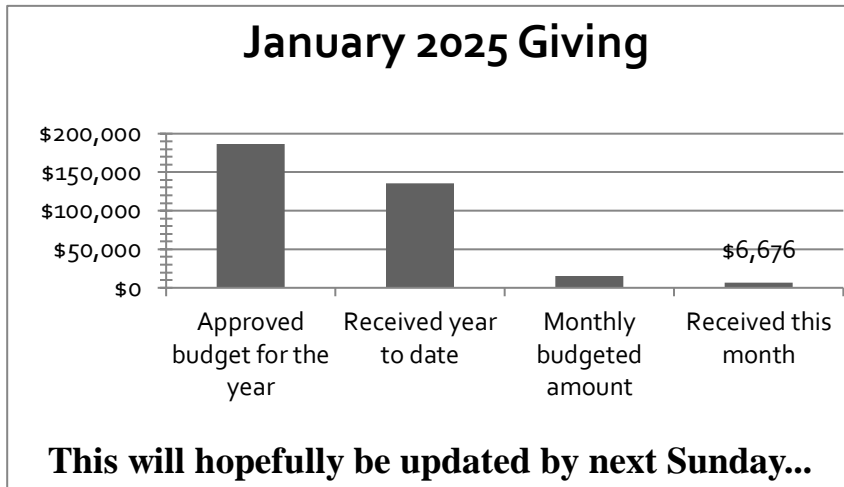

Birthdays: Clyde King 01/15

Your giving is essential in supporting your church:

At FBC, Newman, we offer many ways for you to give. You may bring them to Sunday morning or evening services, give online through our website, by mailing your donations to our P.O. Box, or by dropping by the church office during the week. When you give, kindly mark your envelope with the date, your name, dollar amount, your address, or any important changes to any of your information. **Guest Wi-Fi Password is: guest1234**