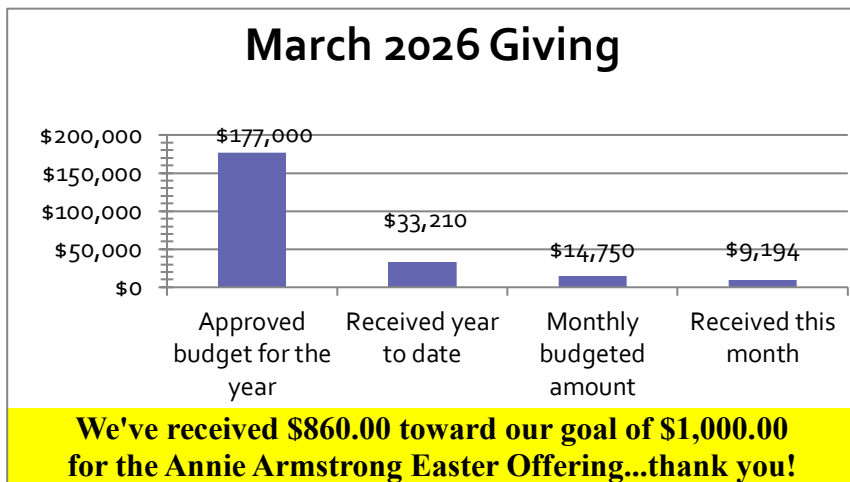

Birthday's: Alice Marquez 03/16; Michelle Swalley 03/17

Your giving is essential in supporting your church:

At FBC, Newman, we offer a variety of convenient options for you to give your tithes and offerings. You can bring your contributions to our Sunday morning or Evening services, make a gift online through our church website, use Tithe.ly.com, mail your offering to P.O. Box 759, Newman, CA 95360, or drop it off directly at the church office during the week. To ensure that your contribution is processed accurately, please remember to mark your envelope with your name, the date, the dollar amount, your check number, and your address. Additionally, if you have any updates to your information, please include those as well. Thank you for your generosity and support!