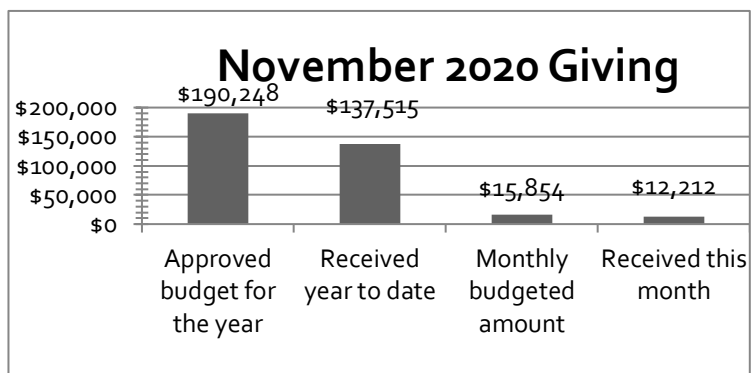

Birthday's: Glenn Edwards 12/11; Lizzie Dalton; 12/12;

*Please remember you can **GIVE ONLINE** if you're worshipping from home due to COVID-19 **OR** you may pick up an envelope from the table in the back, fill it out as usual, and place it in the offering plate. We want to thank you for your faithful giving. May God bless you and may He be glorified in all we do at FBCN. Clearly mark your offering envelopes with your name, amount of your tithe or special offering, your address, as well as any changes we may not be aware of.*