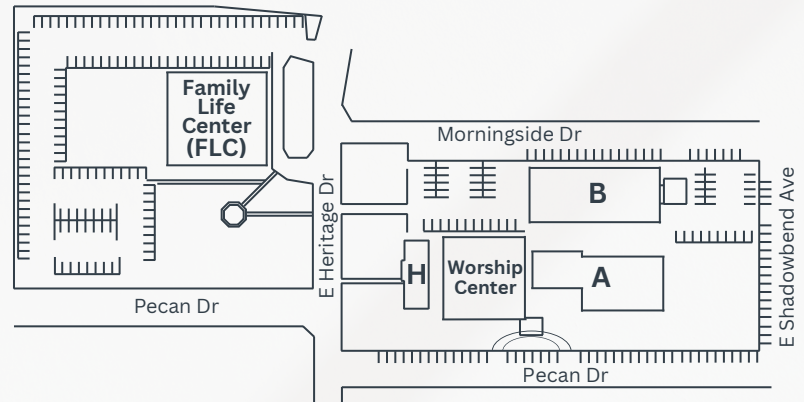

## Students

Grades 6th - 12th

10:00 am

FLC

## Worship Services

**8:45 am** **Worship Center**  
*Extended Teaching Care for Birth - 2 yr old* **B Building**

**11:15 am** **Worship Center**  
*Birth - 4 yr old* **B Building**  
*K-3rd Kids Worship* **A Building**

## Campus Map