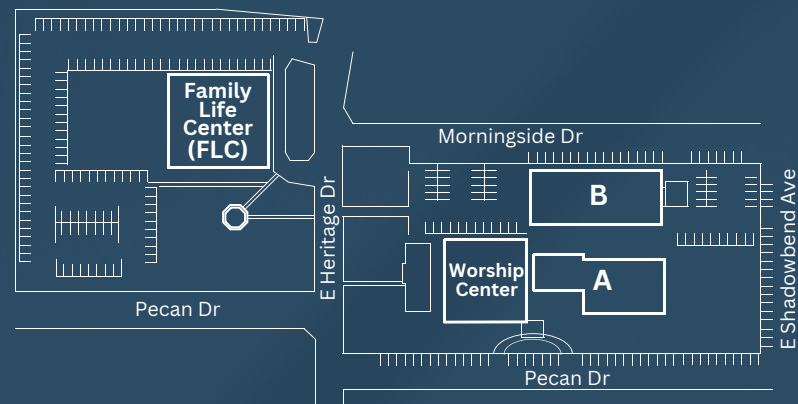

CONNECT GROUPS

Adults

10:00 am

B Building - 1st Floor

Sr Adult Coed B104

Ritchie Spurger / Phil Petersen

Adult Coed B108

Chris Yee

Prime Time B111

Ed Feith

B Building - 2nd Floor

Growing Faithful Families B200

Brad Waller

Sr Adult Men B201

Dee Beale

Empty Nesters B202

Burch Estes

Sr Adult Men B206

John Ellisor

Women of the Word B207

Margaret Timme

Kingdom Foundations B209

Randy Davis / Ken Garrison

Loaves & Fishes B210

Freddy Vaughan / Joe Lee

Adult Women B211

April Garrison

Parents of Young Children B212

Dustin Claiborne / Tate Talamini

Generations B216

Ben Forester / Greg Lowery

Sr Adult Coed B220

Norma Culpepper / Ed Sherrill

A Building

Encourager Class A110

Marcy Norwood

Sr Adult Coed A112

Barry Christen

Worship Center

Living in the Wonder of Worship Choir Rm

Joey Stroud

Children

10:00 am

Birth - 4 yr olds

B Building

Grades K-5th

A Building

Students

10:00 am

Grades 6th - 12th

FLC

Worship Services

8:45 am

Extended Teaching Care for Birth - 2 yr old

Worship Center

B Building

11:15 am

Birth - 4 yr old

K-3rd Kids Worship

Worship Center

B Building

A Building

Campus Map

FIRST BAPTIST
Friendswood

281-482-7572

firstbaptistfriendswood.org