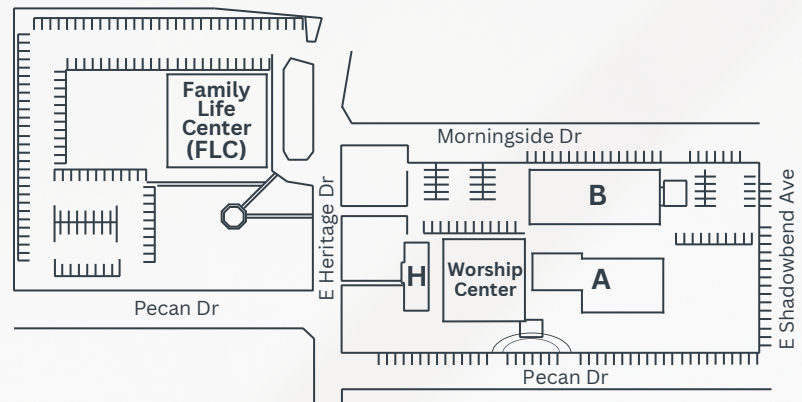

Worship Services

8:45 am Worship Center
Extended Teaching Care for Birth - 2 yr old B Building

11:15 am Worship Center
Birth - 4 yr old B Building
K-3rd Kids Worship A Building

Campus Map

FIRST BAPTIST
Friendswood