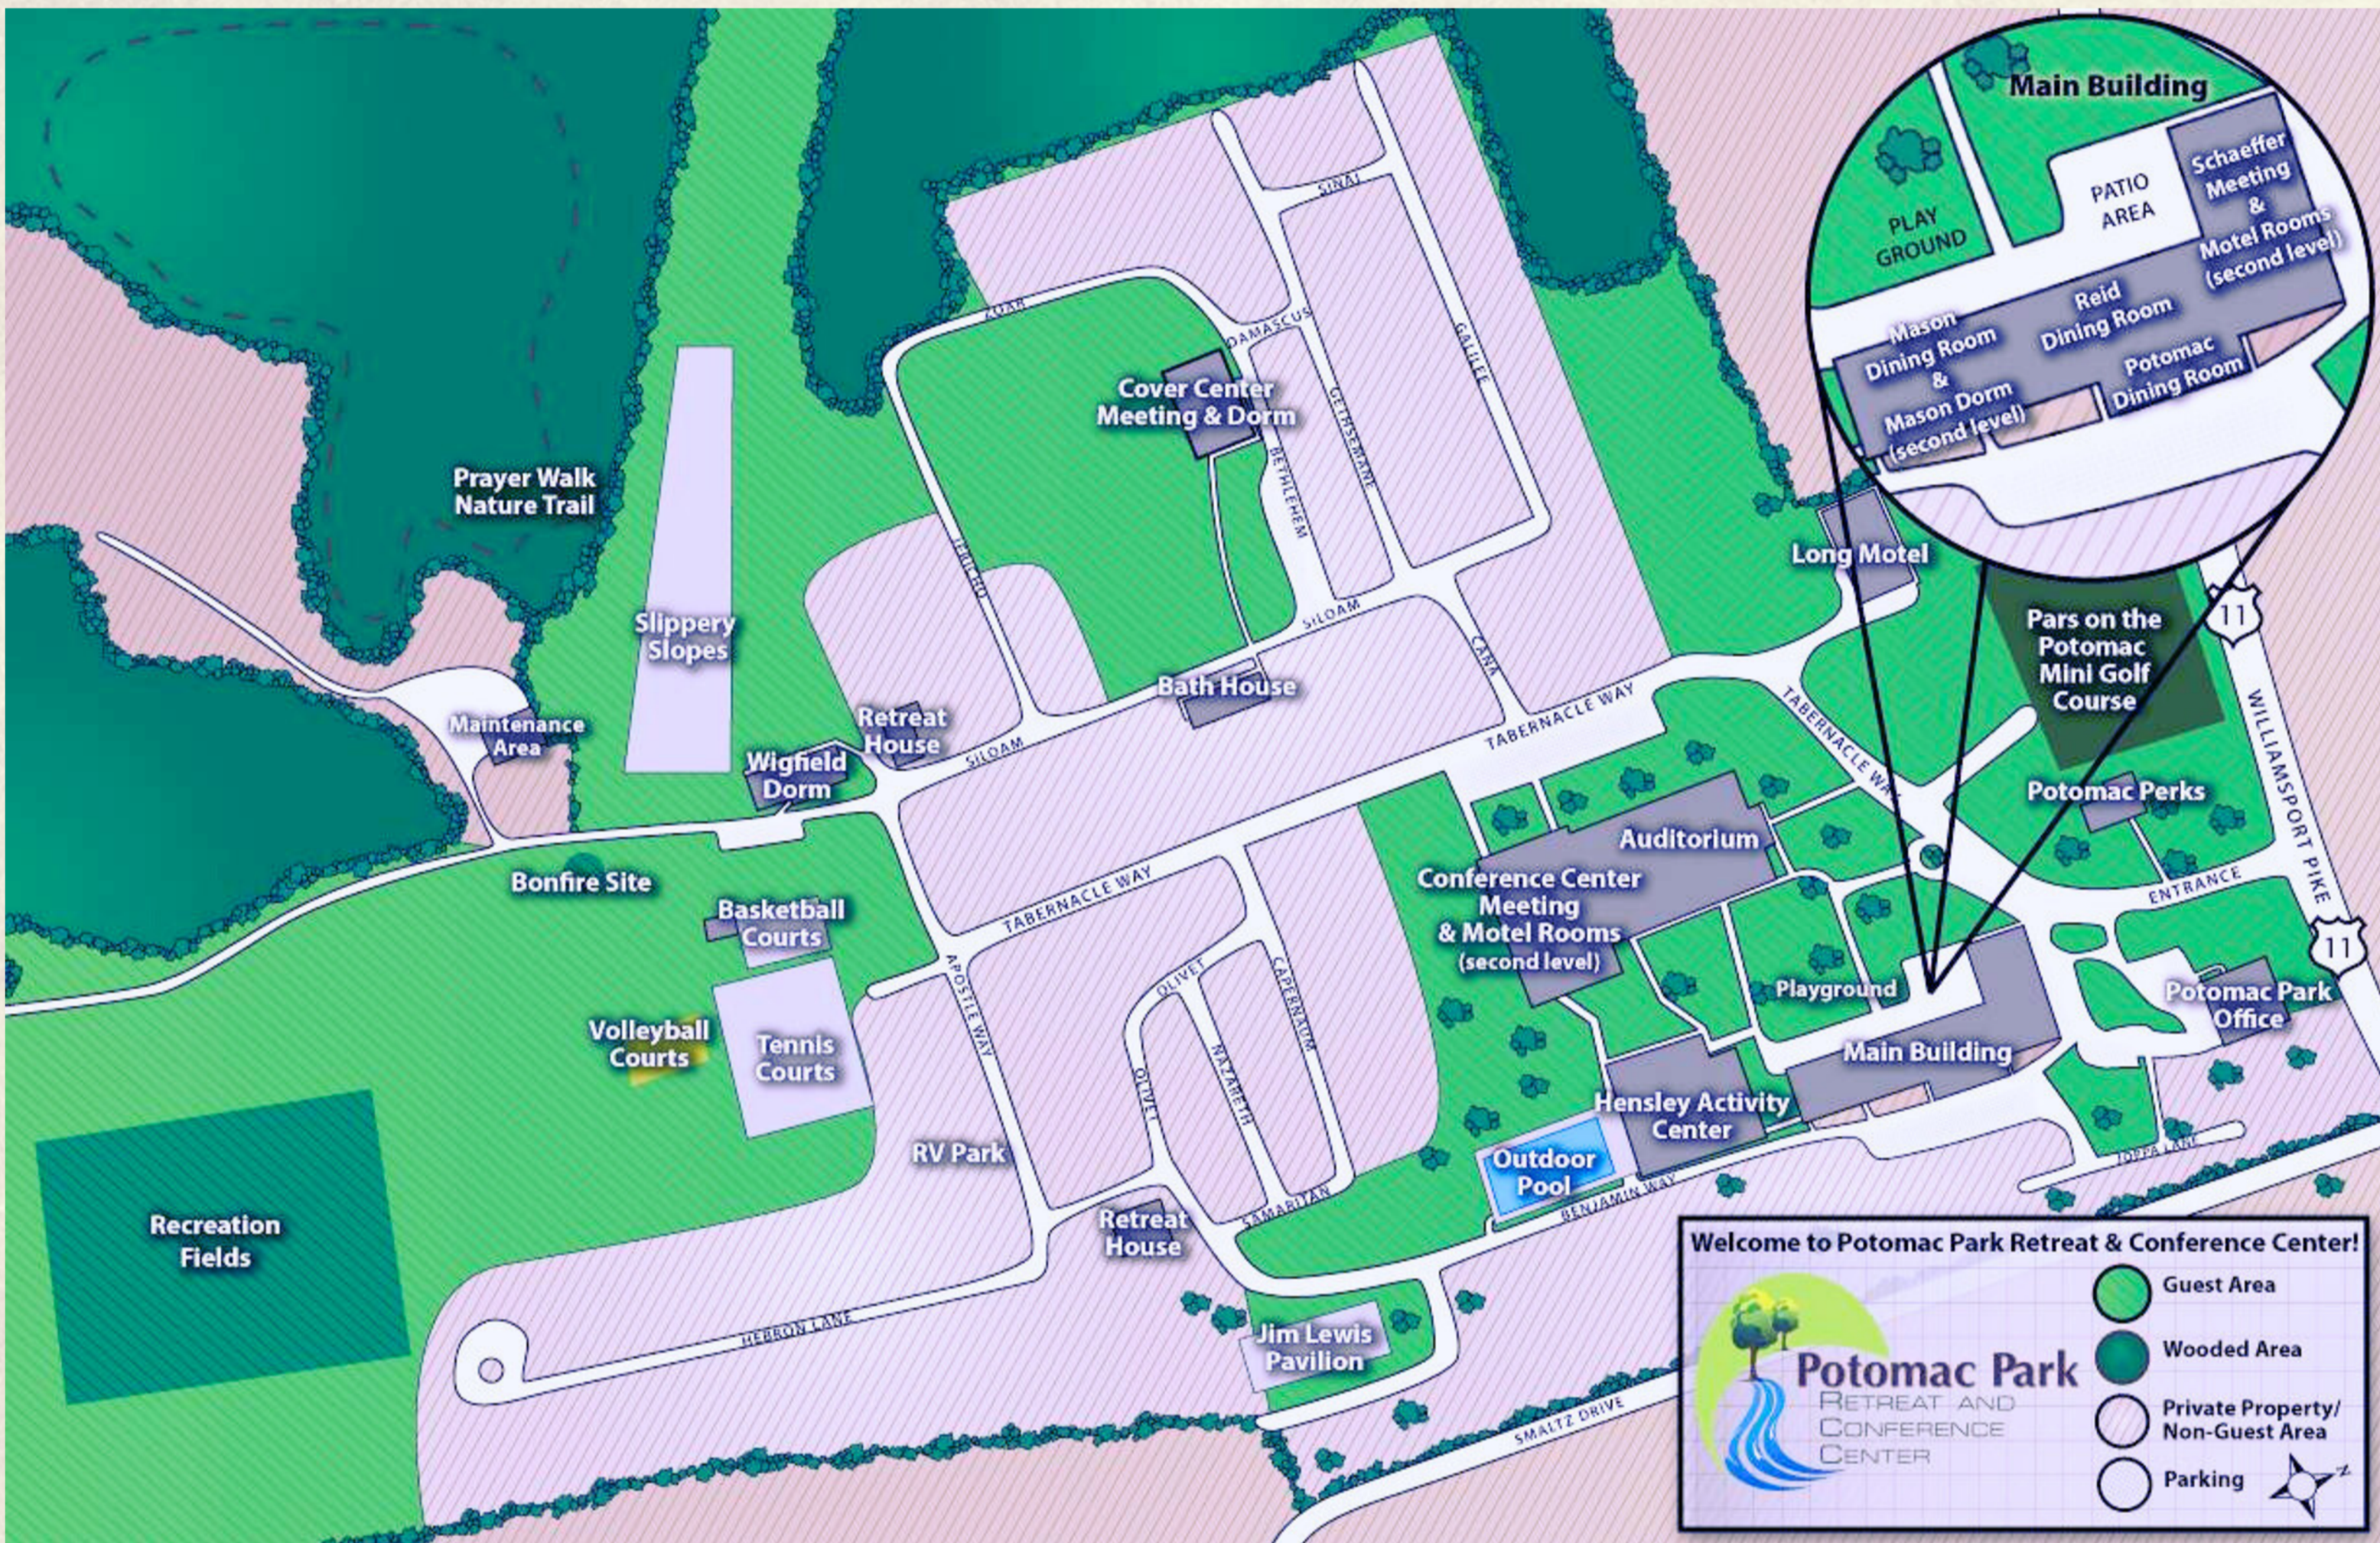

Accomodation Choices:

- Long Motel (1 Full & 1 Twin) - 100 yds from cafeteria
- Schaeffer Motel (2 Fulls) - next door to cafeteria
- Schaeffer Ext Motel (1 Queen) - next door to cafeteria
- Conference Center (2 Queens) – above meeting room

Available activities include: ping pong, tennis, basketball, volleyball, as well as mini golf, a playground and other games.

The C&O Canal trail is also closeby (great for walking, running or biking).

2026 GPC SPRING RETREAT

Map of Potomac Park Retreat Center

The GPC building will have no services on Sunday, May 3, 2026. People unable to attend the retreat are invited to come Sunday for a complementary breakfast and/or lunch. Go to gpcweb.org/retreat & fill out the **Sunday Meals RSVP form**.