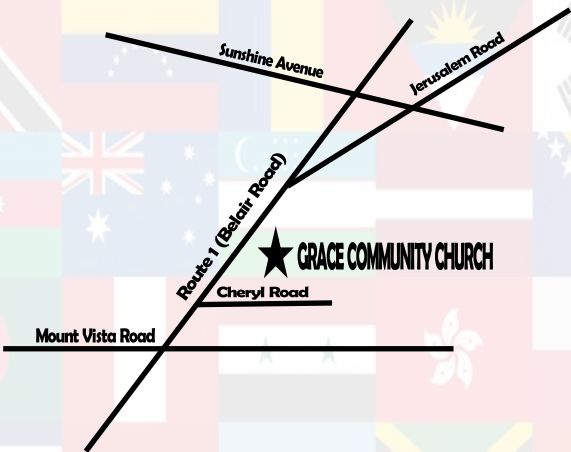

Directions:

From 695: Take Exit 32B onto Rt. 1 Belair Road.

Follow Rt. 1 for approximately 7 miles. You will go through the light at Mt. Vista Road. Grace Community will be on the right hand side about a mile down the road.

If you get to Sunshine Avenue, you have gone too far.

From Route 152 (Mountain Rd): Follow Rt. 1 for approximately 4 miles. You will go through the light at Sunshine Avenue.

Grace Community will be on the left hand side. If you get to Mt. Vista Road, you have gone too far.

Map:

Grace Community Church

11611 Belair Road
Kingsville, MD 21087

410-817-9200

Email: ESL.GraceCC@gmail.com
www.gracecommunity.org

FREE ENGLISH CLASSES

September 16, 2024-
April 28, 2025

Every Monday, 7:00-9:00 p.m.

БЕСПЛАТНЫЕ УРОКИ
АНГЛИЙСКОГО ЯЗЫКА

무
료
영
어
강
습

CLASES DE
INGLES GRATIS

ENGLISH AS A SECOND LANGUAGE

Bedava Ingilizce
dersleri

免
費
學
英
文

अंग्रेजी क्लास मुफ्त में

Grace Community Church
11611 Belair Road
Kingsville, MD 21087

410-817-9200
Email: ESL.GraceCC@gmail.com
www.gracecommunity.org