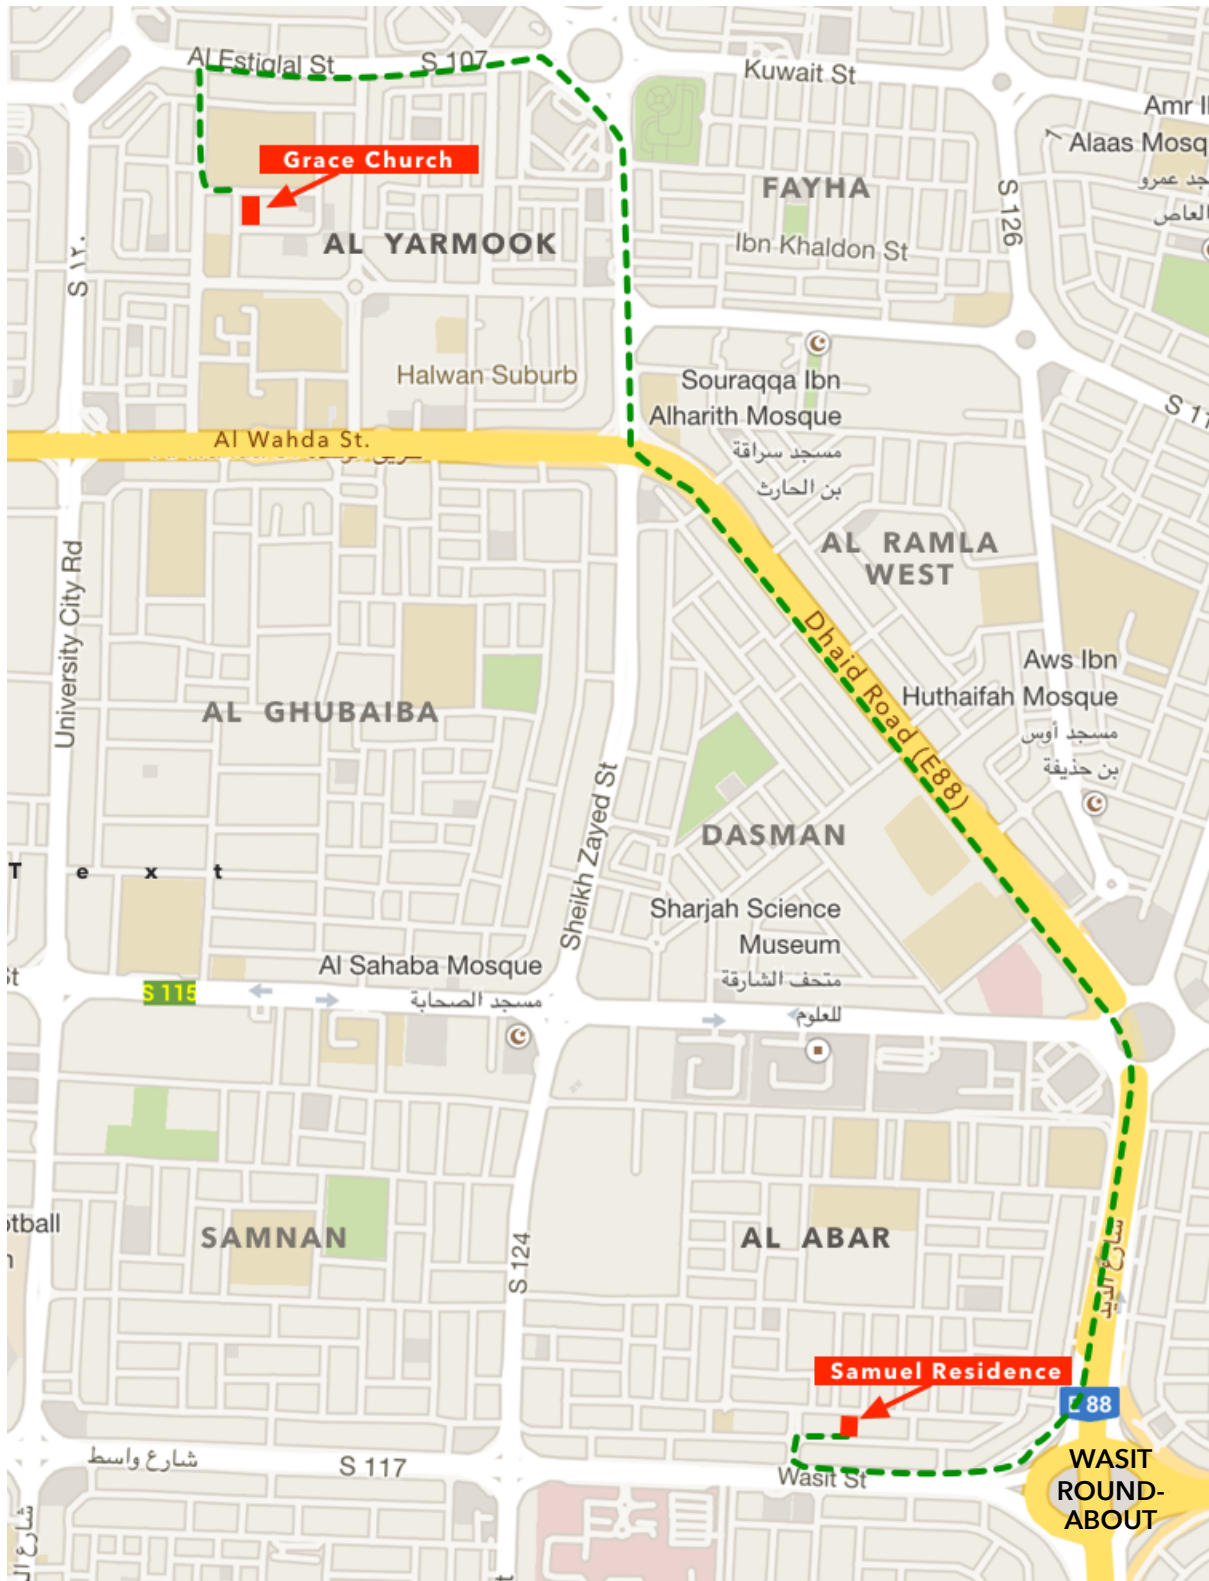

# MAP TO THE SAMUEL RESIDENCE

**Directions:** From the church, take Street 20 up to Al Estiqlal Street. Take a right at Kuwait Roundabout then left at the traffic lights on Al Wahda Street. Then go straight all the way to Wasit Roundabout where you take a right onto Wasit Street. Take 1st right (at Janeya store), then right at roundabout. Villa 55 is on your left.

**Address:** Villa 55, Street 82, Al Abar, Sharjah

**Parking:** is on the road, or the sand-lot opposite the villa.

**Contact:** Call on 055 831 8807 if you get lost.