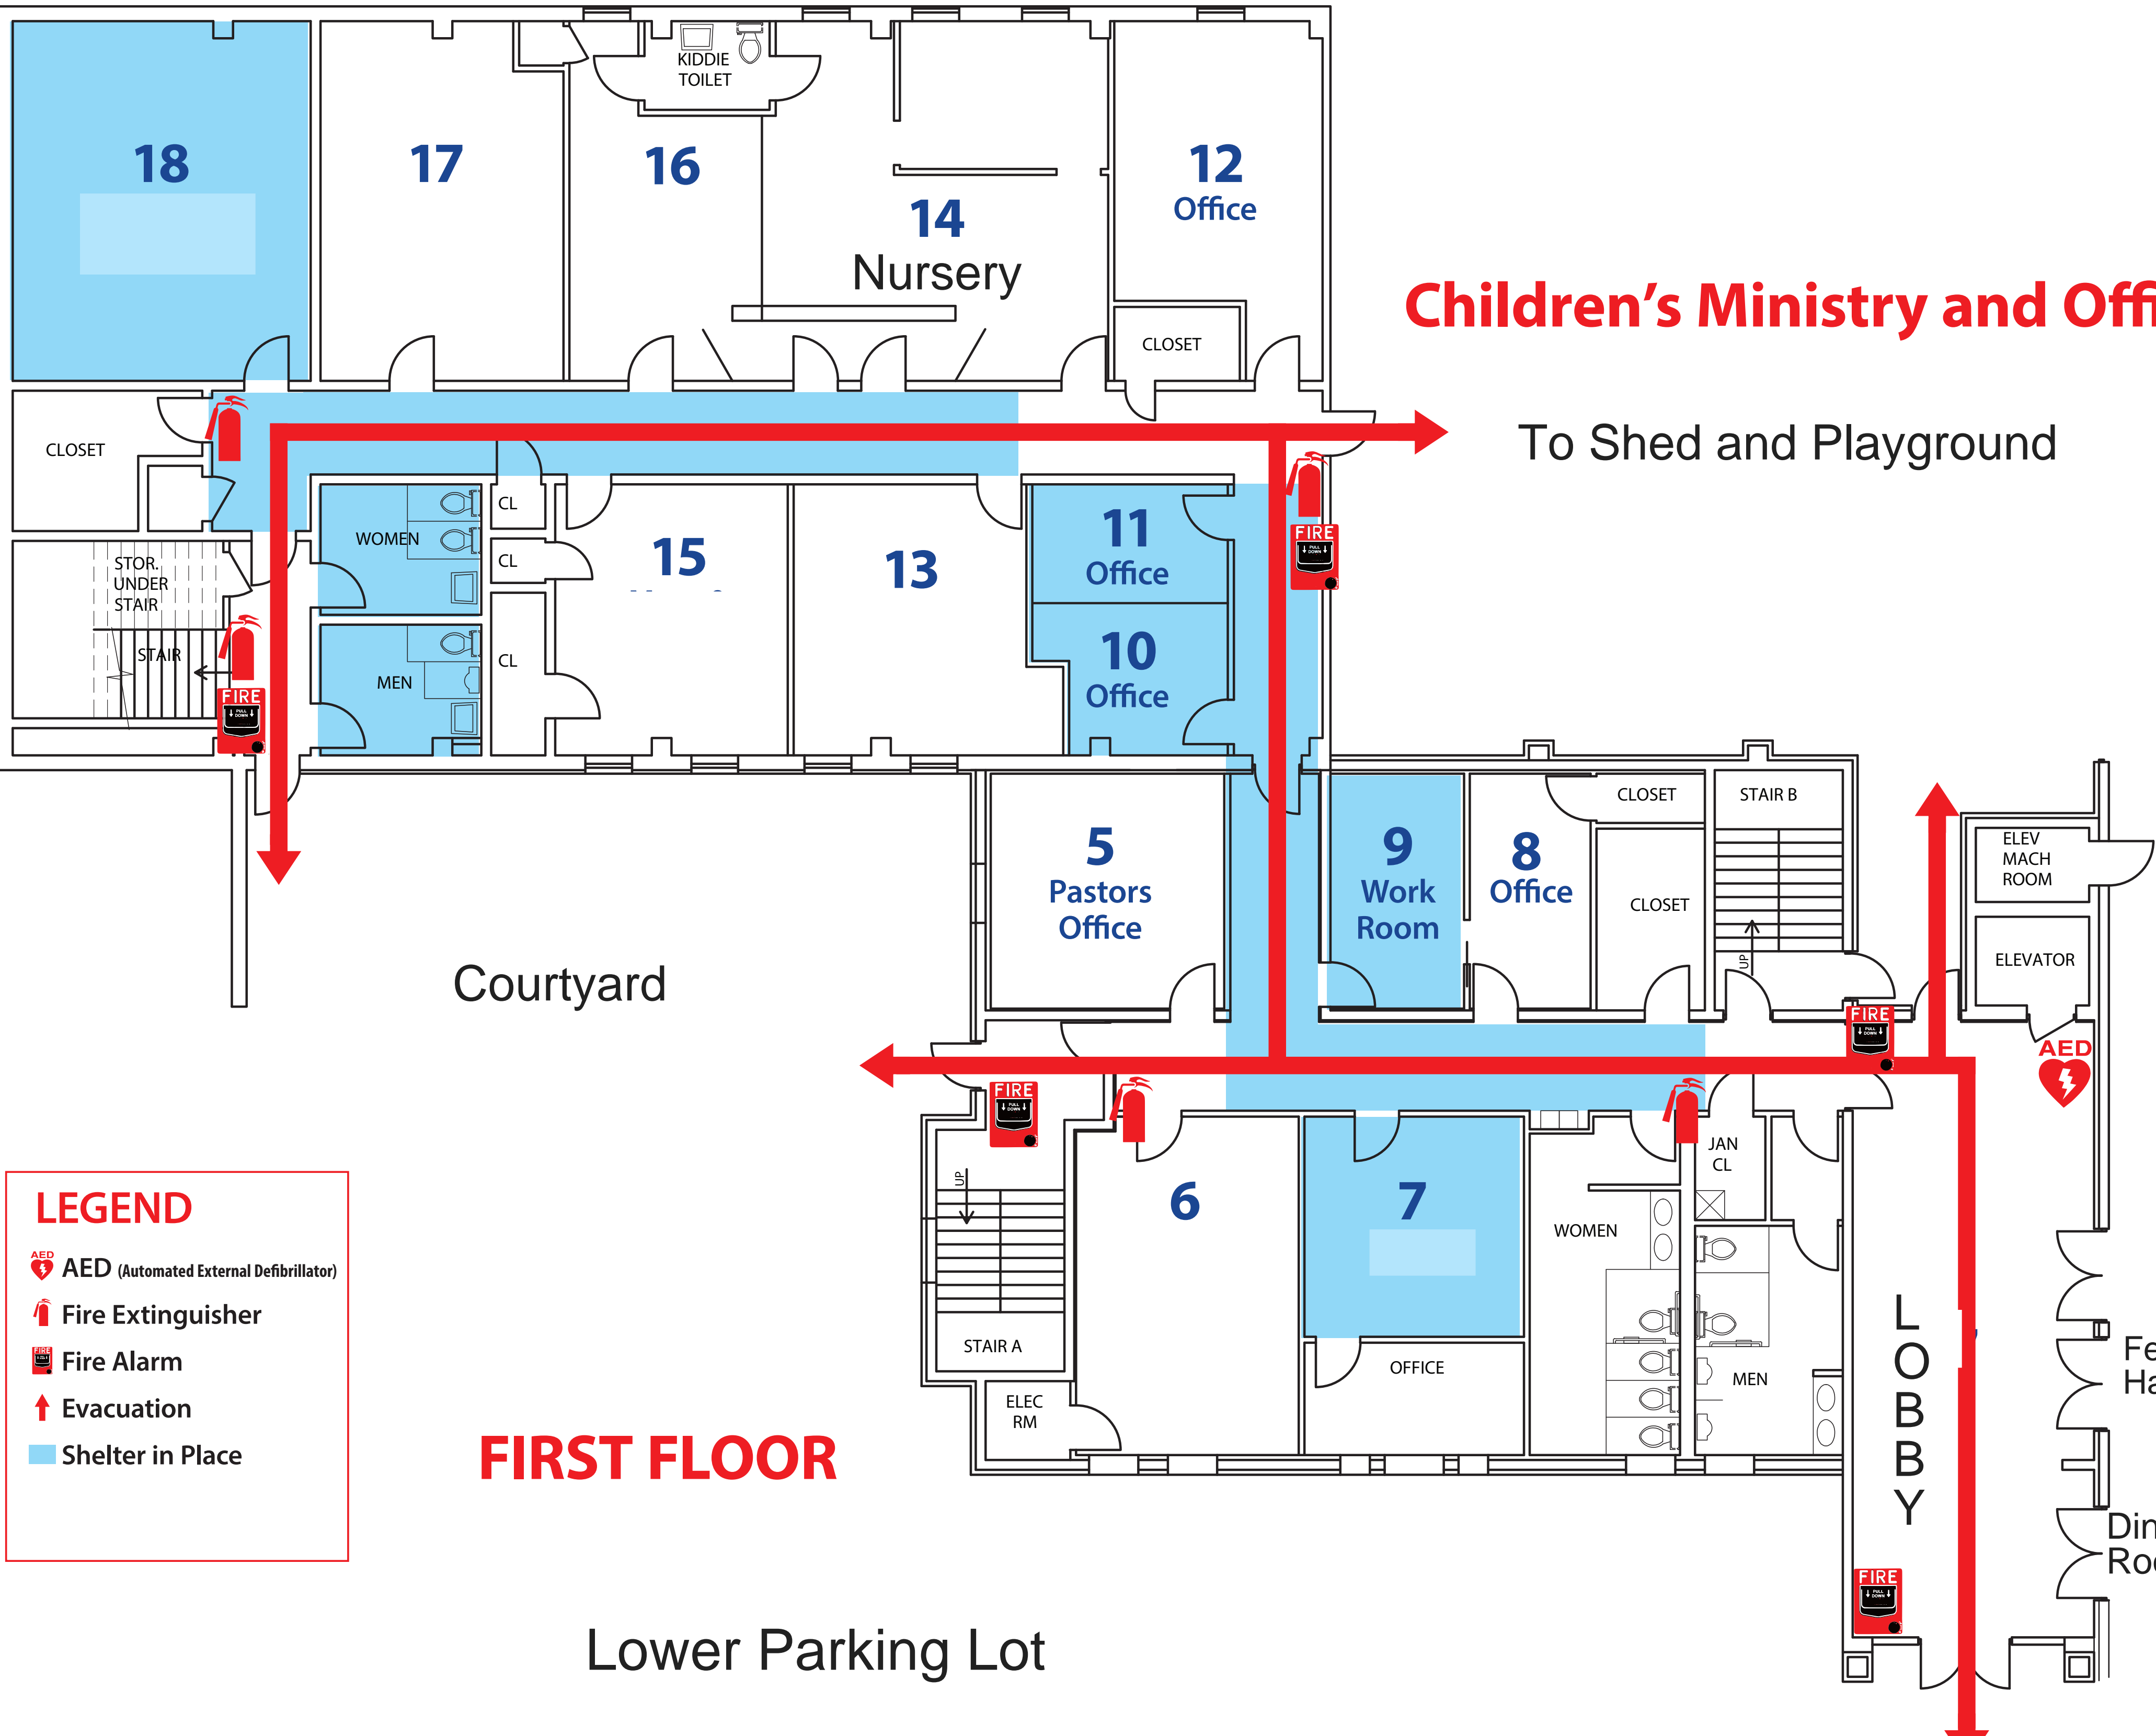

Children's Ministry and Offices

To Shed and Playground

LEGEND

-  AED (Automated External Defibrillator)
-  Fire Extinguisher
-  Fire Alarm
-  Evacuation
-  Shelter in Place

FIRST FLOOR

Lower Parking Lot

Fellowship Hall

Dining Hall Rooms

LOBBY

ELEV MACH ROOM

ELEVATOR

AED

STAIR B

UP

CLOSET

CLOSET

8
Office

9
Work Room

5
Pastors Office

11
Office

10
Office

13

15

14
Nursery

12
Office

CLOSET

CLOSET

STOR. UNDER STAIR

STAIR

KIDDIE TOILET

WOMEN