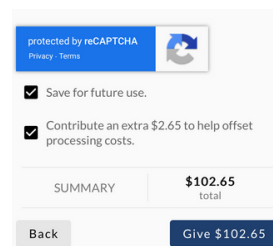

Sheds of HOPE

a ministry of Lake Oconee Presbyterian Church

USE YOUR SMARTPHONE TO GIVE ONLINE

1. Go to lopc-pca.org

2. Click on menu bars in upper right corner.

3. Click on 'Directly to LOPC'

4. Enter donation amount

5. Select 'Disaster Response Fund'

6. Type in Sheds of Hope

7. Select 'Give Once' or 'Multiple Times'

8. Select gift date

9. Enter your email

10. Click 'Continue'

11. Choose method of payment (credit, debit, or bank account)

12. Enter applicable information

13. Choose to click boxes or leave blank

14. Click blue box in bottom right to complete donation

113 Scott Rd.
Eatonton GA 31024
(706) 484-0600
lopc-pca.org