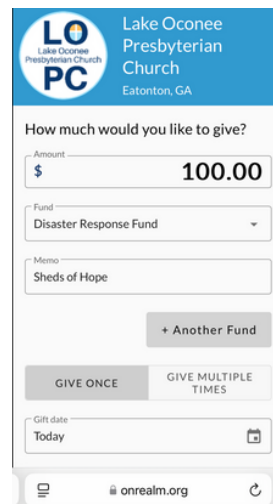

5. Select 'Disaster Response Fund'

6. Type in Sheds of Hope

7. Select 'Give Once' or 'Multiple Times'

8. Select gift date

9. Enter your email

10. Click 'Continue'

11. Choose method of payment (credit, debit, or bank account)

12. Enter applicable information

13. Choose to click boxes or leave blank

14. Click blue box in bottom right to complete donation

113 Scott Rd.
Eatonton GA 31024
(706) 484-0600
lopc-pca.org