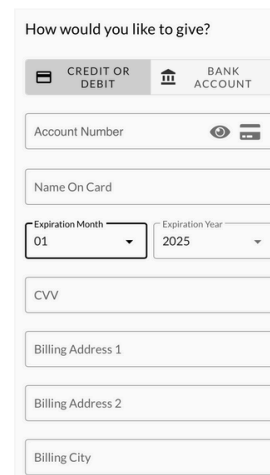

Sheds of HOPE

a ministry of Lake Oconee Presbyterian Church

USE YOUR SMARTPHONE TO GIVE ONLINE

1. Go to lopc-pca.org

2. Click on menu bars in upper right corner.

3. Click on 'Directly to LOPC'

4. Enter donation amount

5. Select 'Disaster Response Fund'

6. Type in Sheds of Hope

7. Select 'Give Once' or 'Multiple Times'

8. Select gift date

9. Enter your email

10. Click 'Continue'

11. Choose method of payment (credit, debit, or bank account)

12. Enter applicable information

13. Choose to click boxes or leave blank

14. Click blue box in bottom right to complete donation

113 Scott Rd.
Eatonton GA 31024
(706) 484-0600
lopc-pca.org