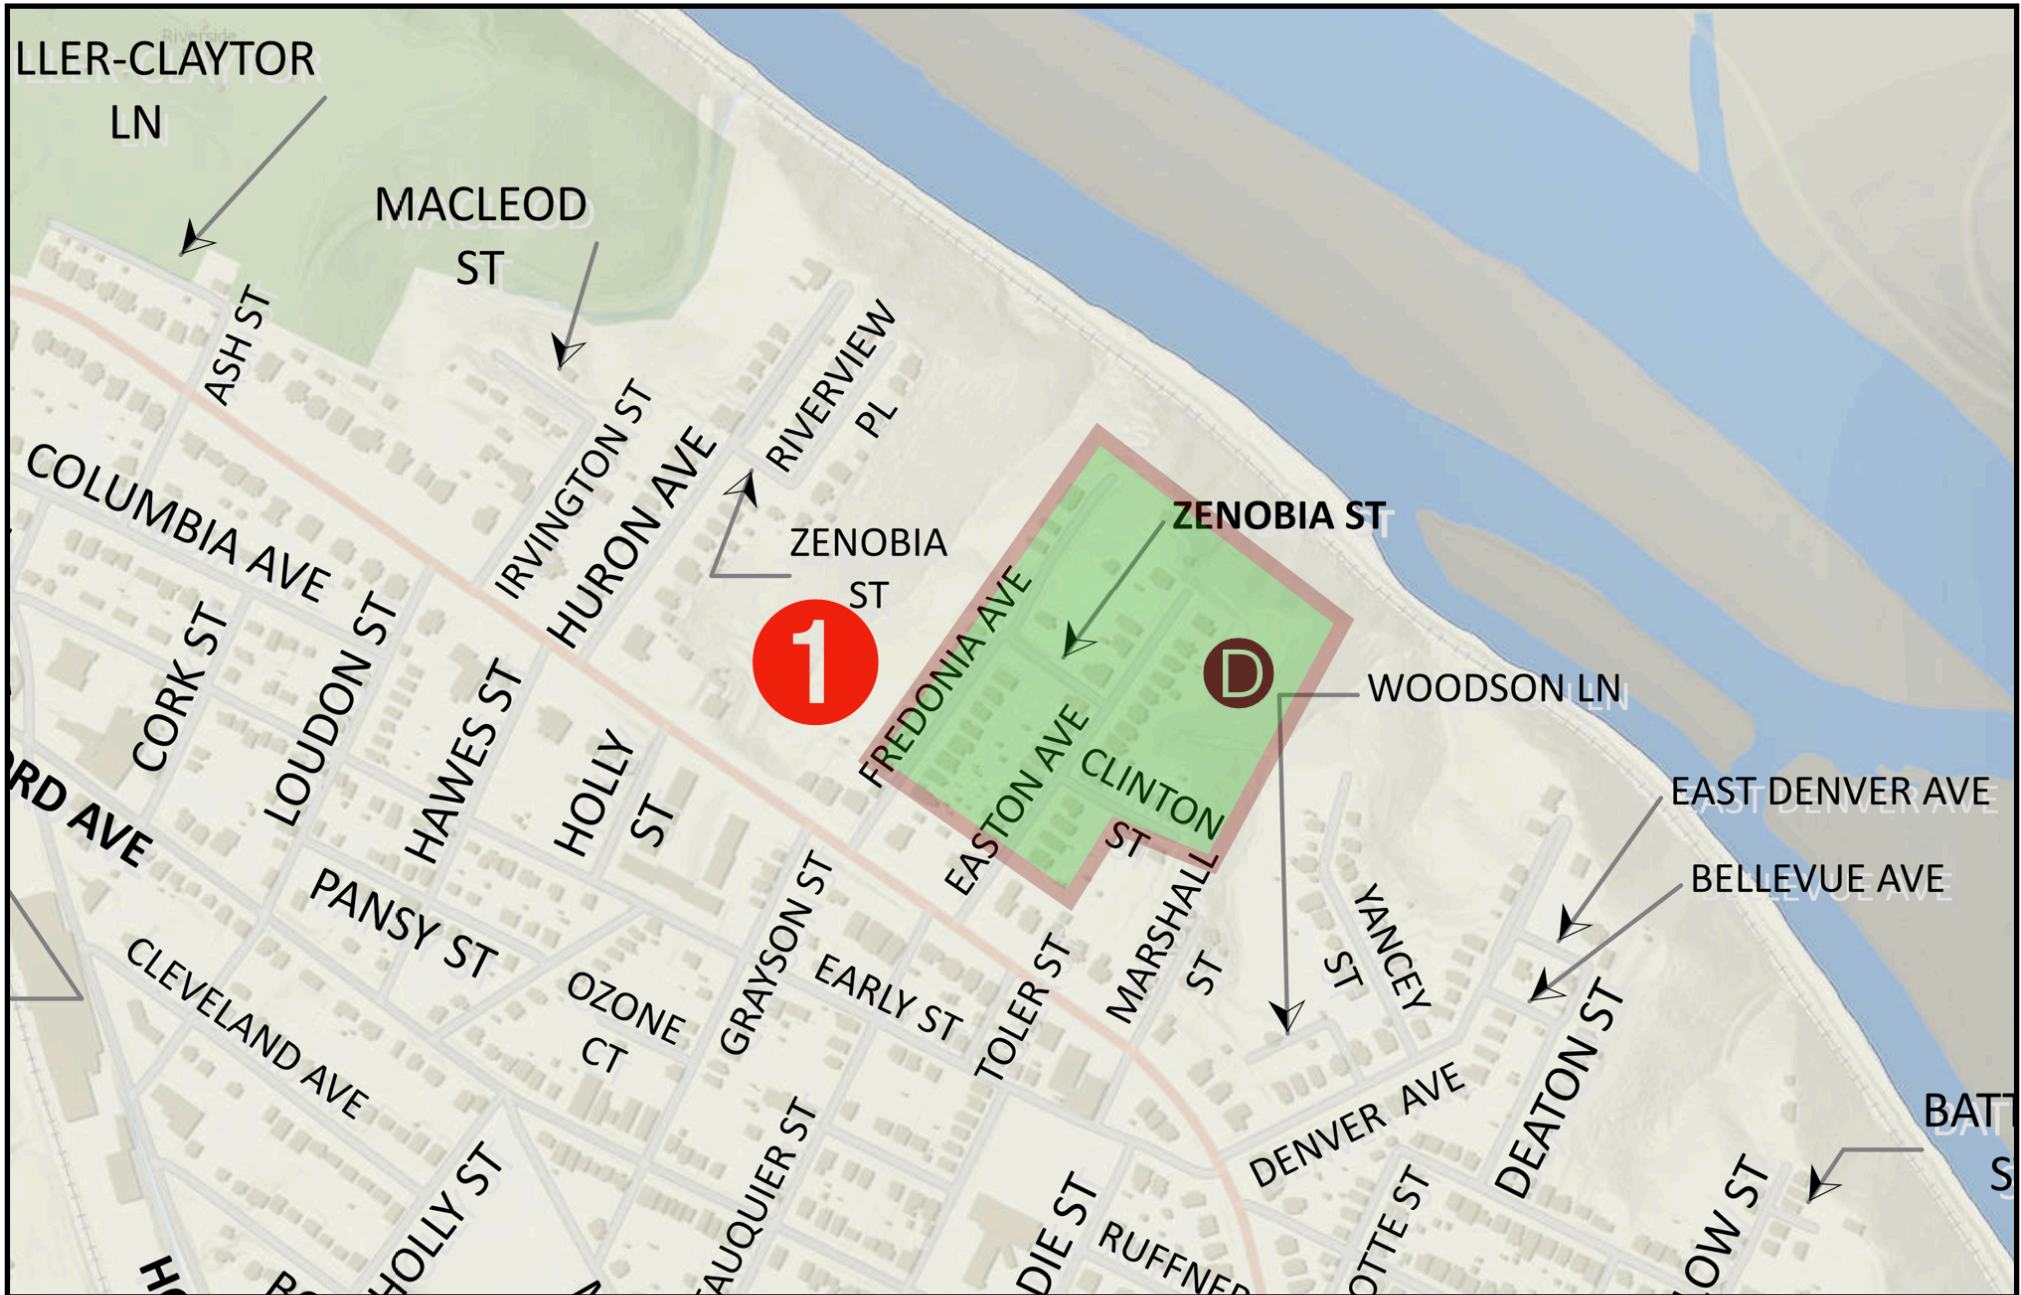

## REGION 1 PRAYER MAP: NORTH OF RIVERMONT AVENUE AND EAST OF REPC

- A** Both sides of Rivermont Avenue from REPC to Gospel Community Church
- B** Quinlan Street • Memphis Avenue • Cedar Drive • Columbia Avenue and Norfolk Avenue north of Rivermont Avenue
- C** Irvington Street • Huron Avenue • Riverview Place • Zenobia Street
- D** Fredonia Avenue • Zenobia Street • Easton Avenue • Clinton Street
- E** Denver Avenue • Yancey Street • Woodson Lane • Marshall Street • East Denver Avenue • Bellevue Avenue

**REGION 1 PRAYER MAP: NORTH OF RIVERMONT AVENUE AND EAST OF REPC**

**A** Both sides of Rivermont Avenue from REPC to Gospel Community Church

**REGION 1 PRAYER MAP: NORTH OF RIVERMONT AVENUE AND EAST OF REPC**

**B** Quinlan Street • Memphis Avenue • Cedar Drive • Columbia Avenue and Norfolk Avenue north of Rivermont Avenue

**REGION 1 PRAYER MAP: NORTH OF RIVERMONT AVENUE AND EAST OF REPC**

📍 Irvington Street • Huron Avenue • Riverview Place • Zenobia Street

**REGION 1 PRAYER MAP: NORTH OF RIVERMONT AVENUE AND EAST OF REPC**

① Fredonia Avenue • Zenobia Street • Easton Avenue • Clinton Street