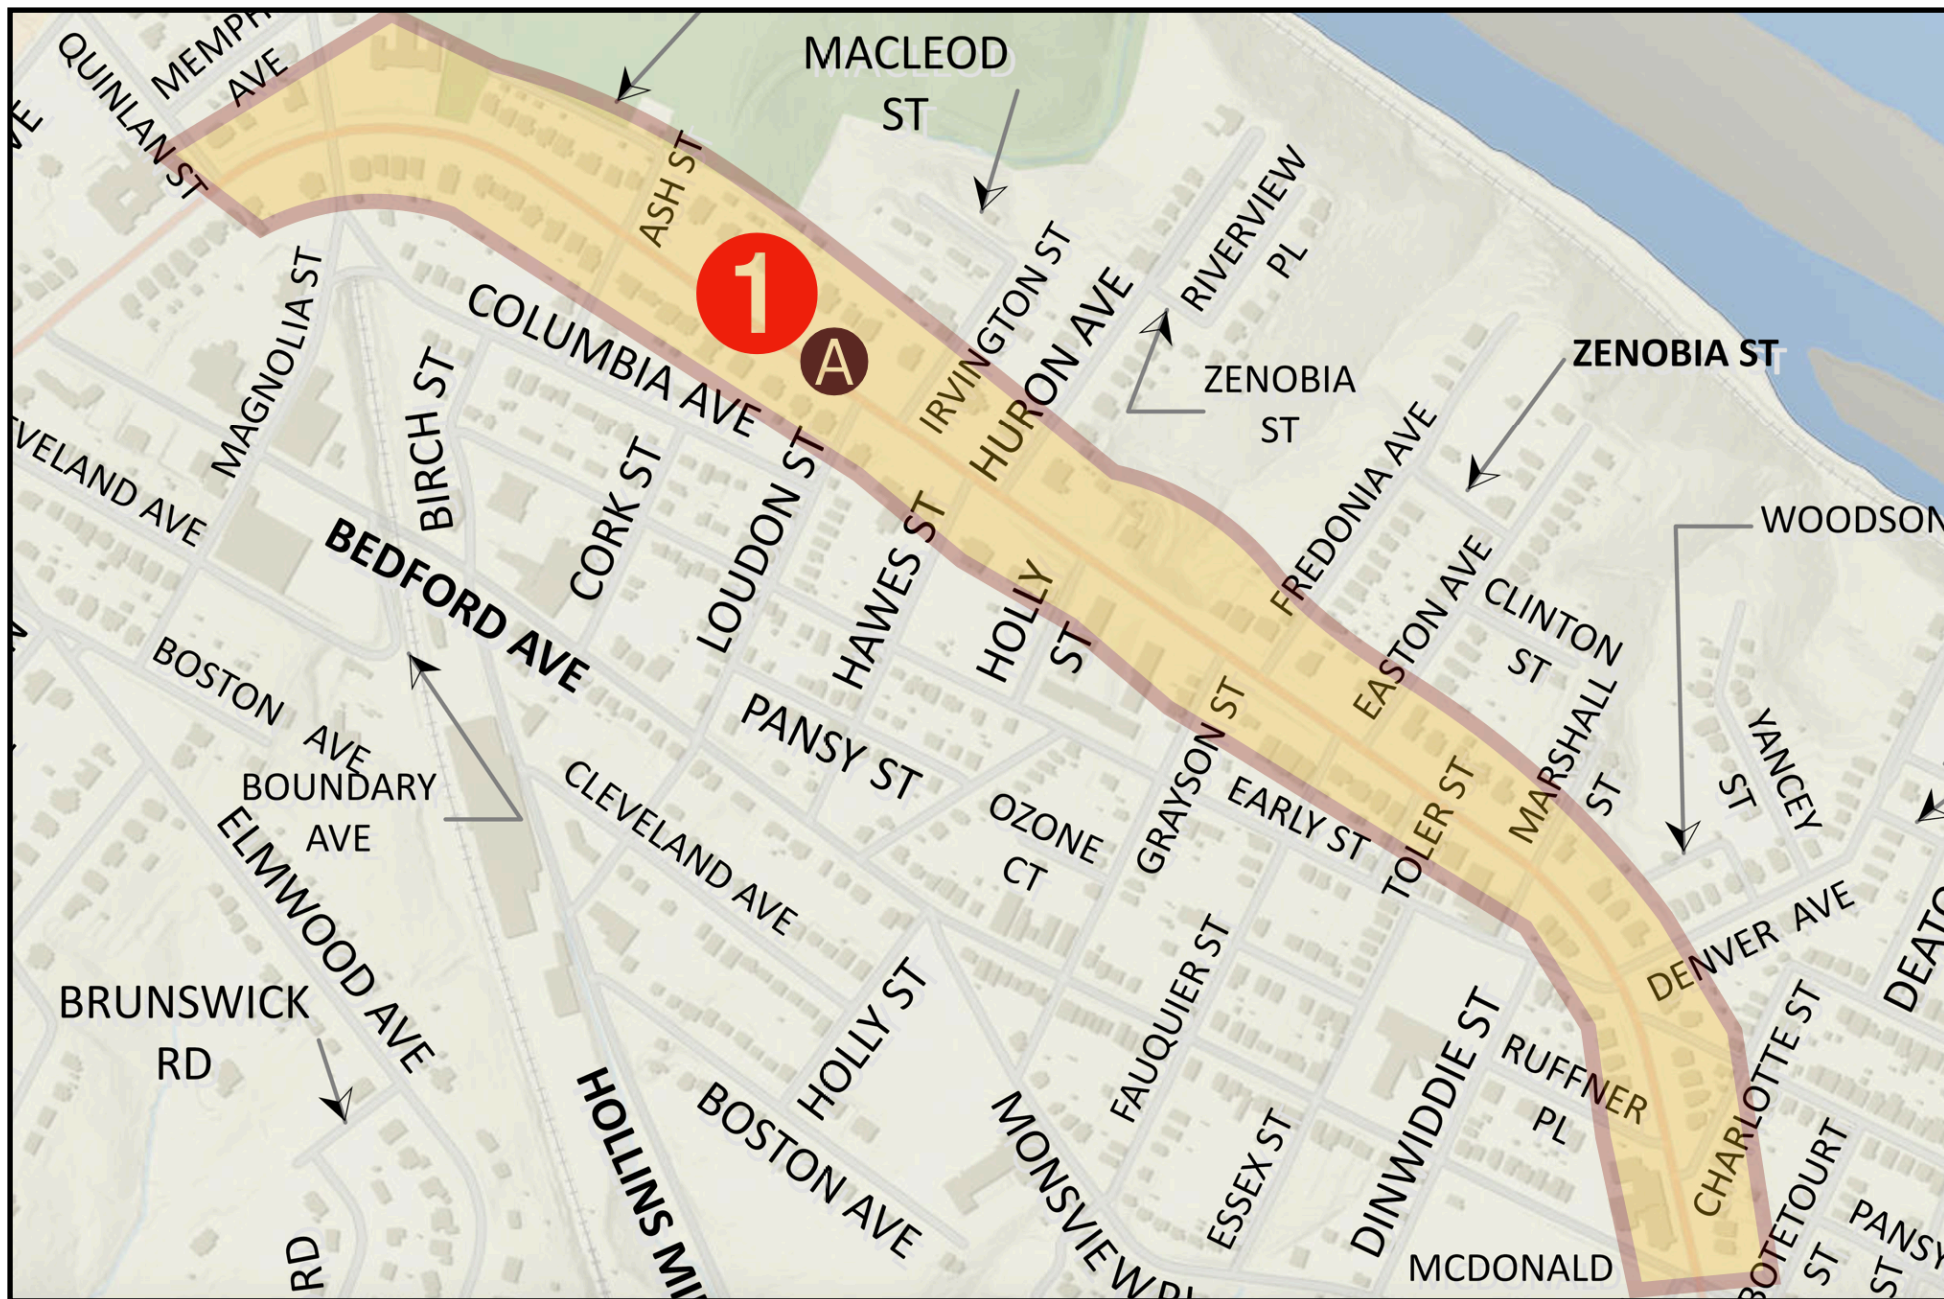

## REGION 1 PRAYER MAP: NORTH OF RIVERMONT AVENUE AND EAST OF REPC

- A** Both sides of Rivermont Avenue from REPC to Gospel Community Church
- B** Quinlan Street • Memphis Avenue • Cedar Drive • Columbia Avenue and Norfolk Avenue north of Rivermont Avenue
- C** Irvington Street • Huron Avenue • Riverview Place • Zenobia Street
- D** Fredonia Avenue • Zenobia Street • Easton Avenue • Clinton Street
- E** Denver Avenue • Yancey Street • Woodson Lane • Marshall Street • East Denver Avenue • Bellevue Avenue

**REGION 1 PRAYER MAP: NORTH OF RIVERMONT AVENUE AND EAST OF REPC**

**A** Both sides of Rivermont Avenue from REPC to Gospel Community Church

**REGION 1 PRAYER MAP: NORTH OF RIVERMONT AVENUE AND EAST OF REPC**

**REGION 1 PRAYER MAP: NORTH OF RIVERMONT AVENUE AND EAST OF REPC**

① Fredonia Avenue • Zenobia Street • Easton Avenue • Clinton Street

# REGION 1 PRAYER MAP: NORTH OF RIVERMONT AVENUE AND EAST OF REPC

ⓔ Denver Avenue • Yancey Street • Woodson Lane • Marshall Street • East Denver Avenue • Bellevue Avenue