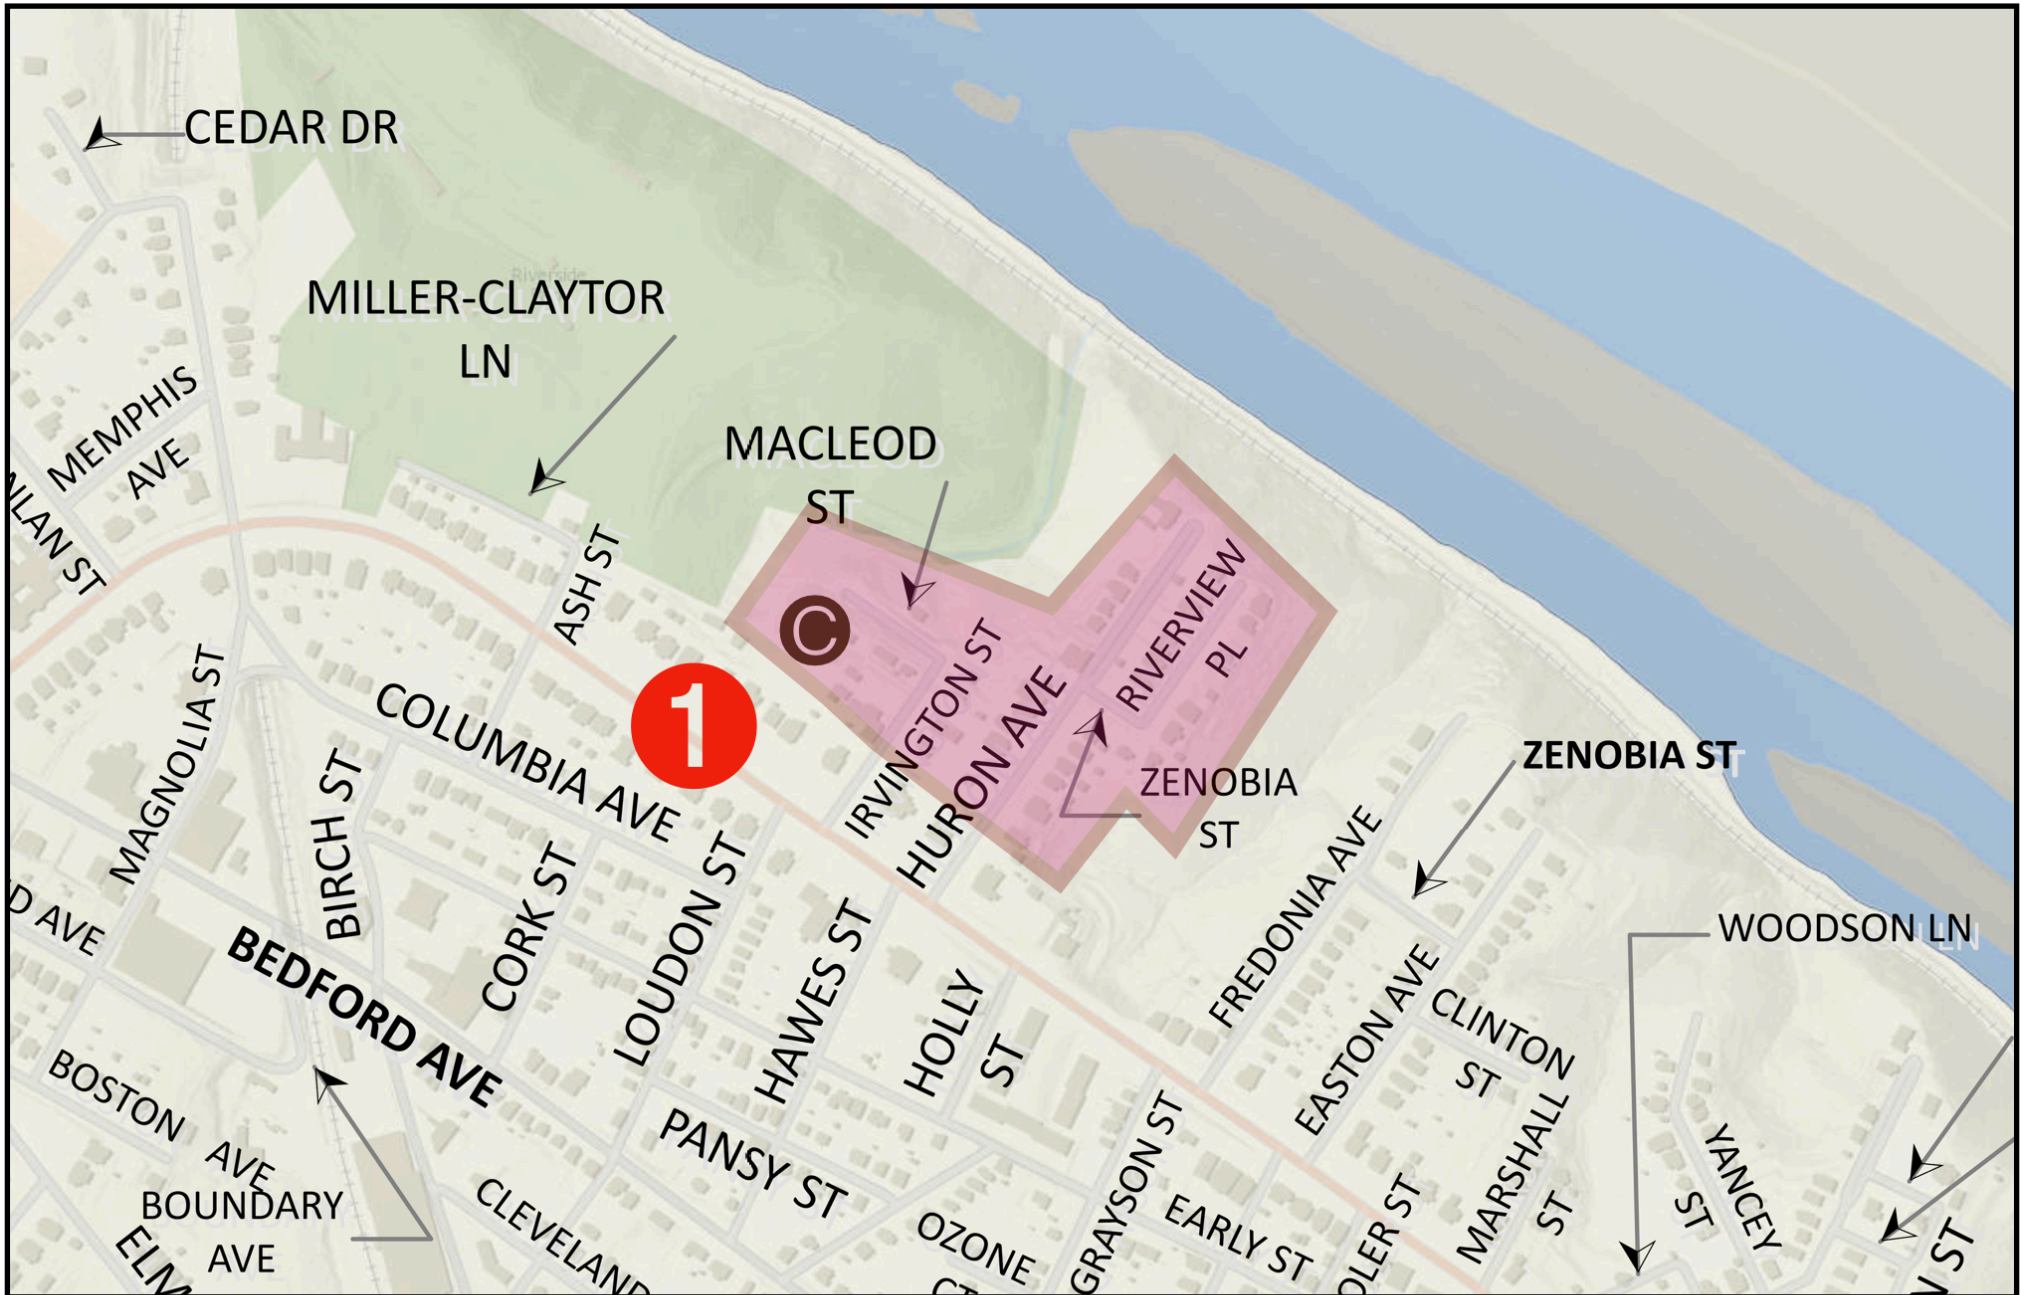

## REGION 1 PRAYER MAP: NORTH OF RIVERMONT AVENUE AND EAST OF REPC

- A** Both sides of Rivermont Avenue from REPC to Gospel Community Church
- B** Quinlan Street • Memphis Avenue • Cedar Drive • Columbia Avenue and Norfolk Avenue north of Rivermont Avenue
- C** Irvington Street • Huron Avenue • Riverview Place • Zenobia Street
- D** Fredonia Avenue • Zenobia Street • Easton Avenue • Clinton Street
- E** Denver Avenue • Yancey Street • Woodson Lane • Marshall Street • East Denver Avenue • Bellevue Avenue

**REGION 1 PRAYER MAP: NORTH OF RIVERMONT AVENUE AND EAST OF REPC**

**A** Both sides of Rivermont Avenue from REPC to Gospel Community Church

**REGION 1 PRAYER MAP: NORTH OF RIVERMONT AVENUE AND EAST OF REPC**

**B** Quinlan Street • Memphis Avenue • Cedar Drive • Columbia Avenue and Norfolk Avenue north of Rivermont Avenue

**REGION 1 PRAYER MAP: NORTH OF RIVERMONT AVENUE AND EAST OF REPC**

📍 Irvington Street • Huron Avenue • Riverview Place • Zenobia Street

# REGION 1 PRAYER MAP: NORTH OF RIVERMONT AVENUE AND EAST OF REPC

ⓔ Denver Avenue • Yancey Street • Woodson Lane • Marshall Street • East Denver Avenue • Bellevue Avenue