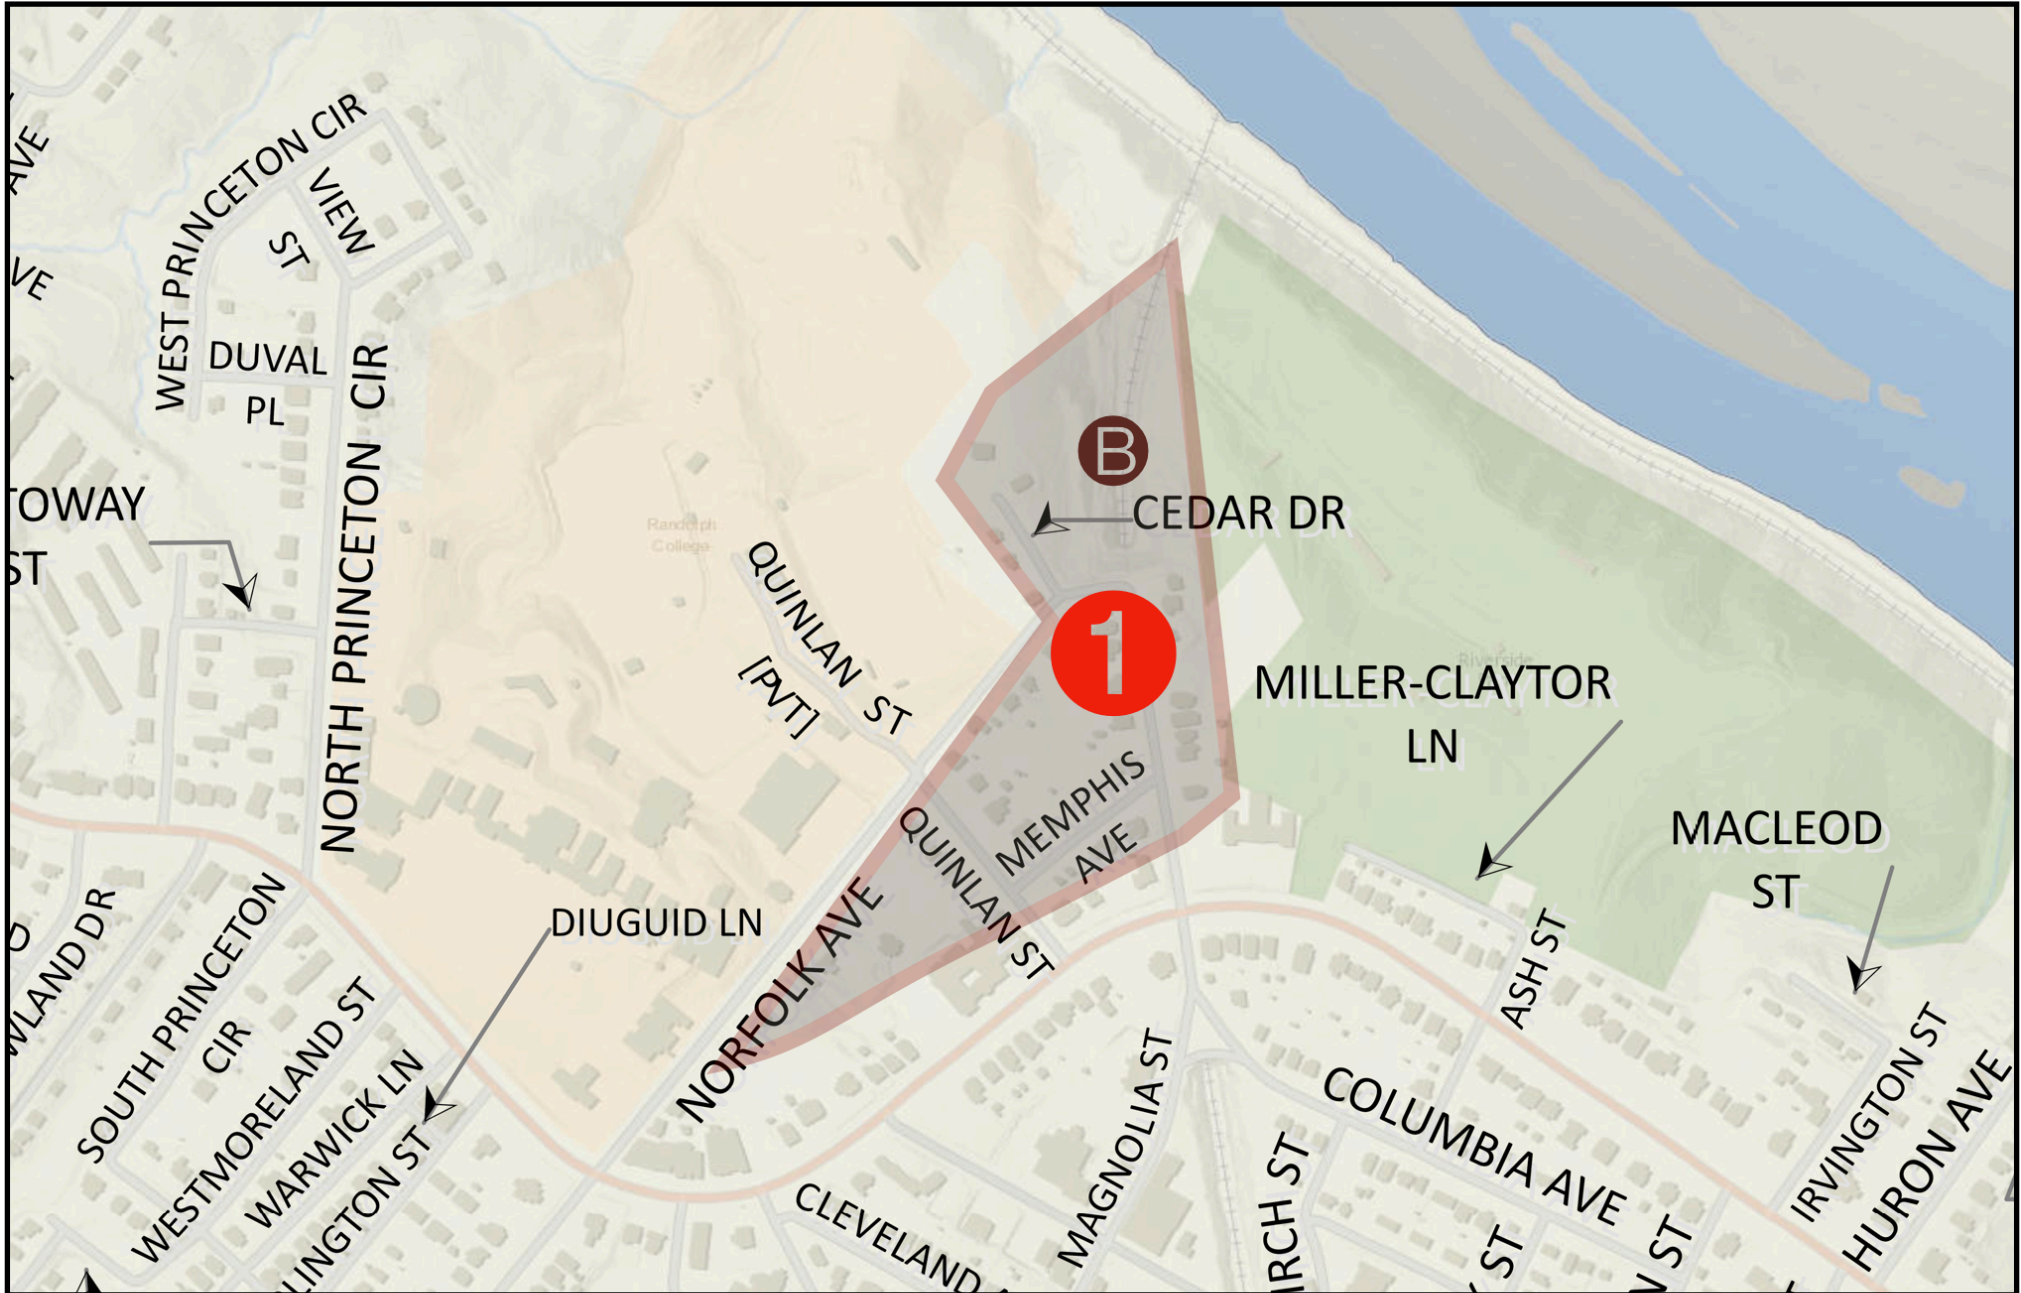

REGION 1 PRAYER MAP: NORTH OF RIVERMONT AVENUE AND EAST OF REPC

B Quinlan Street • Memphis Avenue • Cedar Drive • Columbia Avenue and Norfolk Avenue north of Rivermont Avenue