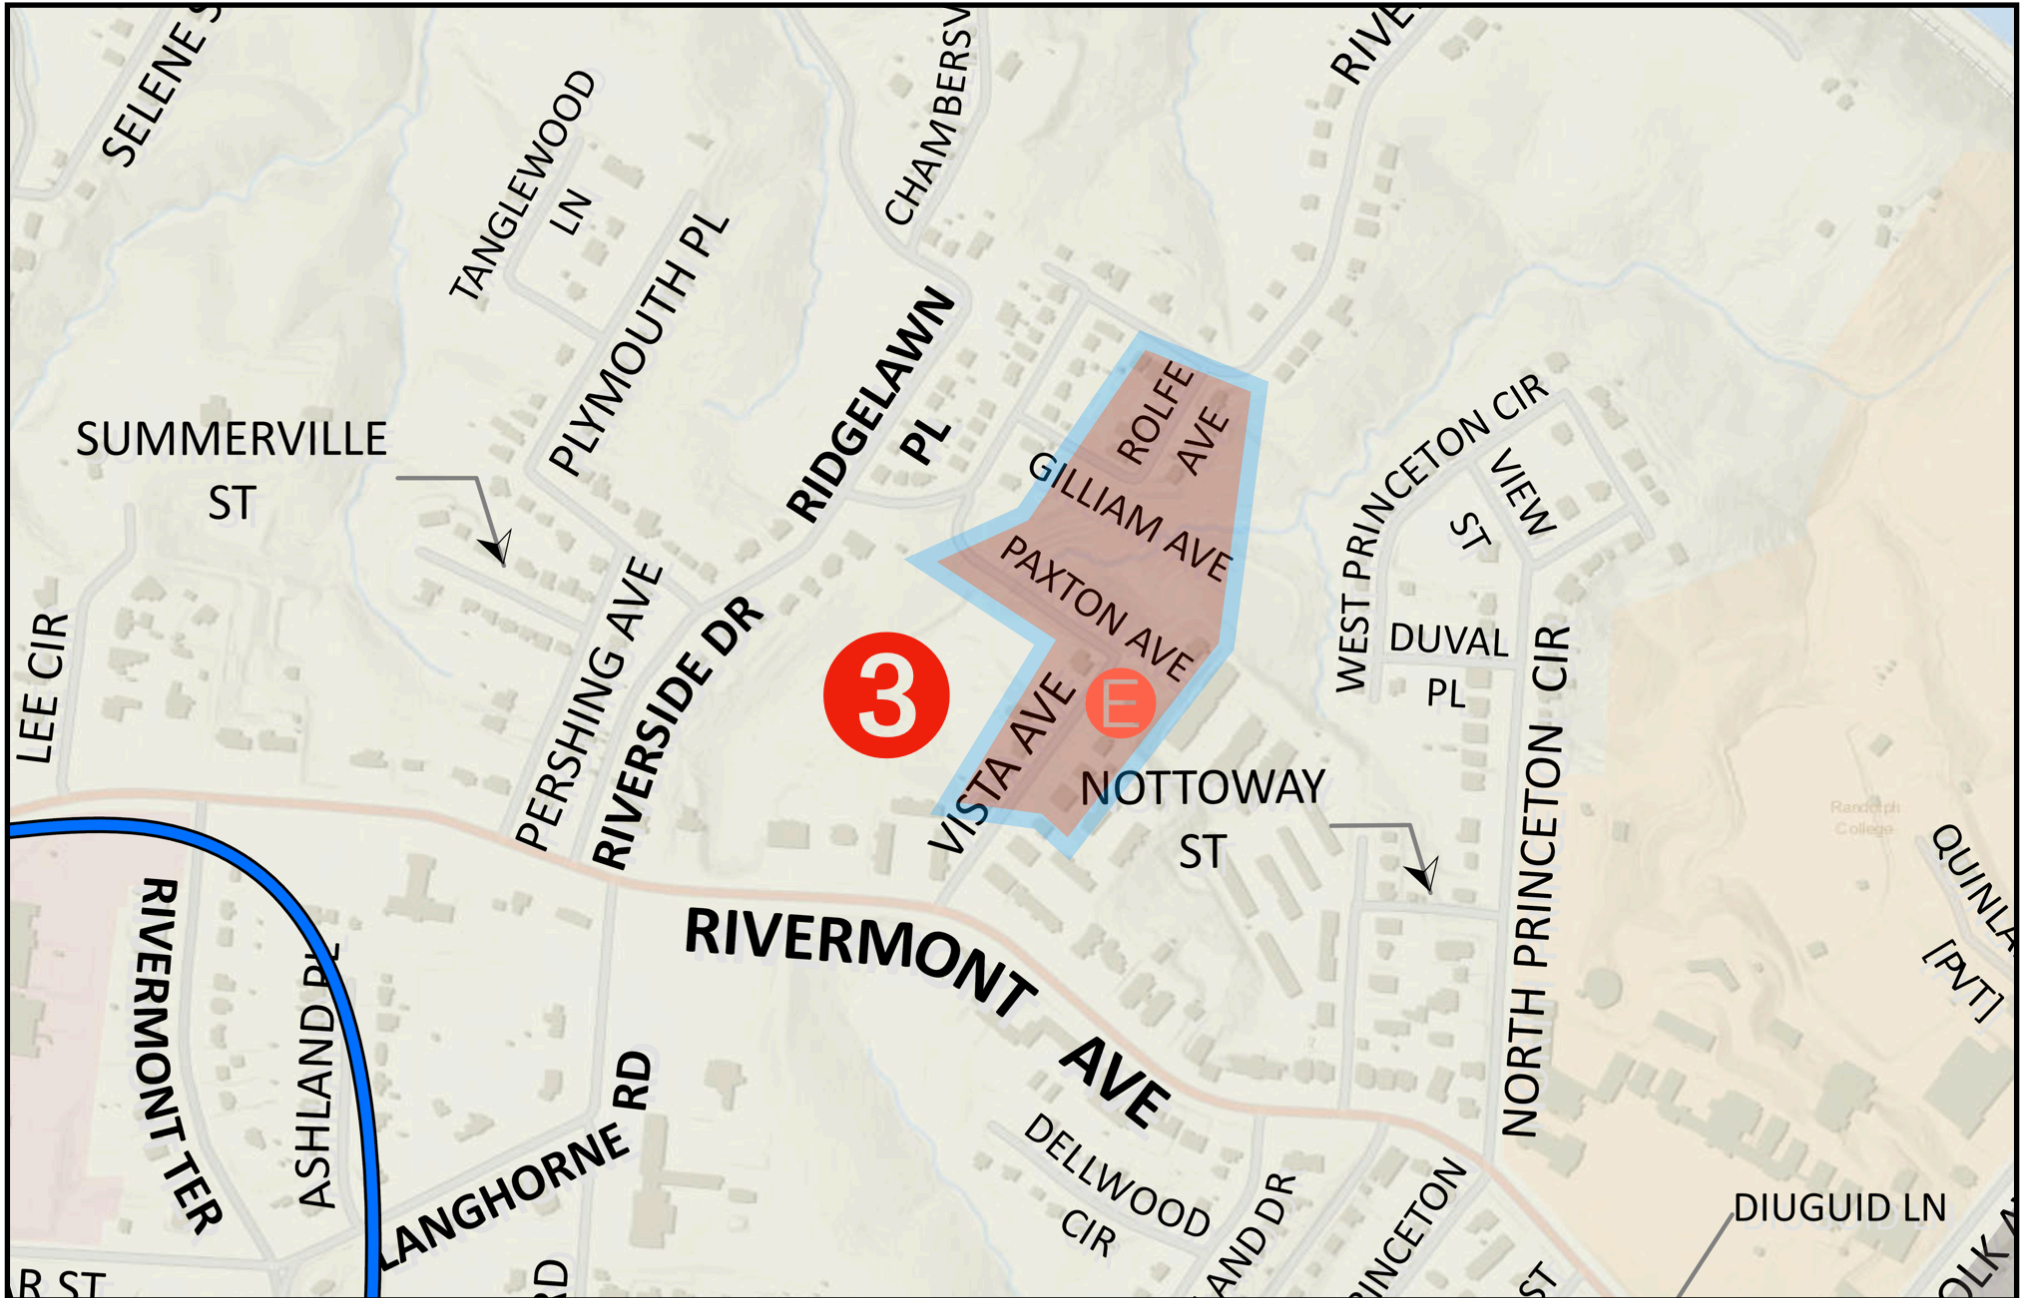

REGION 3 PRAYER MAP: NORTH OF RIVERMONT AVENUE BEYOND RANDOLPH COLLEGE

- A** North Princeton Circle • Duval Place • W. Princeton Circle • View Street
- B** Vista Apartments • Nottoway Street
- C** Riverside Drive
- D** Ridgelawn Place • Chambersville Street
- E** Vista Avenue • Paxton Avenue • Gilliam Avenue • Rolfe Avenue
- F** Pershing Avenue • Plymouth Place • Summerville Street • Tanglewood Lane
- G** Maple Ridge Apartments

REGION 3 PRAYER MAP: NORTH OF RIVERMONT AVENUE BEYOND RANDOLPH COLLEGE

A North Princeton Circle • Duval Place • View Street

REGION 3 PRAYER MAP: NORTH OF RIVERMONT AVENUE BEYOND RANDOLPH COLLEGE

B Vista Apartments • Nottoway Street

REGION 3 PRAYER MAP: NORTH OF RIVERMONT AVENUE BEYOND RANDOLPH COLLEGE

📍 Riverside Drive

REGION 3 PRAYER MAP: NORTH OF RIVERMONT AVENUE BEYOND RANDOLPH COLLEGE

📍 Ridgelawn Place • Chambersville Street

REGION 3 PRAYER MAP: NORTH OF RIVERMONT AVENUE BEYOND RANDOLPH COLLEGE

📍 Vista Avenue • Paxton Avenue • Gilliam Avenue • Rolfe Avenue

REGION 3 PRAYER MAP: NORTH OF RIVERMONT AVENUE BEYOND RANDOLPH COLLEGE

📍 Pershing Avenue • Plymouth Place • Summerville Street • Tanglewood Lane