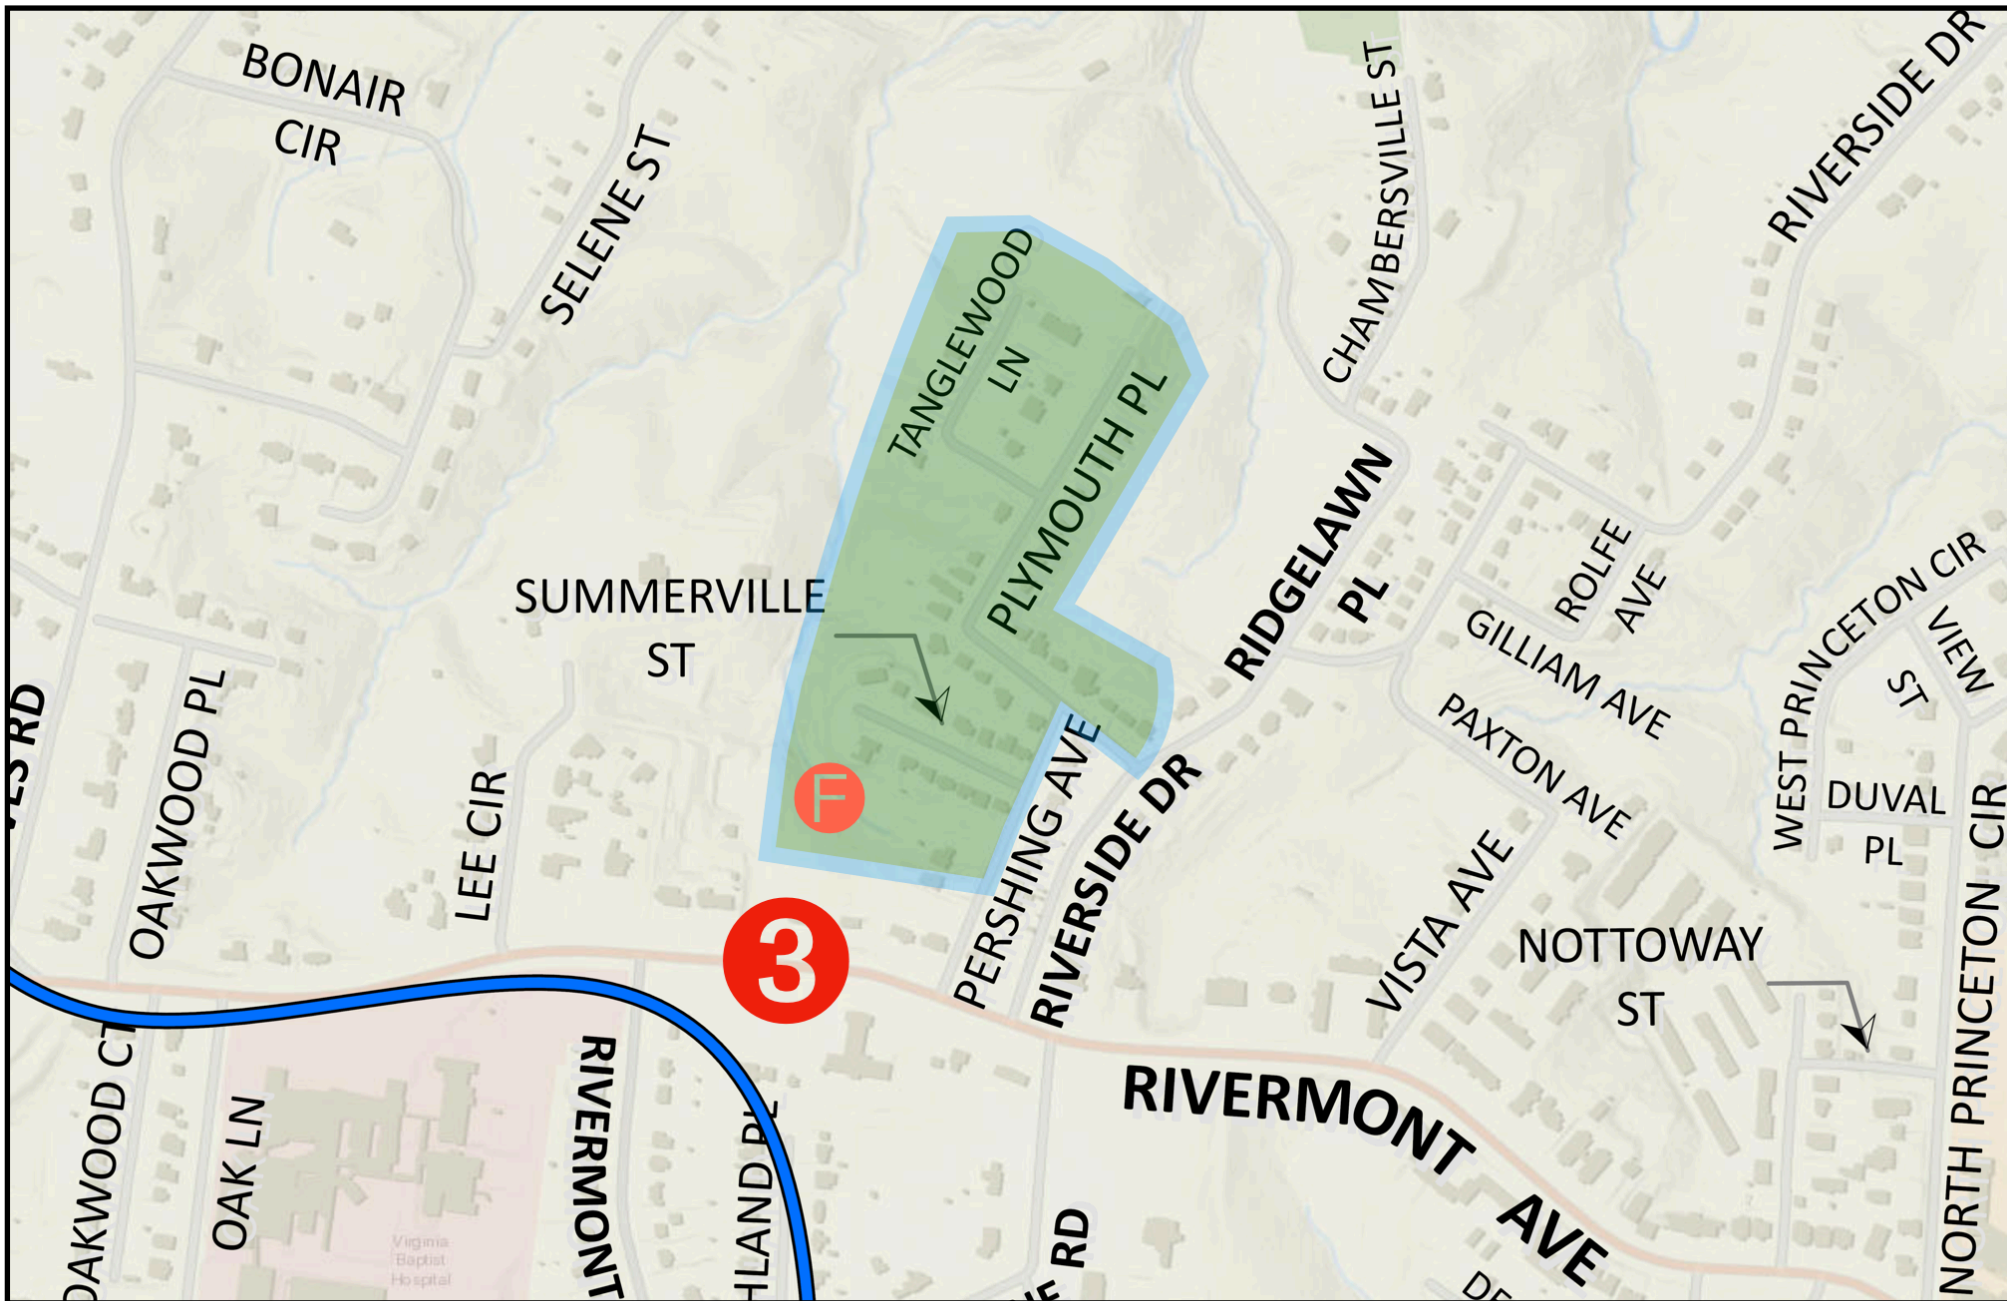

REGION 3 PRAYER MAP: NORTH OF RIVERMONT AVENUE BEYOND RANDOLPH COLLEGE

- A** North Princeton Circle • Duval Place • W. Princeton Circle • View Street
- B** Vista Apartments • Nottoway Street
- C** Riverside Drive
- D** Ridgelawn Place • Chambersville Street
- E** Vista Avenue • Paxton Avenue • Gilliam Avenue • Rolfe Avenue
- F** Pershing Avenue • Plymouth Place • Summerville Street • Tanglewood Lane
- G** Maple Ridge Apartments

REGION 3 PRAYER MAP: NORTH OF RIVERMONT AVENUE BEYOND RANDOLPH COLLEGE

A North Princeton Circle • Duval Place • View Street

REGION 3 PRAYER MAP: NORTH OF RIVERMONT AVENUE BEYOND RANDOLPH COLLEGE

B Vista Apartments • Nottoway Street

REGION 3 PRAYER MAP: NORTH OF RIVERMONT AVENUE BEYOND RANDOLPH COLLEGE

📍 Riverside Drive

REGION 3 PRAYER MAP: NORTH OF RIVERMONT AVENUE BEYOND RANDOLPH COLLEGE

📍 Ridgelawn Place • Chambersville Street

REGION 3 PRAYER MAP: NORTH OF RIVERMONT AVENUE BEYOND RANDOLPH COLLEGE

📍 Vista Avenue • Paxton Avenue • Gilliam Avenue • Rolfe Avenue

REGION 3 PRAYER MAP: NORTH OF RIVERMONT AVENUE BEYOND RANDOLPH COLLEGE

📍 Pershing Avenue • Plymouth Place • Summerville Street • Tanglewood Lane