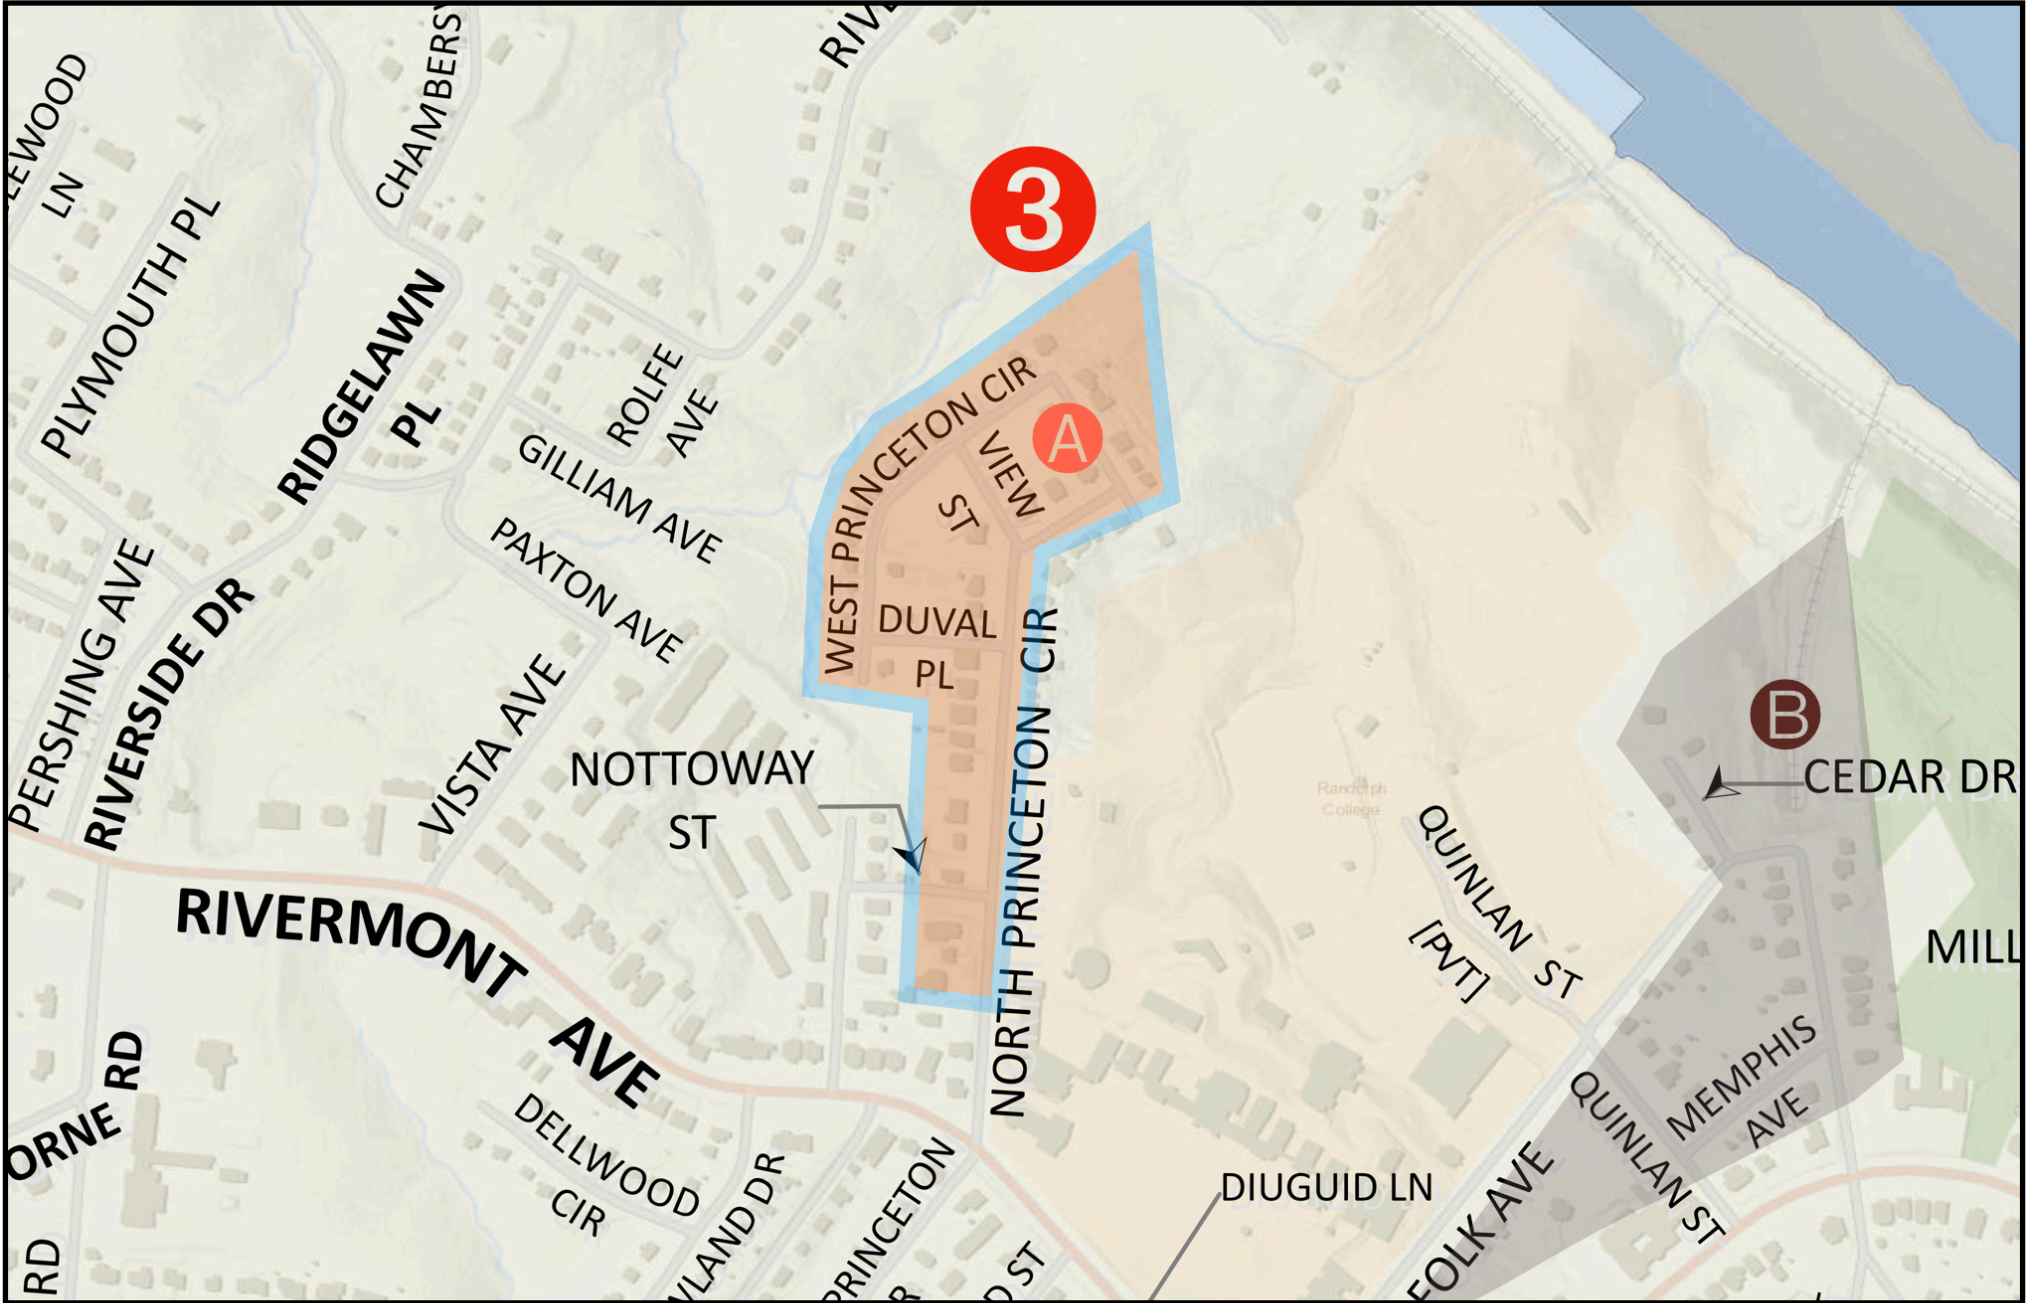

REGION 3 PRAYER MAP: NORTH OF RIVERMONT AVENUE BEYOND RANDOLPH COLLEGE

- A** North Princeton Circle • Duval Place • W. Princeton Circle • View Street
- B** Vista Apartments • Nottoway Street
- C** Riverside Drive
- D** Ridgelawn Place • Chambersville Street
- E** Vista Avenue • Paxton Avenue • Gilliam Avenue • Rolfe Avenue
- F** Pershing Avenue • Plymouth Place • Summerville Street • Tanglewood Lane
- G** Maple Ridge Apartments

REGION 3 PRAYER MAP: NORTH OF RIVERMONT AVENUE BEYOND RANDOLPH COLLEGE

A North Princeton Circle • Duval Place • View Street

REGION 3 PRAYER MAP: NORTH OF RIVERMONT AVENUE BEYOND RANDOLPH COLLEGE

B Vista Apartments • Nottoway Street

REGION 3 PRAYER MAP: NORTH OF RIVERMONT AVENUE BEYOND RANDOLPH COLLEGE

📍 Riverside Drive

REGION 3 PRAYER MAP: NORTH OF RIVERMONT AVENUE BEYOND RANDOLPH COLLEGE

📍 Ridgelawn Place • Chambersville Street

REGION 3 PRAYER MAP: NORTH OF RIVERMONT AVENUE BEYOND RANDOLPH COLLEGE

📍 Vista Avenue • Paxton Avenue • Gilliam Avenue • Rolfe Avenue

REGION 3 PRAYER MAP: NORTH OF RIVERMONT AVENUE BEYOND RANDOLPH COLLEGE

📍 Pershing Avenue • Plymouth Place • Summerville Street • Tanglewood Lane