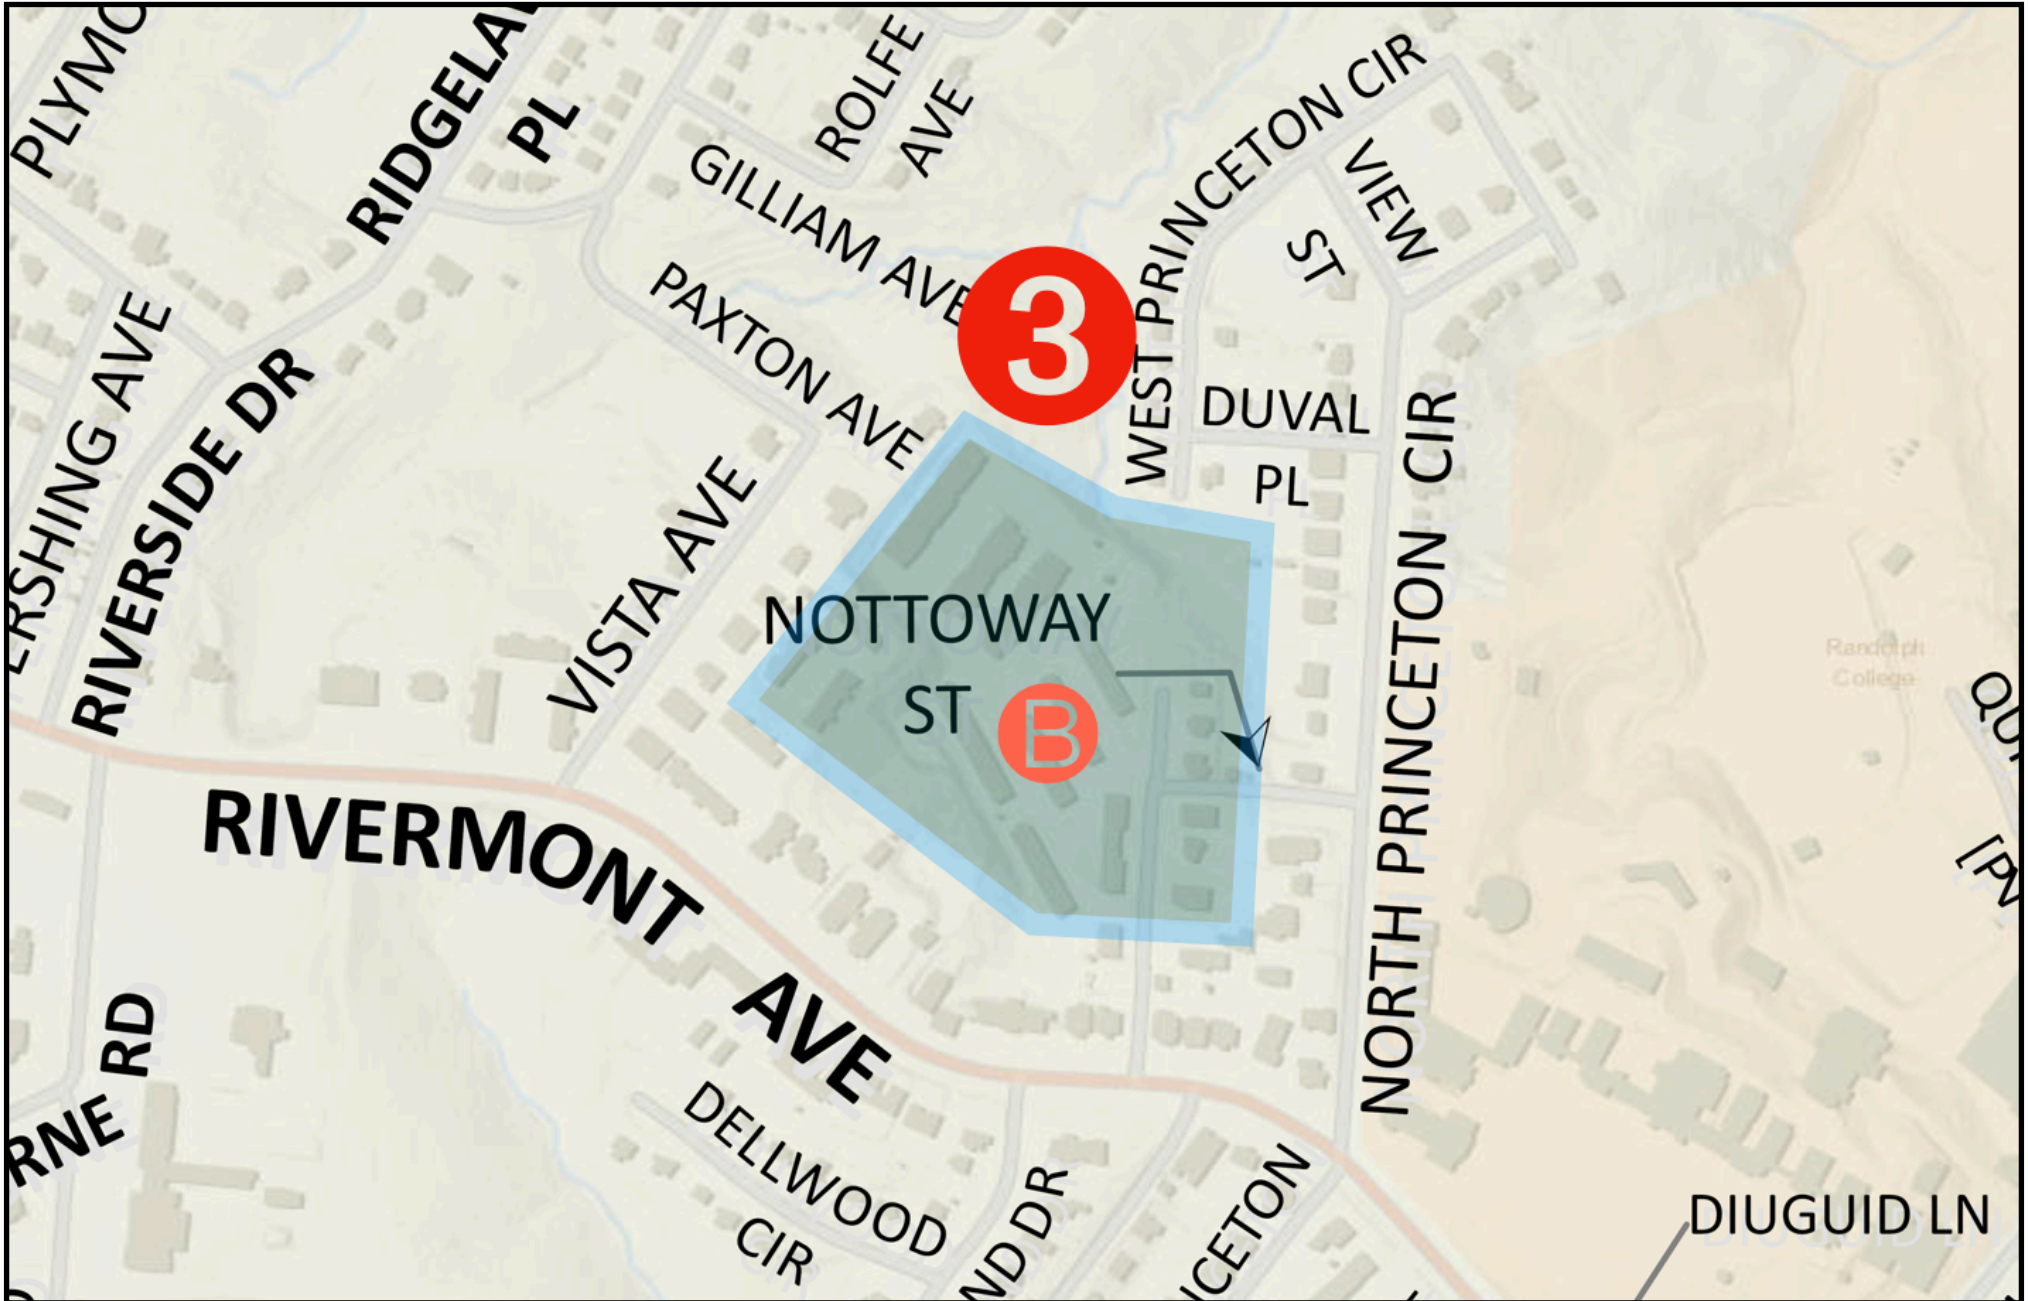

REGION 3 PRAYER MAP: NORTH OF RIVERMONT AVENUE BEYOND RANDOLPH COLLEGE

- A** North Princeton Circle • Duval Place • W. Princeton Circle • View Street
- B** Vista Apartments • Nottoway Street
- C** Riverside Drive
- D** Ridgelawn Place • Chambersville Street
- E** Vista Avenue • Paxton Avenue • Gilliam Avenue • Rolfe Avenue
- F** Pershing Avenue • Plymouth Place • Summerville Street • Tanglewood Lane
- G** Maple Ridge Apartments

REGION 3 PRAYER MAP: NORTH OF RIVERMONT AVENUE BEYOND RANDOLPH COLLEGE

A North Princeton Circle • Duval Place • View Street

REGION 3 PRAYER MAP: NORTH OF RIVERMONT AVENUE BEYOND RANDOLPH COLLEGE

B Vista Apartments • Nottoway Street

REGION 3 PRAYER MAP: NORTH OF RIVERMONT AVENUE BEYOND RANDOLPH COLLEGE

📍 Riverside Drive

REGION 3 PRAYER MAP: NORTH OF RIVERMONT AVENUE BEYOND RANDOLPH COLLEGE

📍 Ridgelawn Place • Chambersville Street

REGION 3 PRAYER MAP: NORTH OF RIVERMONT AVENUE BEYOND RANDOLPH COLLEGE

📍 Vista Avenue • Paxton Avenue • Gilliam Avenue • Rolfe Avenue

REGION 3 PRAYER MAP: NORTH OF RIVERMONT AVENUE BEYOND RANDOLPH COLLEGE

📍 Pershing Avenue • Plymouth Place • Summerville Street • Tanglewood Lane