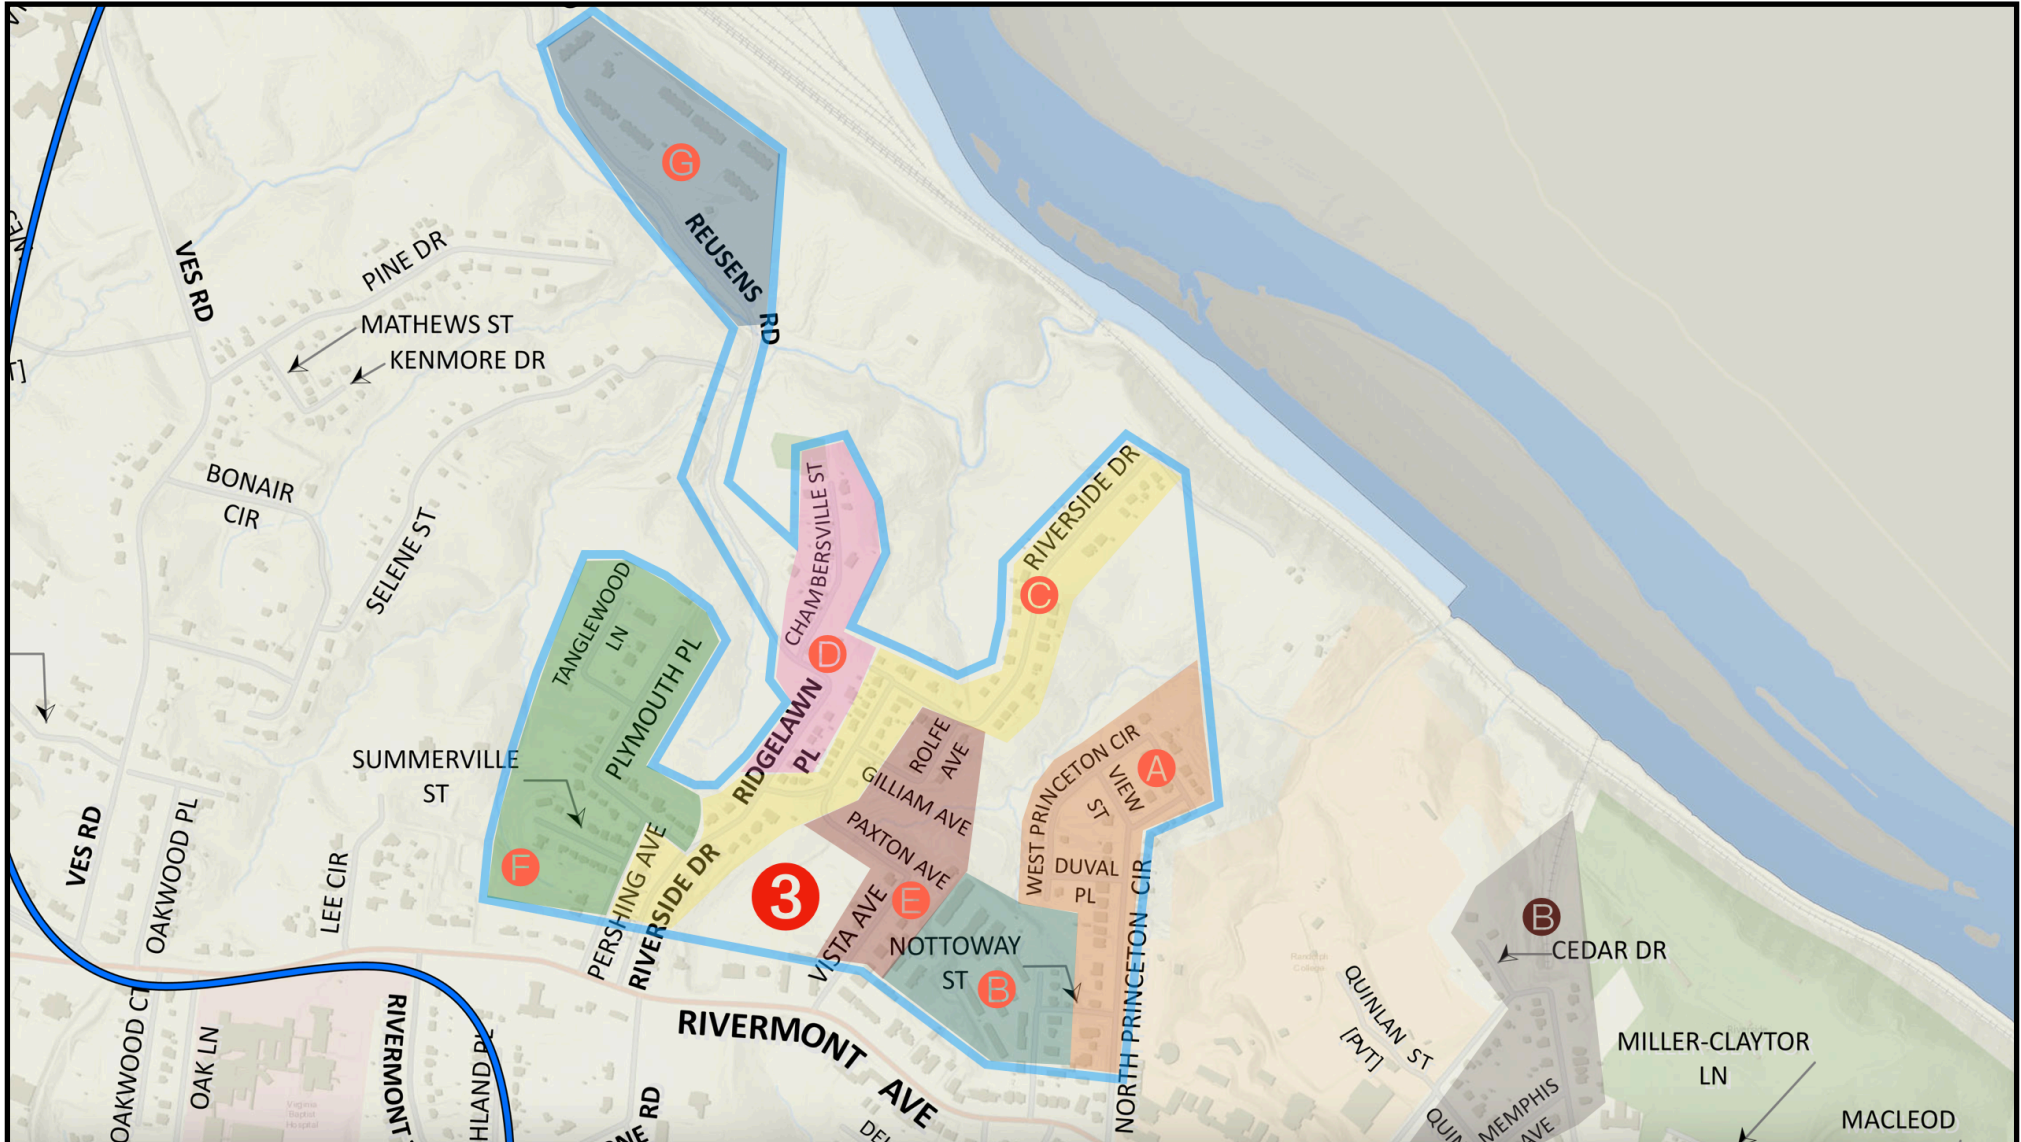

REGION 3 PRAYER MAP: NORTH OF RIVERMONT AVENUE BEYOND RANDOLPH COLLEGE

- A** North Princeton Circle • Duval Place • W. Princeton Circle • View Street
- B** Vista Apartments • Nottoway Street
- C** Riverside Drive
- D** Ridgelawn Place • Chambersville Street
- E** Vista Avenue • Paxton Avenue • Gilliam Avenue • Rolfe Avenue
- F** Pershing Avenue • Plymouth Place • Summerville Street • Tanglewood Lane
- G** Maple Ridge Apartments

REGION 3 PRAYER MAP: NORTH OF RIVERMONT AVENUE BEYOND RANDOLPH COLLEGE

A North Princeton Circle • Duval Place • View Street

REGION 3 PRAYER MAP: NORTH OF RIVERMONT AVENUE BEYOND RANDOLPH COLLEGE

B Vista Apartments • Nottoway Street

REGION 3 PRAYER MAP: NORTH OF RIVERMONT AVENUE BEYOND RANDOLPH COLLEGE

📍 Riverside Drive

REGION 3 PRAYER MAP: NORTH OF RIVERMONT AVENUE BEYOND RANDOLPH COLLEGE

📍 Ridgelawn Place • Chambersville Street

REGION 3 PRAYER MAP: NORTH OF RIVERMONT AVENUE BEYOND RANDOLPH COLLEGE

📍 Vista Avenue • Paxton Avenue • Gilliam Avenue • Rolfe Avenue

REGION 3 PRAYER MAP: NORTH OF RIVERMONT AVENUE BEYOND RANDOLPH COLLEGE

📍 Pershing Avenue • Plymouth Place • Summerville Street • Tanglewood Lane