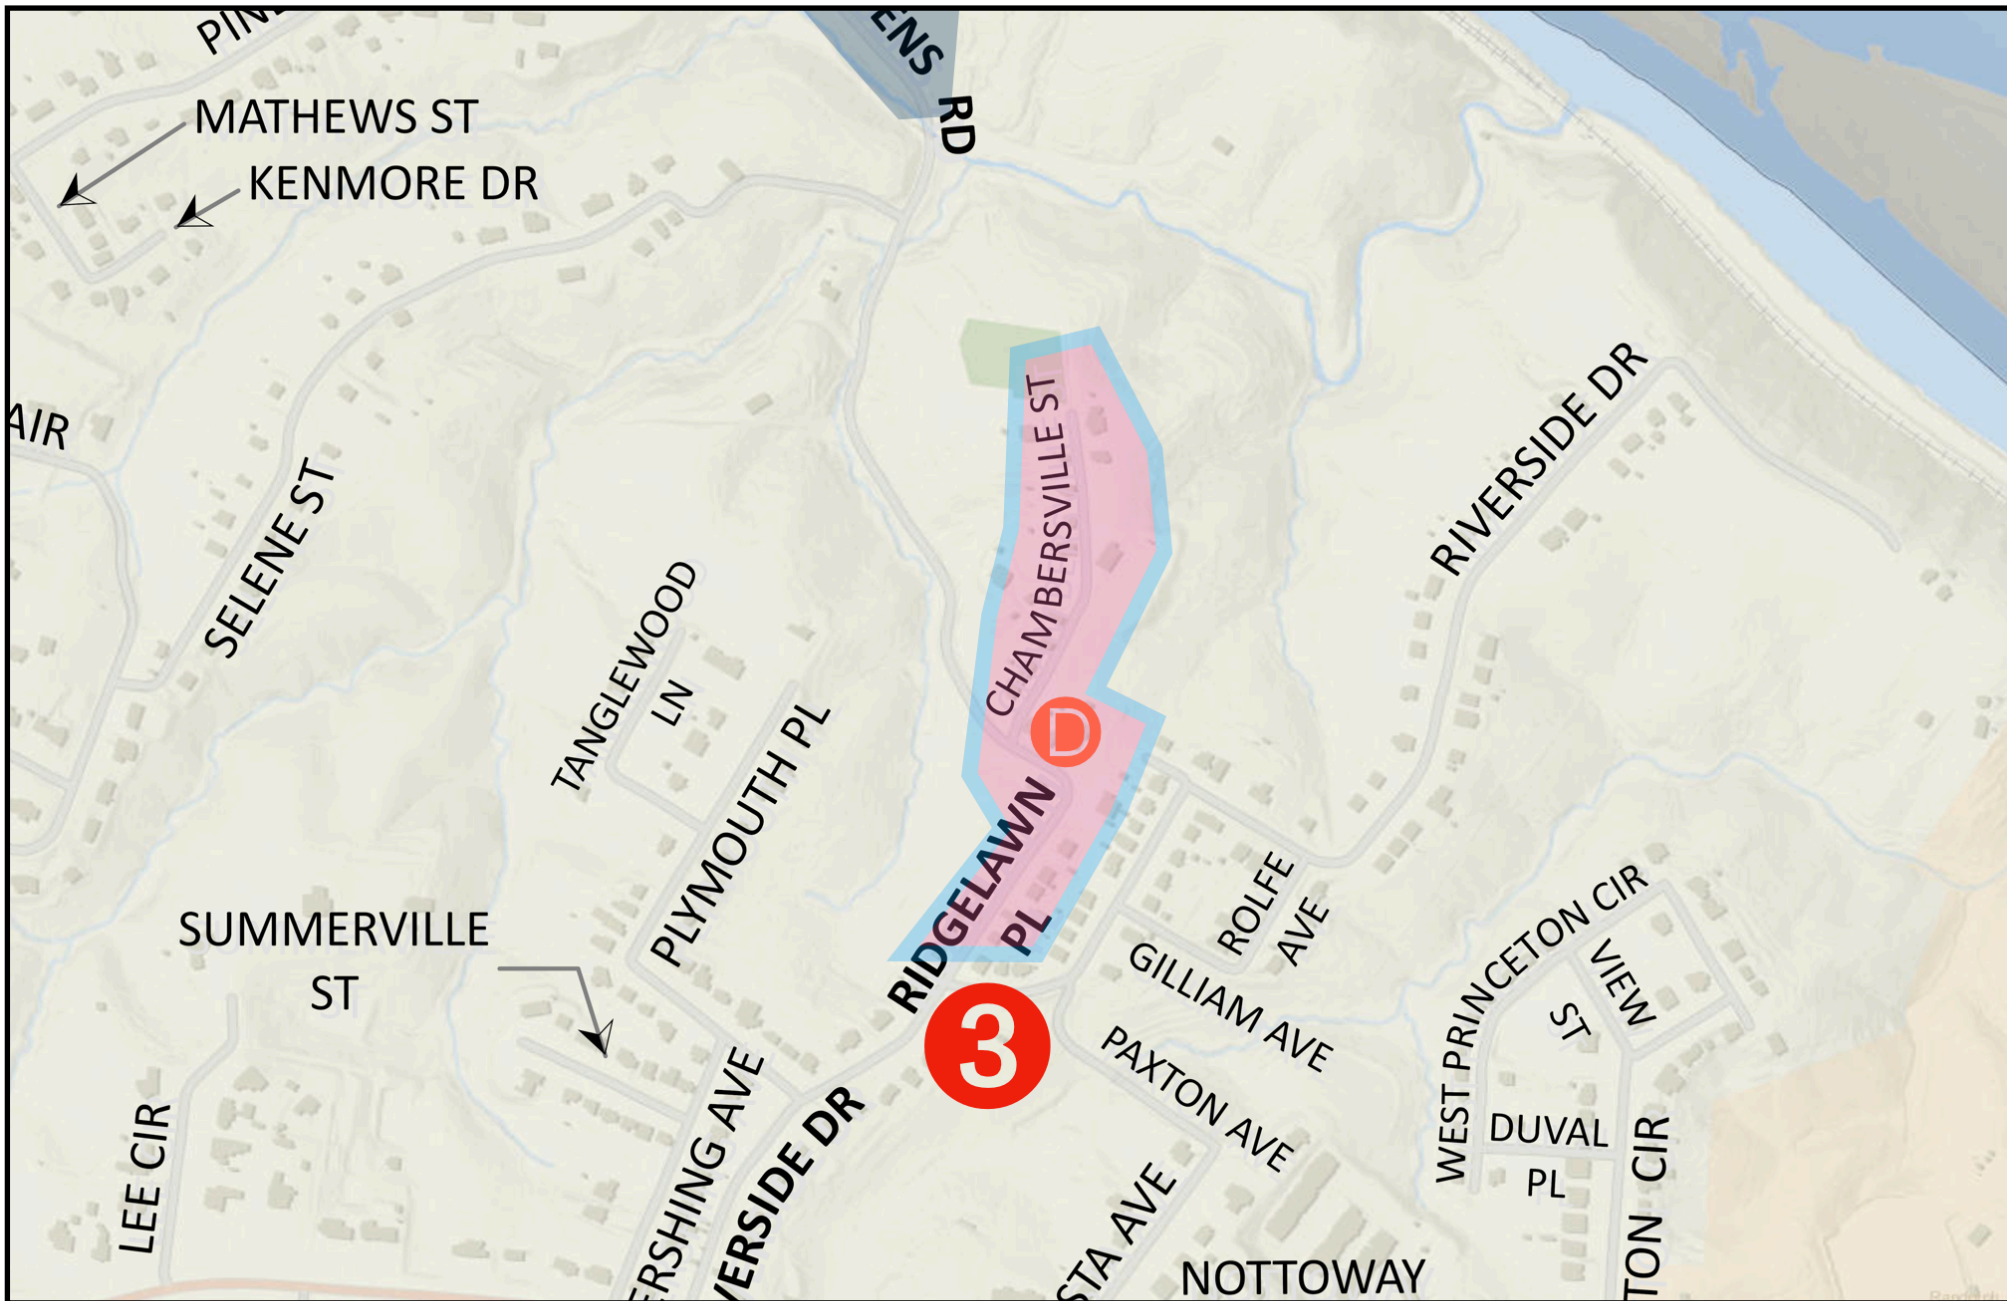

REGION 3 PRAYER MAP: NORTH OF RIVERMONT AVENUE BEYOND RANDOLPH COLLEGE

- A** North Princeton Circle • Duval Place • W. Princeton Circle • View Street
- B** Vista Apartments • Nottoway Street
- C** Riverside Drive
- D** Ridgelawn Place • Chambersville Street
- E** Vista Avenue • Paxton Avenue • Gilliam Avenue • Rolfe Avenue
- F** Pershing Avenue • Plymouth Place • Summerville Street • Tanglewood Lane
- G** Maple Ridge Apartments

REGION 3 PRAYER MAP: NORTH OF RIVERMONT AVENUE BEYOND RANDOLPH COLLEGE

A North Princeton Circle • Duval Place • View Street

REGION 3 PRAYER MAP: NORTH OF RIVERMONT AVENUE BEYOND RANDOLPH COLLEGE

B Vista Apartments • Nottoway Street

REGION 3 PRAYER MAP: NORTH OF RIVERMONT AVENUE BEYOND RANDOLPH COLLEGE

📍 Riverside Drive

REGION 3 PRAYER MAP: NORTH OF RIVERMONT AVENUE BEYOND RANDOLPH COLLEGE

📍 Ridgelawn Place • Chambersville Street

REGION 3 PRAYER MAP: NORTH OF RIVERMONT AVENUE BEYOND RANDOLPH COLLEGE

📍 Vista Avenue • Paxton Avenue • Gilliam Avenue • Rolfe Avenue

REGION 3 PRAYER MAP: NORTH OF RIVERMONT AVENUE BEYOND RANDOLPH COLLEGE

📍 Pershing Avenue • Plymouth Place • Summerville Street • Tanglewood Lane