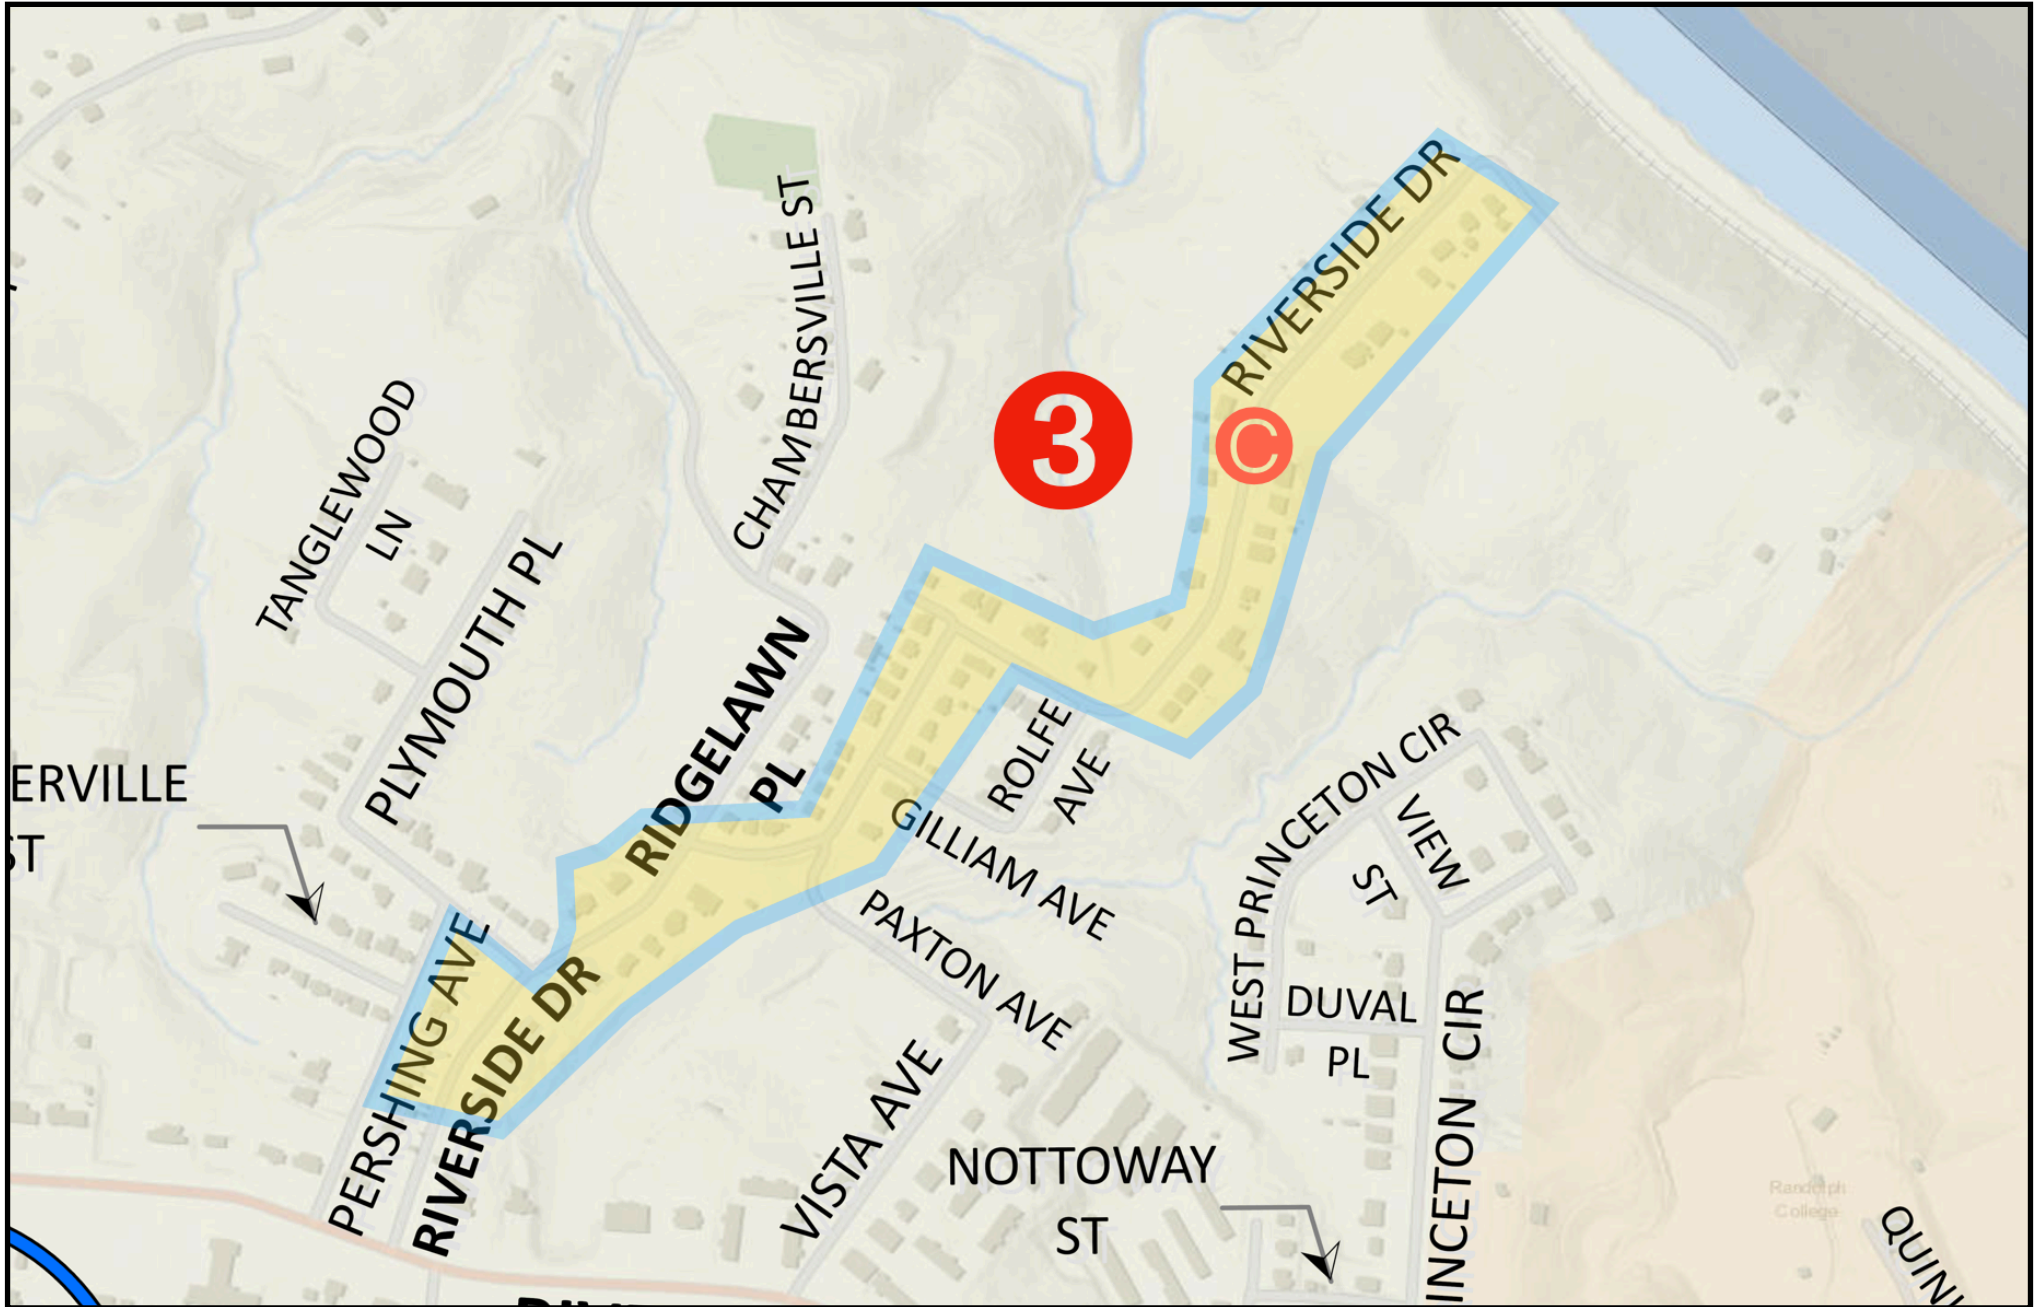

REGION 3 PRAYER MAP: NORTH OF RIVERMONT AVENUE BEYOND RANDOLPH COLLEGE

- A** North Princeton Circle • Duval Place • W. Princeton Circle • View Street
- B** Vista Apartments • Nottoway Street
- C** Riverside Drive
- D** Ridgelawn Place • Chambersville Street
- E** Vista Avenue • Paxton Avenue • Gilliam Avenue • Rolfe Avenue
- F** Pershing Avenue • Plymouth Place • Summerville Street • Tanglewood Lane
- G** Maple Ridge Apartments

REGION 3 PRAYER MAP: NORTH OF RIVERMONT AVENUE BEYOND RANDOLPH COLLEGE

A North Princeton Circle • Duval Place • View Street

REGION 3 PRAYER MAP: NORTH OF RIVERMONT AVENUE BEYOND RANDOLPH COLLEGE

B Vista Apartments • Nottoway Street

REGION 3 PRAYER MAP: NORTH OF RIVERMONT AVENUE BEYOND RANDOLPH COLLEGE

📍 Riverside Drive

REGION 3 PRAYER MAP: NORTH OF RIVERMONT AVENUE BEYOND RANDOLPH COLLEGE

📍 Ridgelawn Place • Chambersville Street

REGION 3 PRAYER MAP: NORTH OF RIVERMONT AVENUE BEYOND RANDOLPH COLLEGE

📍 Vista Avenue • Paxton Avenue • Gilliam Avenue • Rolfe Avenue

REGION 3 PRAYER MAP: NORTH OF RIVERMONT AVENUE BEYOND RANDOLPH COLLEGE

📍 Pershing Avenue • Plymouth Place • Summerville Street • Tanglewood Lane