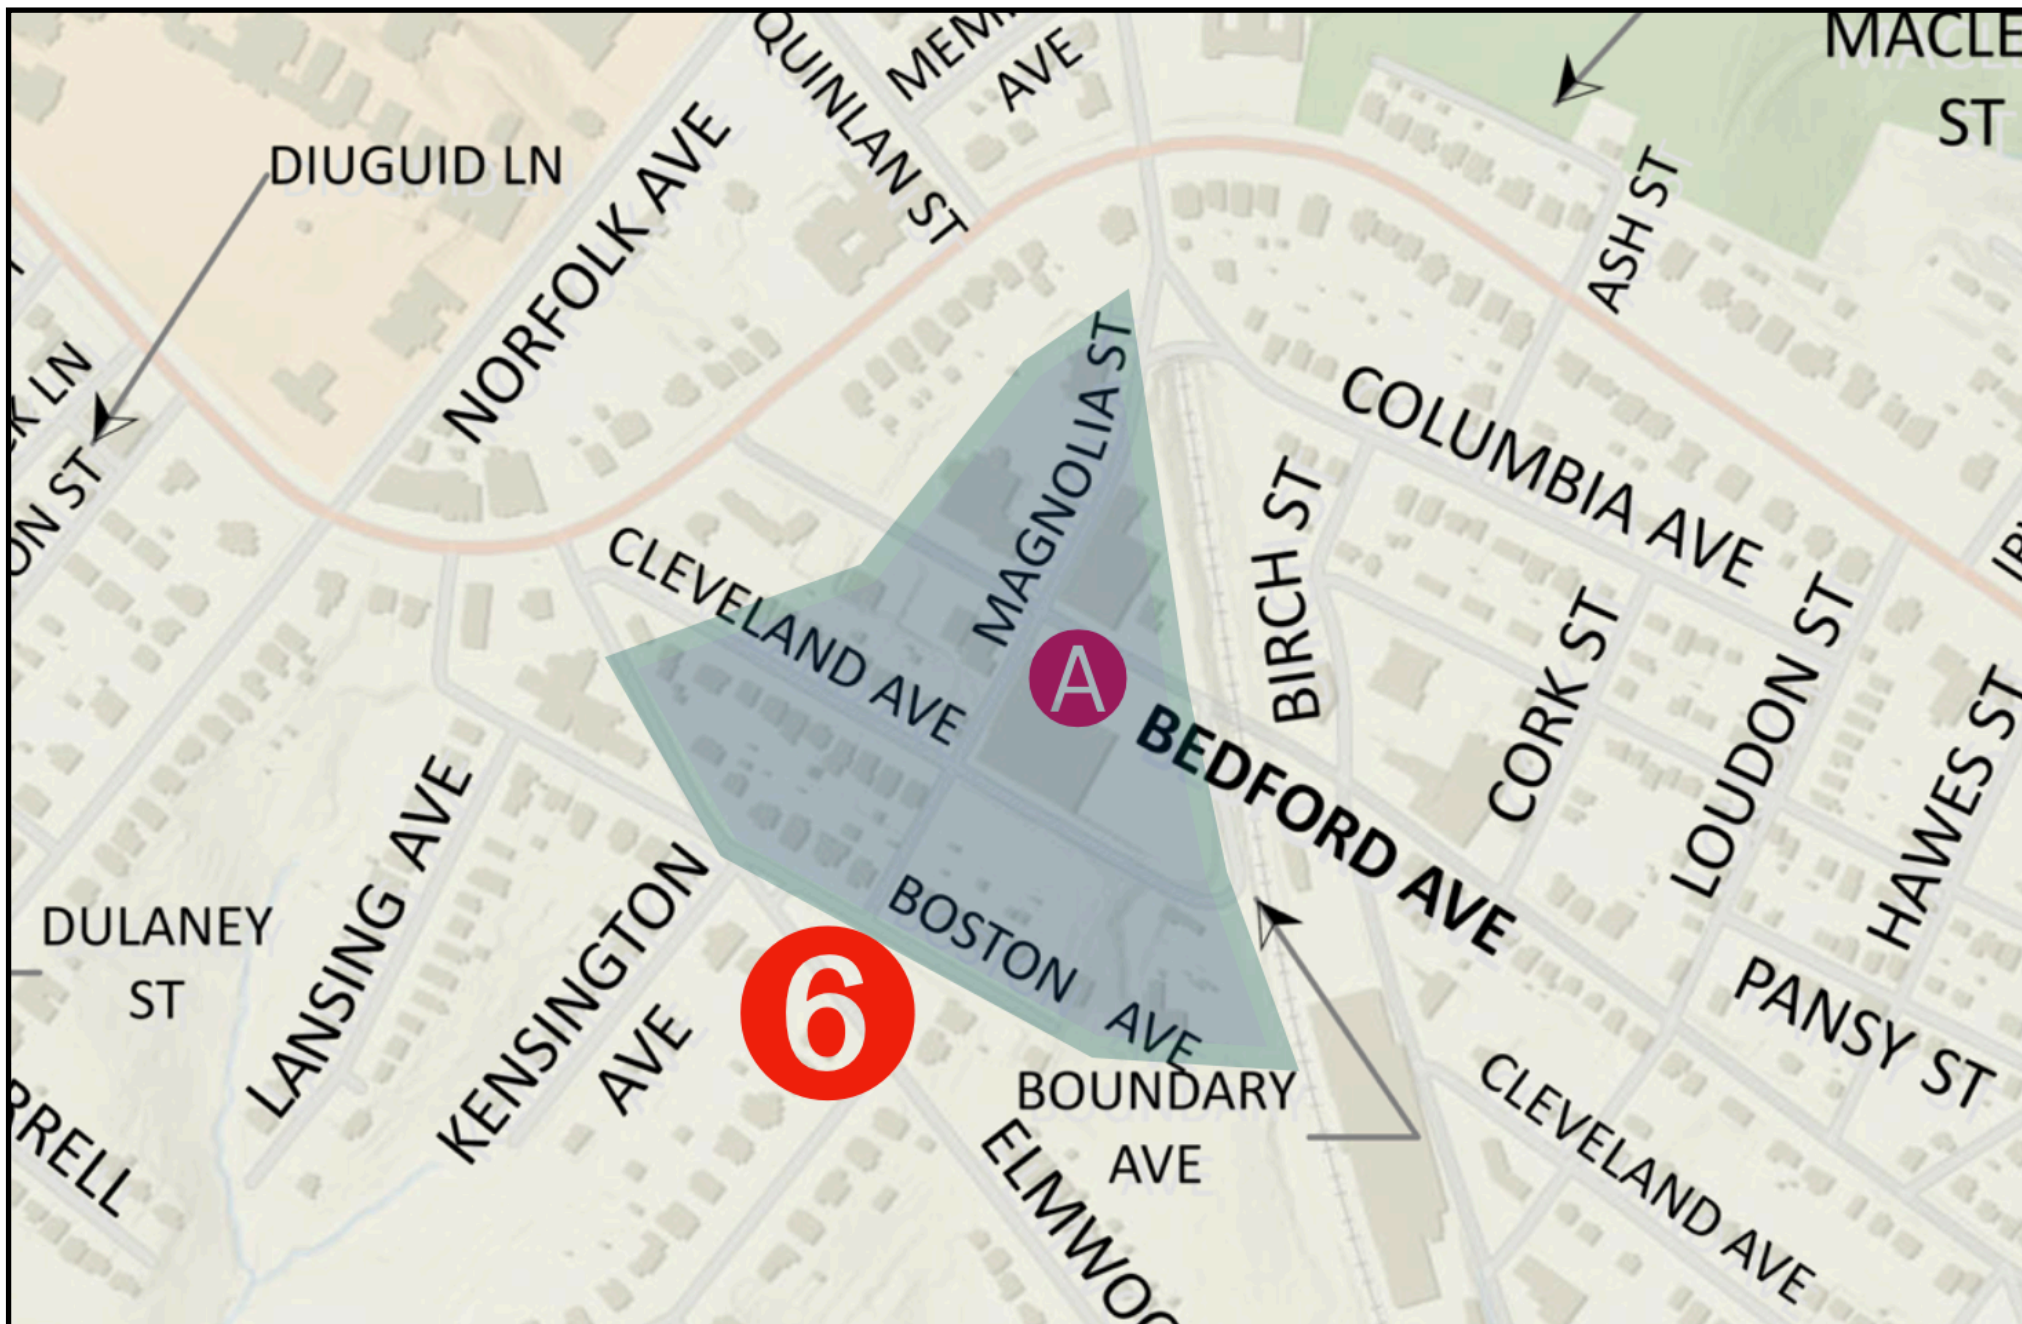

REGION 6 PRAYER MAP: SOUTH OF BEDFORD AVENUE AND WEST OF HOLLINS MILL ROAD

A Magnolia Street • Cleveland Avenue • Boston Avenue • Boundary includes Sports Outreach, Freedom 424, Miriam's House

REGION 6 PRAYER MAP: SOUTH OF BEDFORD AVENUE AND WEST OF HOLLINS MILL ROAD

B Elmwood Avenue from Rivermont Avenue to Woodland Avenue • Lansing Avenue • Kensington Avenue • Boston Avenue from Kensington Avenue to Lansing Avenue

REGION 6 PRAYER MAP: SOUTH OF BEDFORD AVENUE AND WEST OF HOLLINS MILL ROAD

📍 Elmwood Avenue from Woodland Avenue to Blackwater Run • Madewood Road • Daura Road • Brunswick Road

REGION 6 PRAYER MAP: SOUTH OF BEDFORD AVENUE AND WEST OF HOLLINS MILL ROAD

① Woodland Avenue • East Randolph Place • Sumpter Street