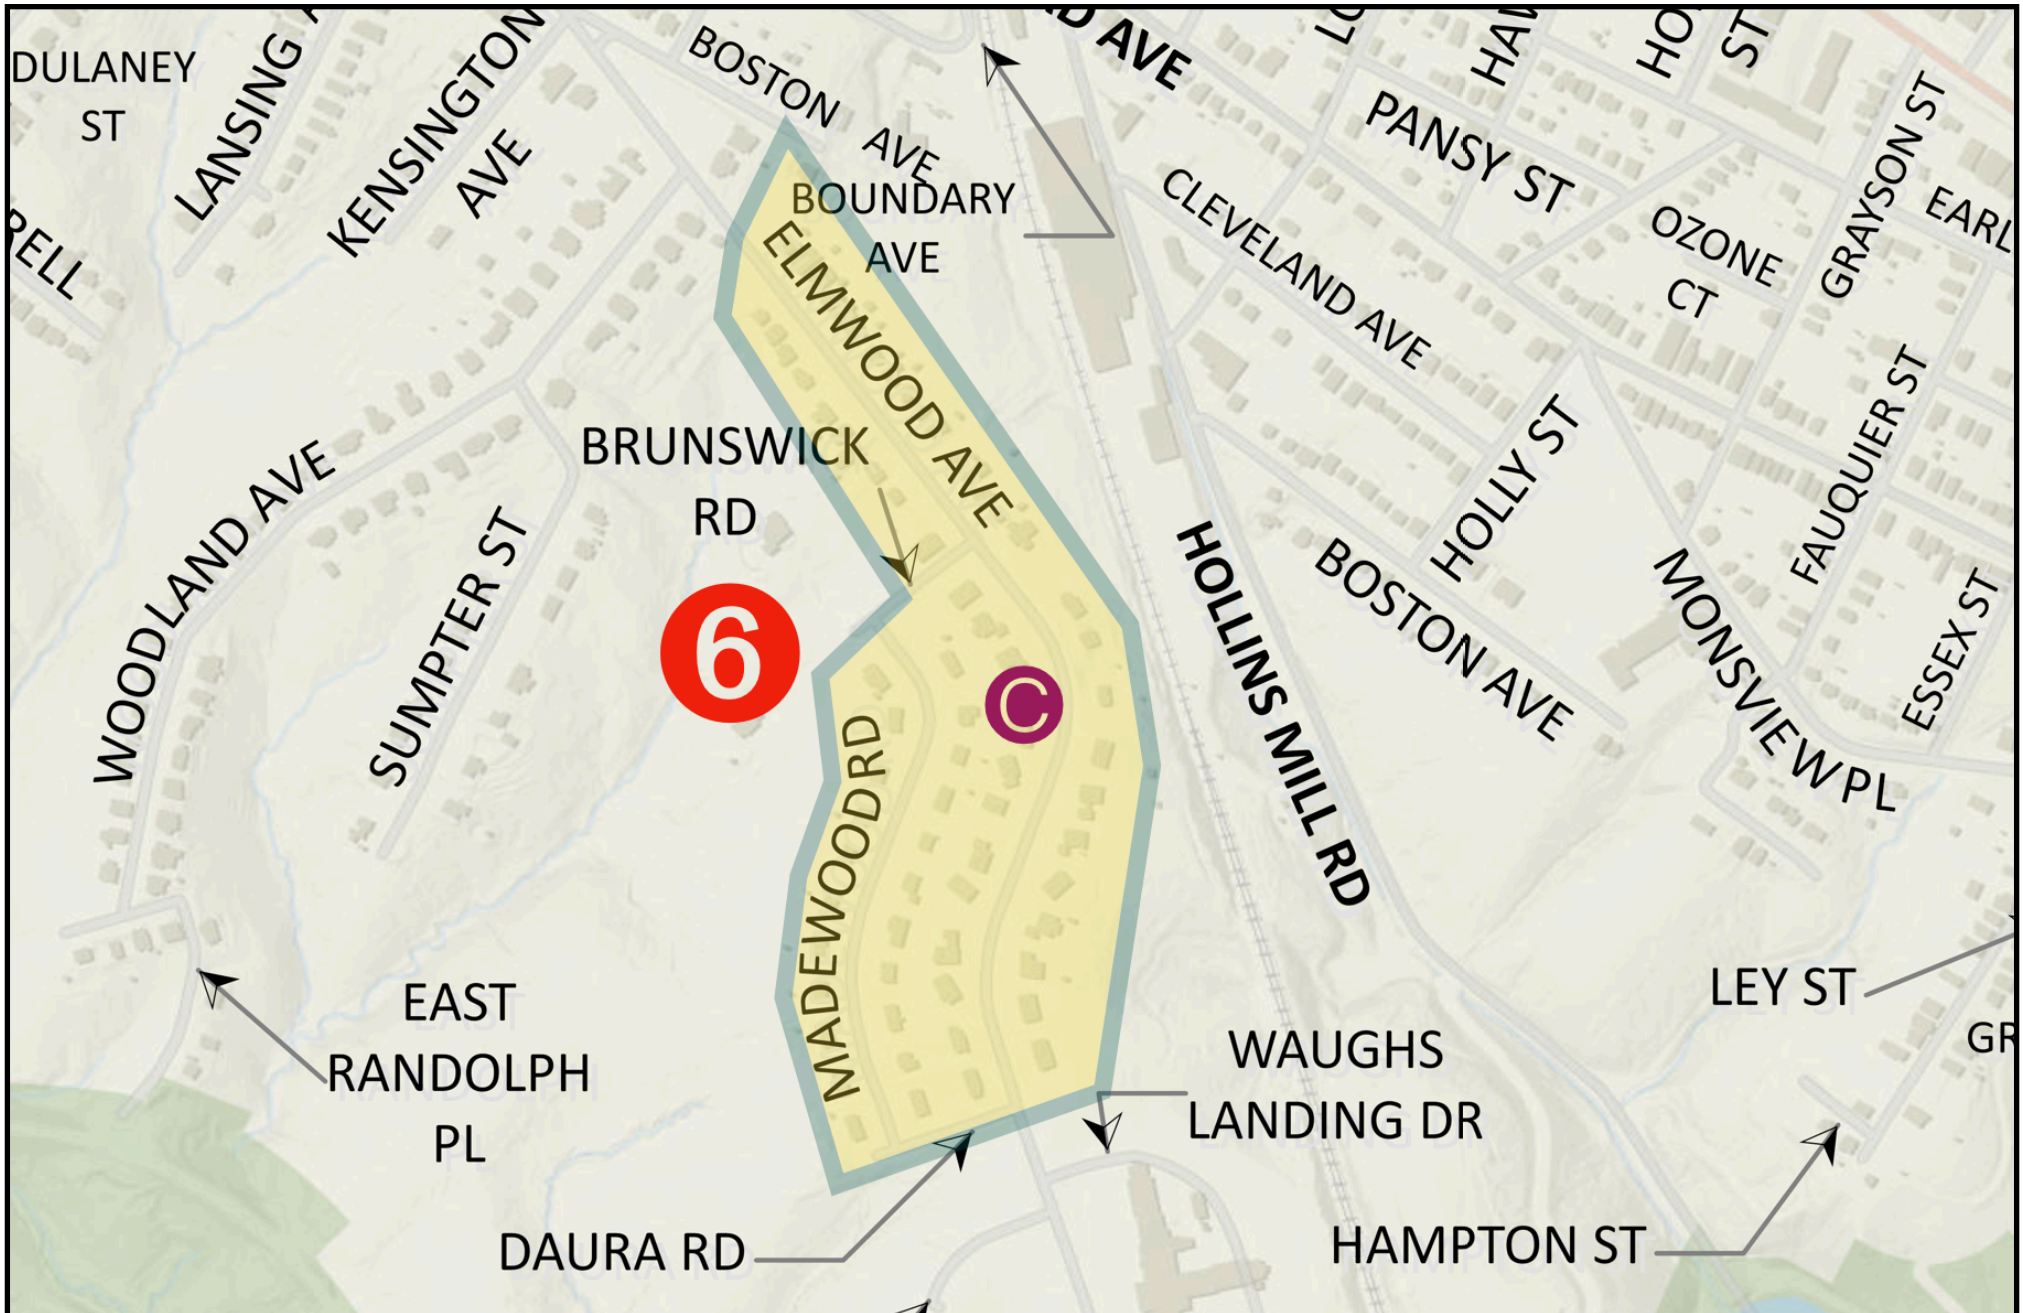

REGION 6 PRAYER MAP: SOUTH OF BEDFORD AVENUE AND WEST OF HOLLINS MILL ROAD

A Magnolia Street • Cleveland Avenue • Boston Avenue • Boundary includes Sports Outreach, Freedom 424, Miriam's House

REGION 6 PRAYER MAP: SOUTH OF BEDFORD AVENUE AND WEST OF HOLLINS MILL ROAD

B Elmwood Avenue from Rivermont Avenue to Woodland Avenue • Lansing Avenue • Kensington Avenue • Boston Avenue from Kensington Avenue to Lansing Avenue

REGION 6 PRAYER MAP: SOUTH OF BEDFORD AVENUE AND WEST OF HOLLINS MILL ROAD

📍 Elmwood Avenue from Woodland Avenue to Blackwater Run • Madewood Road • Daura Road • Brunswick Road

REGION 6 PRAYER MAP: SOUTH OF BEDFORD AVENUE AND WEST OF HOLLINS MILL ROAD

① Woodland Avenue • East Randolph Place • Sumpter Street