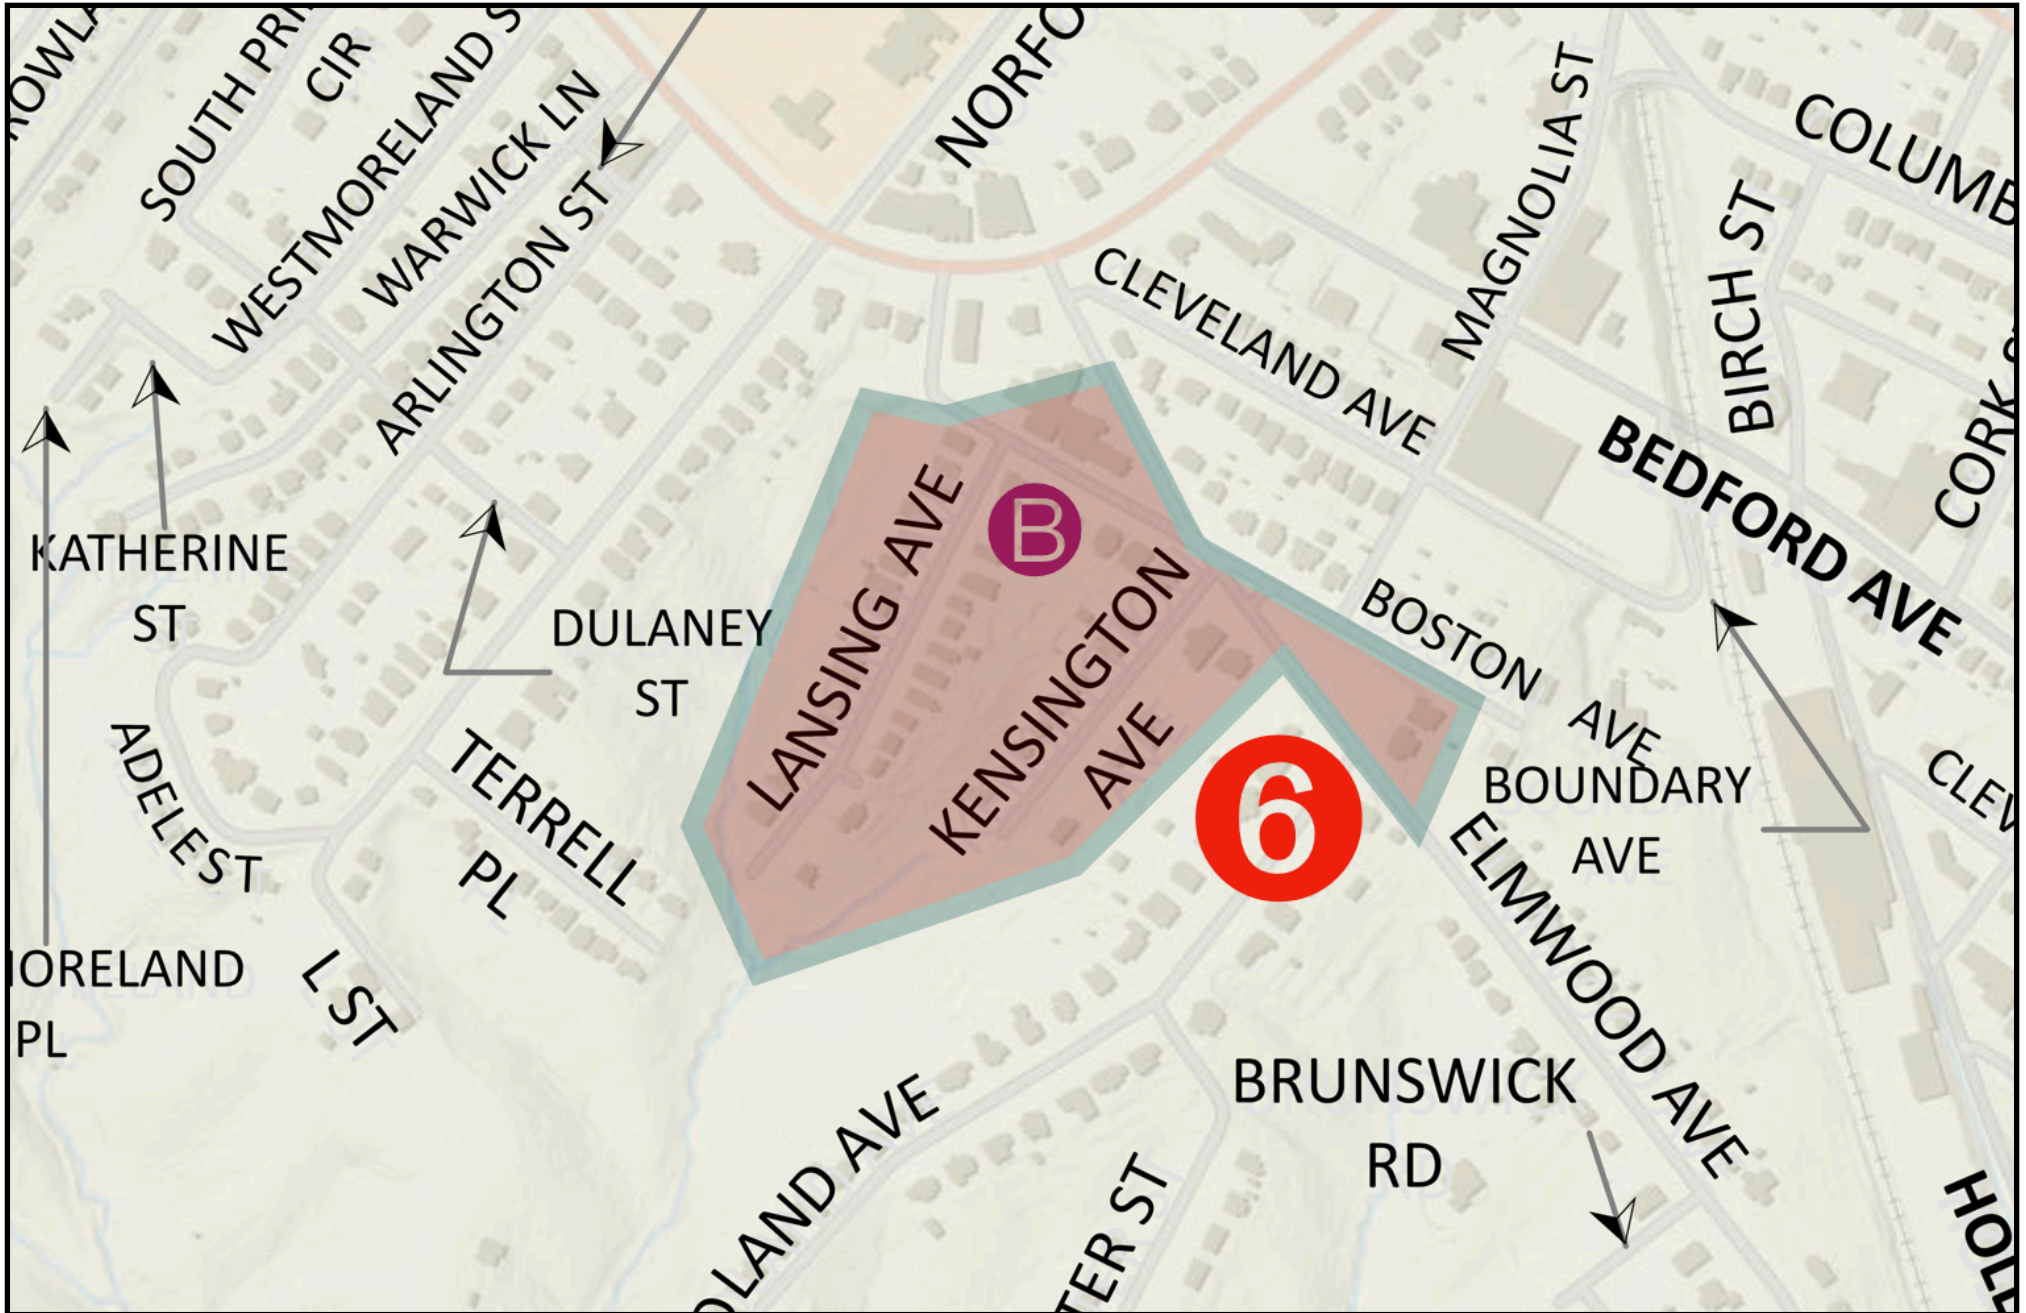

REGION 6 PRAYER MAP: SOUTH OF BEDFORD AVENUE AND WEST OF HOLLINS MILL ROAD

A Magnolia Street • Cleveland Avenue • Boston Avenue • Boundary includes Sports Outreach, Freedom 424, Miriam's House

REGION 6 PRAYER MAP: SOUTH OF BEDFORD AVENUE AND WEST OF HOLLINS MILL ROAD

B Elmwood Avenue from Rivermont Avenue to Woodland Avenue • Lansing Avenue • Kensington Avenue • Boston Avenue from Kensington Avenue to Lansing Avenue

REGION 6 PRAYER MAP: SOUTH OF BEDFORD AVENUE AND WEST OF HOLLINS MILL ROAD

📍 Elmwood Avenue from Woodland Avenue to Blackwater Run • Madewood Road • Daura Road • Brunswick Road

REGION 6 PRAYER MAP: SOUTH OF BEDFORD AVENUE AND WEST OF HOLLINS MILL ROAD

① Woodland Avenue • East Randolph Place • Sumpter Street