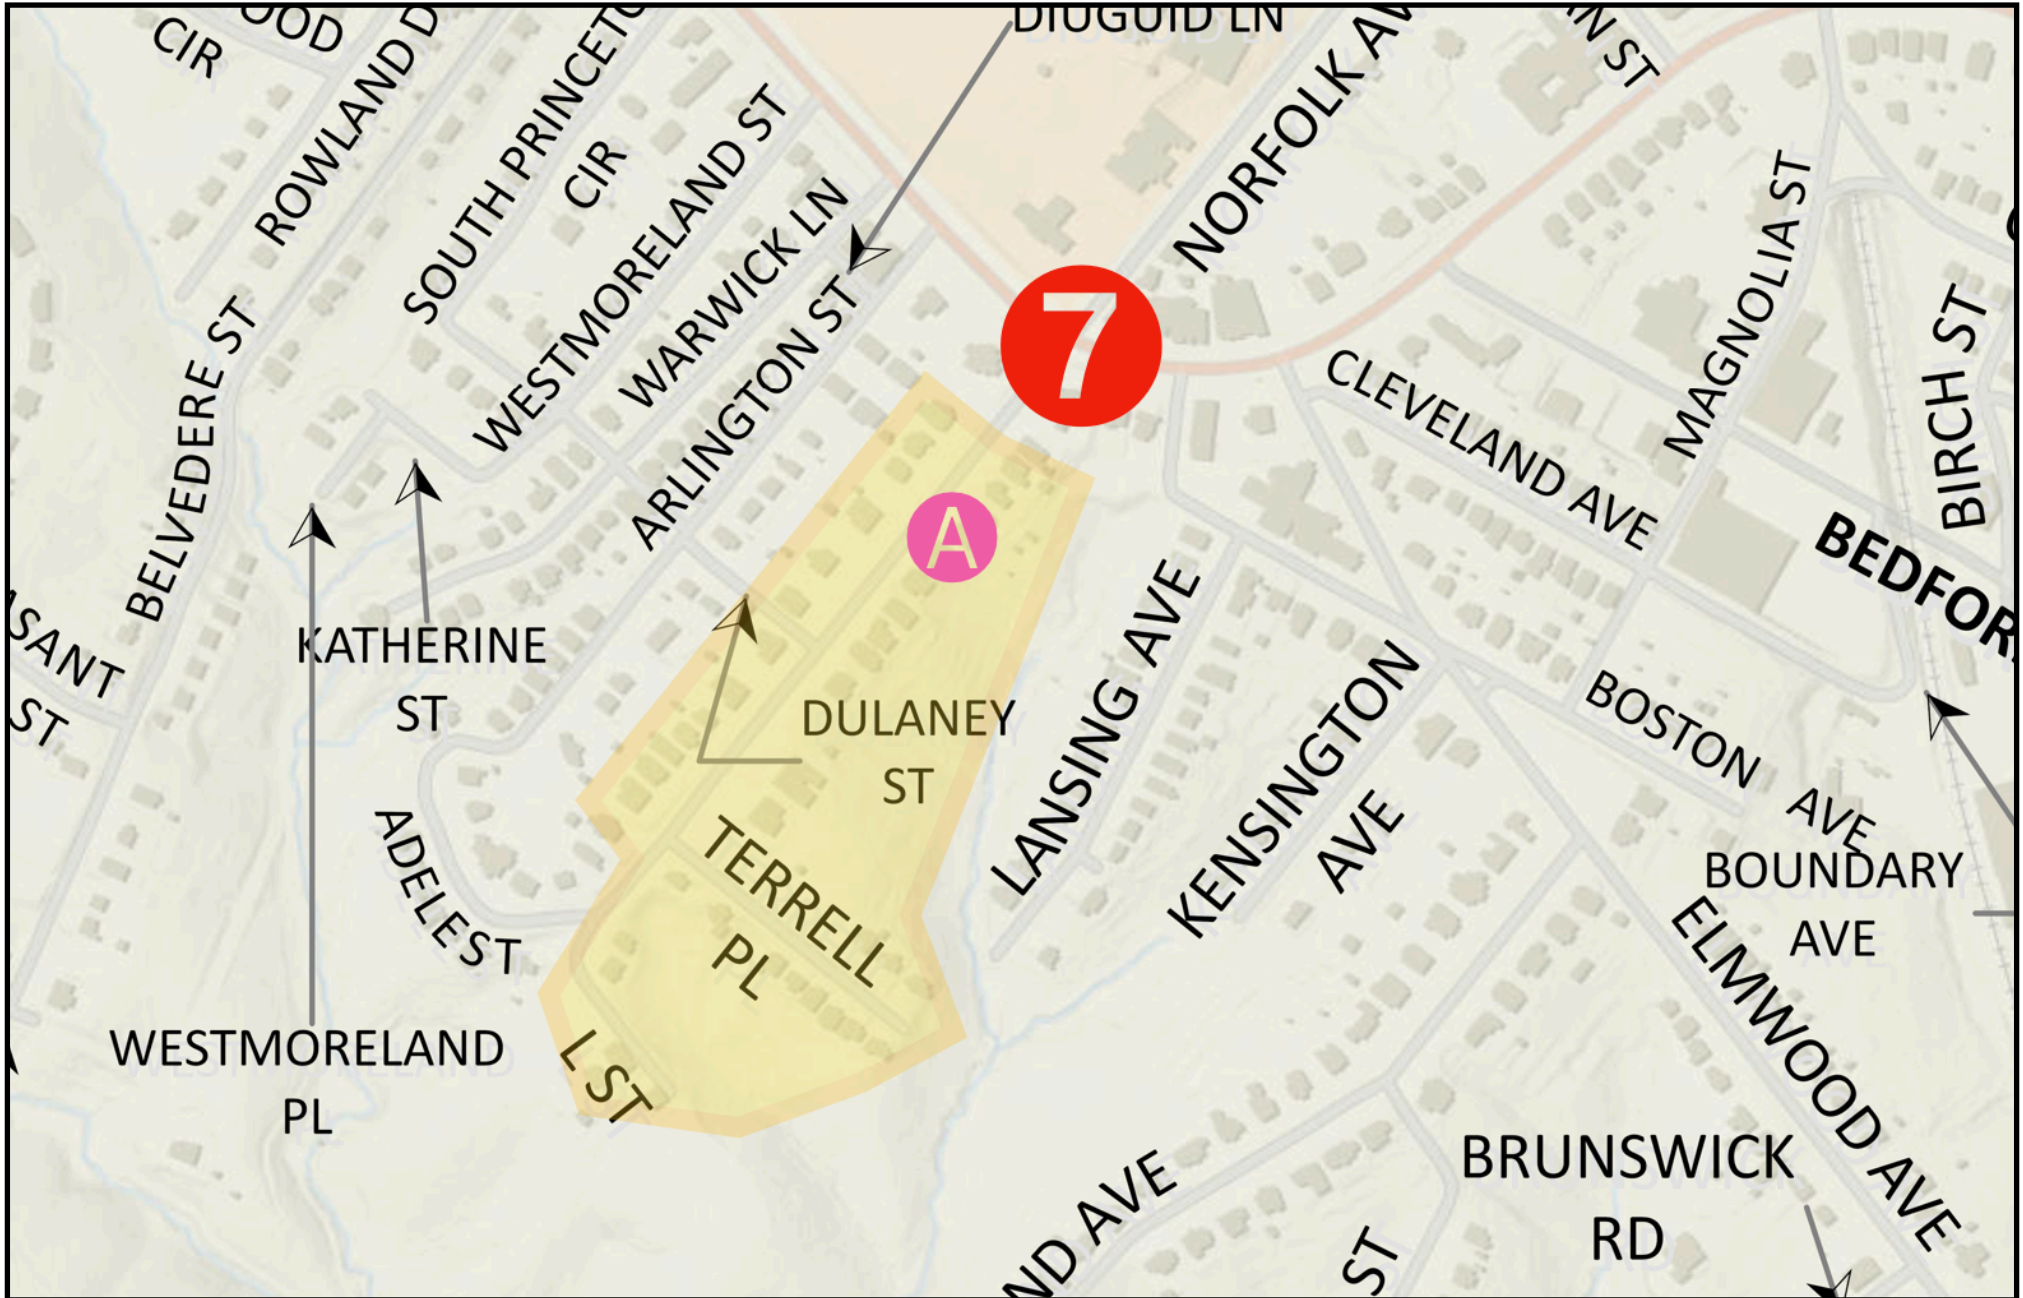

REGION 7 PRAYER MAP: SOUTH OF RIVERMONT AVENUE AND WEST OF ELMWOOD

- A** Norfolk Ave • Terrell Place • L Street • Dulaney Street
- B** Arlington Street • Diuguid Lane • Adele Street
- C** S. Princeton Circle • Warwick Lane • Westmoreland Street • Katherine Street • Westmoreland Place
- D** Belvedere Street • Pleasant Ridge Street • Dellwood Circle • Rowland Drive
- E** Krise Circle • Rugby Road • Villa Road • Langhorne Road • Ashland Place

REGION 7 PRAYER MAP: SOUTH OF RIVERMONT AVENUE AND WEST OF ELMWOOD

A Norfolk Ave • Terrell Place • L Street • Dulaney Street

REGION 7 PRAYER MAP: SOUTH OF RIVERMONT AVENUE AND WEST OF ELMWOOD

B Arlington Street • Diuguid Lane • Adele Street

REGION 7 PRAYER MAP: SOUTH OF RIVERMONT AVENUE AND WEST OF ELMWOOD

📍 S. Princeton Circle • Warwick Lane • Westmoreland Street • Katherine Street • Westmoreland Place

REGION 7 PRAYER MAP: SOUTH OF RIVERMONT AVENUE AND WEST OF ELMWOOD

📍 Belvedere Street • Pleasant Ridge Street • Dellwood Circle • Rowland Drive

REGION 7 PRAYER MAP: SOUTH OF RIVERMONT AVENUE AND WEST OF ELMWOOD

📍 Krise Circle • Rugby Road • Villa Road • Langhorne Road • Ashland Place