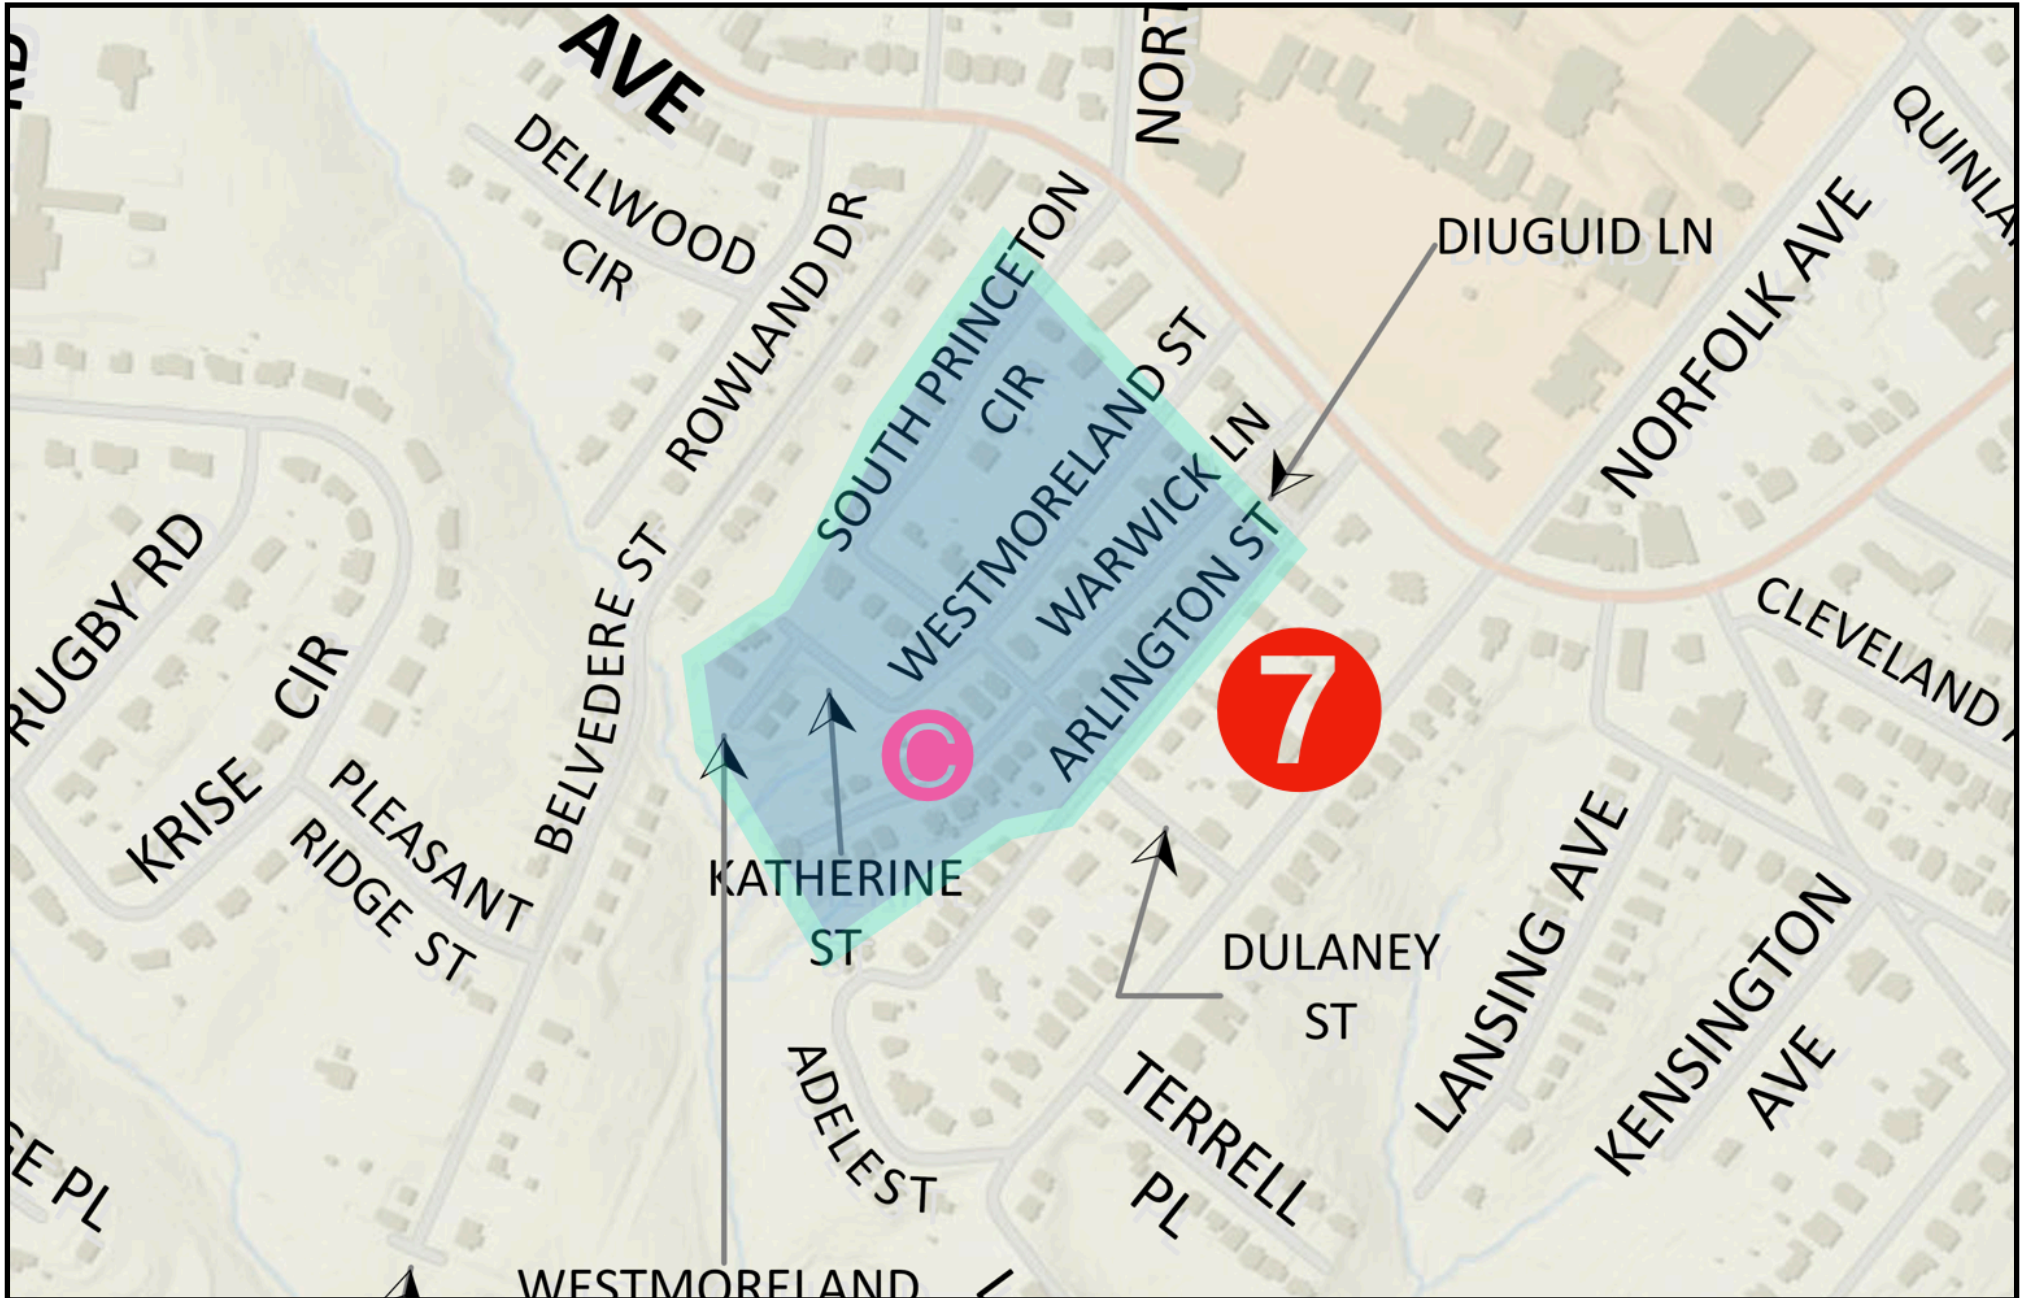

REGION 7 PRAYER MAP: SOUTH OF RIVERMONT AVENUE AND WEST OF ELMWOOD

- A** Norfolk Ave • Terrell Place • L Street • Dulaney Street
- B** Arlington Street • Diuguid Lane • Adele Street
- C** S. Princeton Circle • Warwick Lane • Westmoreland Street • Katherine Street • Westmoreland Place
- D** Belvedere Street • Pleasant Ridge Street • Dellwood Circle • Rowland Drive
- E** Krise Circle • Rugby Road • Villa Road • Langhorne Road • Ashland Place

REGION 7 PRAYER MAP: SOUTH OF RIVERMONT AVENUE AND WEST OF ELMWOOD

A Norfolk Ave • Terrell Place • L Street • Dulaney Street

REGION 7 PRAYER MAP: SOUTH OF RIVERMONT AVENUE AND WEST OF ELMWOOD

B Arlington Street • Diuguid Lane • Adele Street

REGION 7 PRAYER MAP: SOUTH OF RIVERMONT AVENUE AND WEST OF ELMWOOD

📍 S. Princeton Circle • Warwick Lane • Westmoreland Street • Katherine Street • Westmoreland Place

REGION 7 PRAYER MAP: SOUTH OF RIVERMONT AVENUE AND WEST OF ELMWOOD

📍 Belvedere Street • Pleasant Ridge Street • Dellwood Circle • Rowland Drive

REGION 7 PRAYER MAP: SOUTH OF RIVERMONT AVENUE AND WEST OF ELMWOOD

📍 Krise Circle • Rugby Road • Villa Road • Langhorne Road • Ashland Place