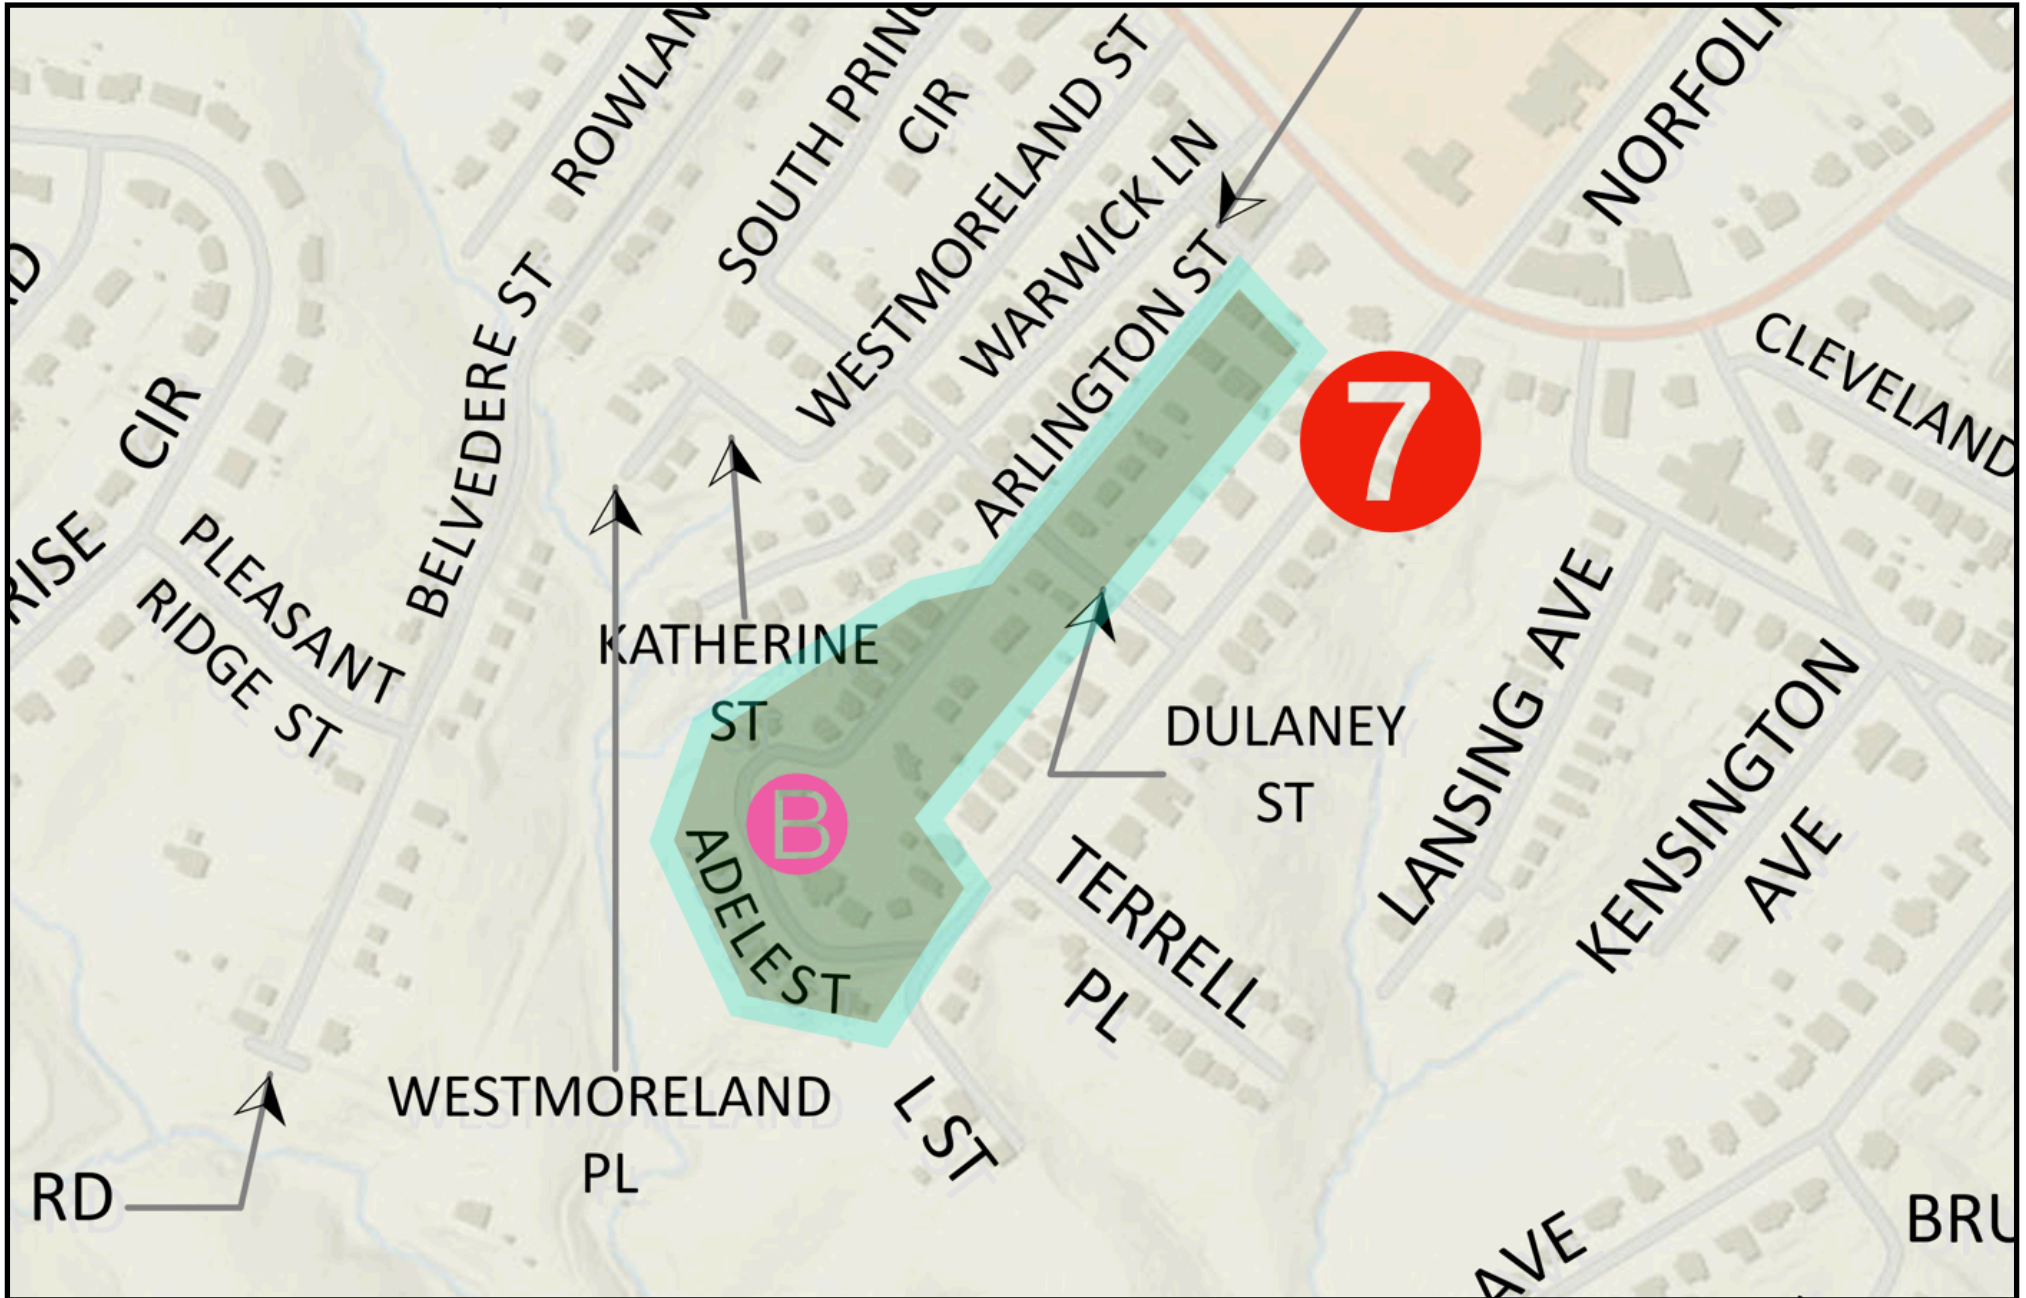

REGION 7 PRAYER MAP: SOUTH OF RIVERMONT AVENUE AND WEST OF ELMWOOD

- A** Norfolk Ave • Terrell Place • L Street • Dulaney Street
- B** Arlington Street • Diuguid Lane • Adele Street
- C** S. Princeton Circle • Warwick Lane • Westmoreland Street • Katherine Street • Westmoreland Place
- D** Belvedere Street • Pleasant Ridge Street • Dellwood Circle • Rowland Drive
- E** Krise Circle • Rugby Road • Villa Road • Langhorne Road • Ashland Place

REGION 7 PRAYER MAP: SOUTH OF RIVERMONT AVENUE AND WEST OF ELMWOOD

A Norfolk Ave • Terrell Place • L Street • Dulaney Street

REGION 7 PRAYER MAP: SOUTH OF RIVERMONT AVENUE AND WEST OF ELMWOOD

B Arlington Street • Diuguid Lane • Adele Street

REGION 7 PRAYER MAP: SOUTH OF RIVERMONT AVENUE AND WEST OF ELMWOOD

📍 S. Princeton Circle • Warwick Lane • Westmoreland Street • Katherine Street • Westmoreland Place

REGION 7 PRAYER MAP: SOUTH OF RIVERMONT AVENUE AND WEST OF ELMWOOD

📍 Belvedere Street • Pleasant Ridge Street • Dellwood Circle • Rowland Drive

REGION 7 PRAYER MAP: SOUTH OF RIVERMONT AVENUE AND WEST OF ELMWOOD

📍 Krise Circle • Rugby Road • Villa Road • Langhorne Road • Ashland Place