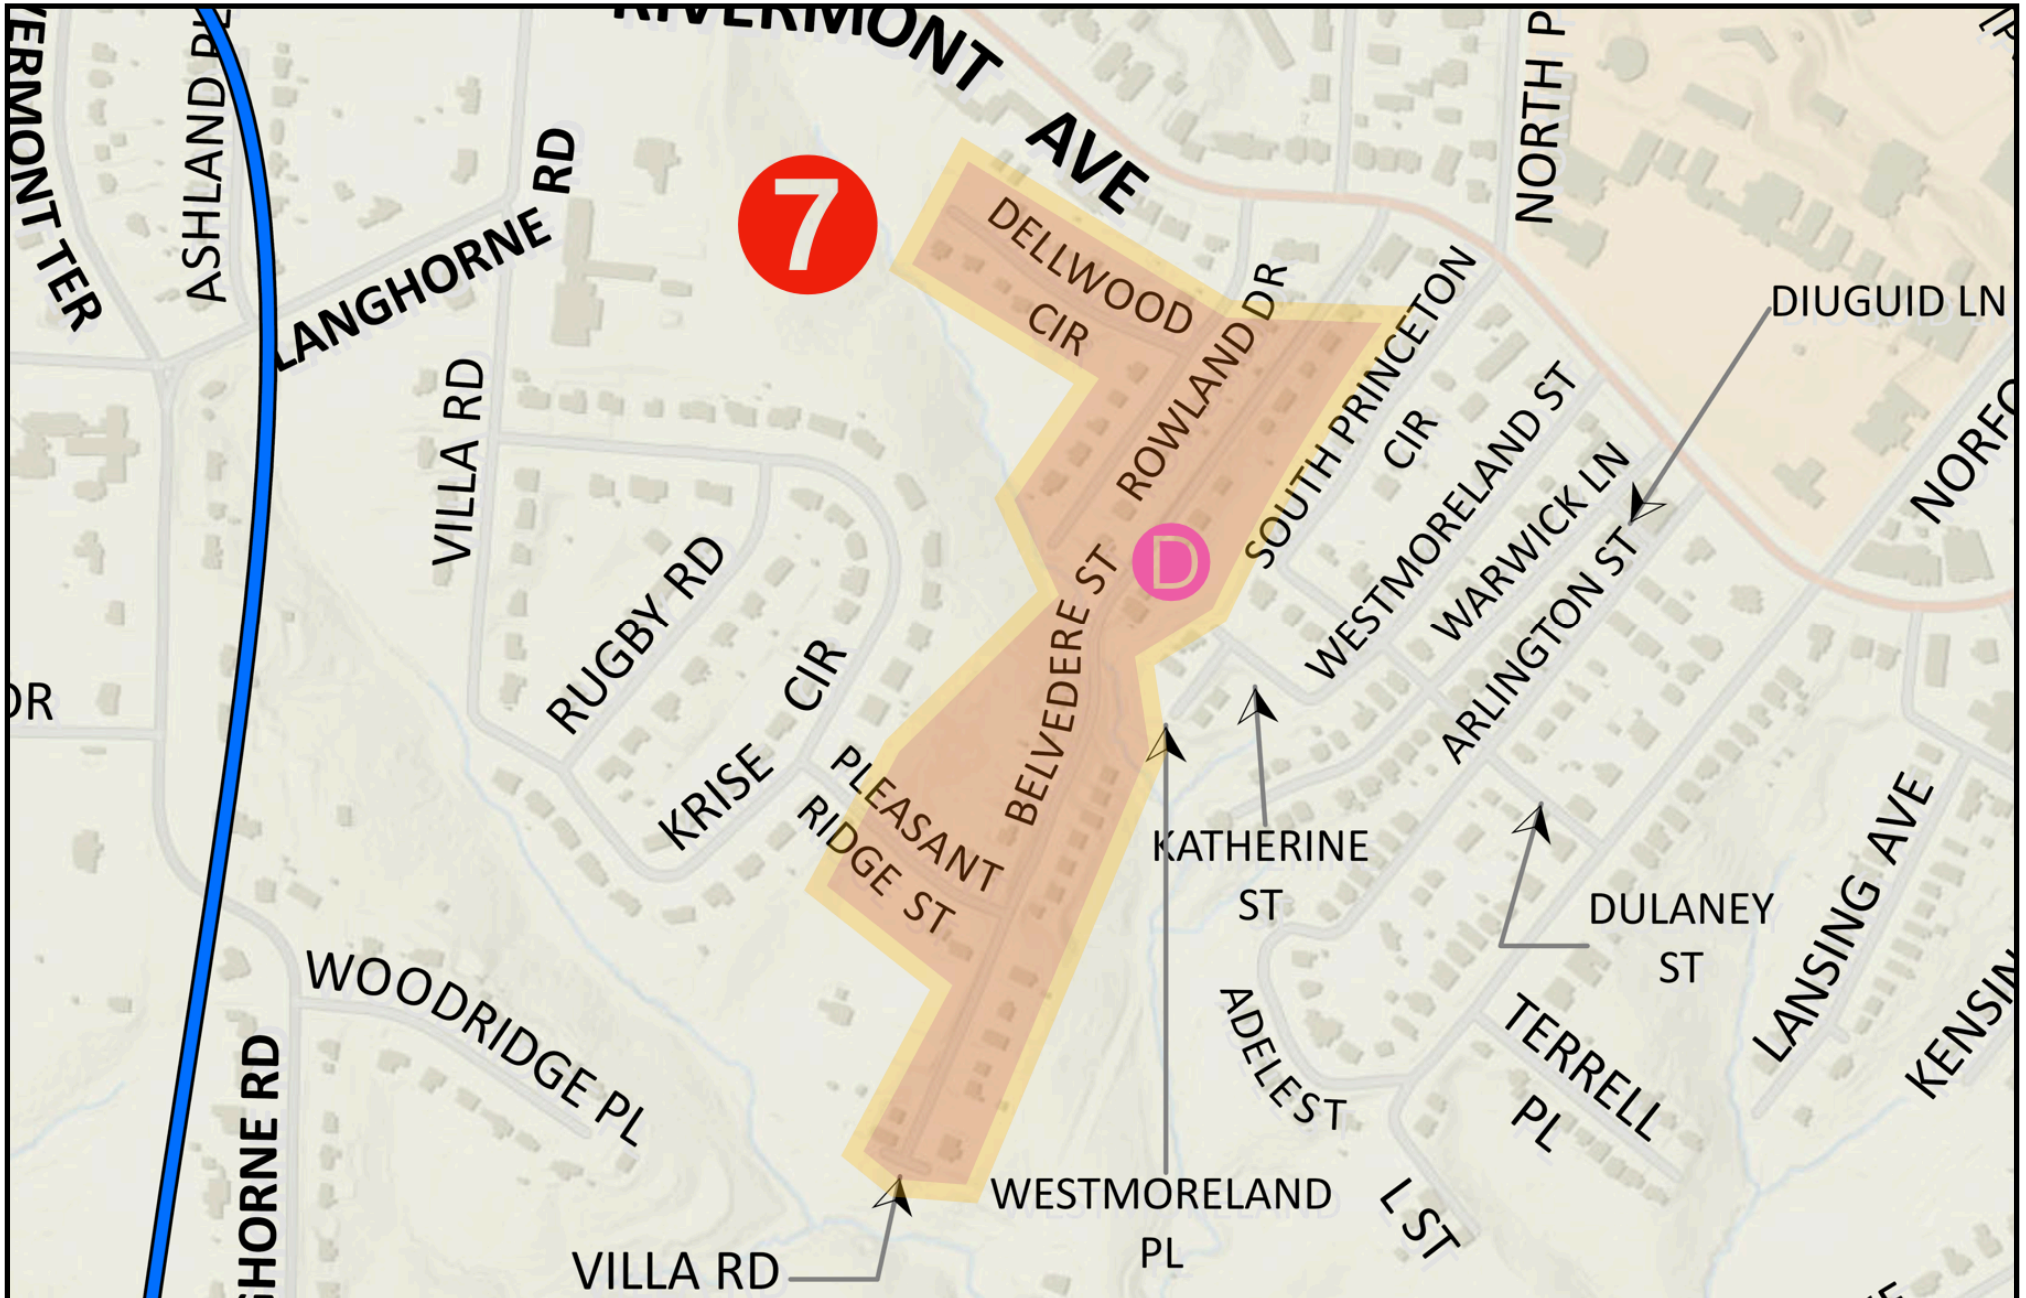

REGION 7 PRAYER MAP: SOUTH OF RIVERMONT AVENUE AND WEST OF ELMWOOD

- A** Norfolk Ave • Terrell Place • L Street • Dulaney Street
- B** Arlington Street • Diuguid Lane • Adele Street
- C** S. Princeton Circle • Warwick Lane • Westmoreland Street • Katherine Street • Westmoreland Place
- D** Belvedere Street • Pleasant Ridge Street • Dellwood Circle • Rowland Drive
- E** Krise Circle • Rugby Road • Villa Road • Langhorne Road • Ashland Place

REGION 7 PRAYER MAP: SOUTH OF RIVERMONT AVENUE AND WEST OF ELMWOOD

A Norfolk Ave • Terrell Place • L Street • Dulaney Street

REGION 7 PRAYER MAP: SOUTH OF RIVERMONT AVENUE AND WEST OF ELMWOOD

B Arlington Street • Diuguid Lane • Adele Street

REGION 7 PRAYER MAP: SOUTH OF RIVERMONT AVENUE AND WEST OF ELMWOOD

📍 S. Princeton Circle • Warwick Lane • Westmoreland Street • Katherine Street • Westmoreland Place

REGION 7 PRAYER MAP: SOUTH OF RIVERMONT AVENUE AND WEST OF ELMWOOD

📍 Belvedere Street • Pleasant Ridge Street • Dellwood Circle • Rowland Drive

REGION 7 PRAYER MAP: SOUTH OF RIVERMONT AVENUE AND WEST OF ELMWOOD

📍 Krise Circle • Rugby Road • Villa Road • Langhorne Road • Ashland Place