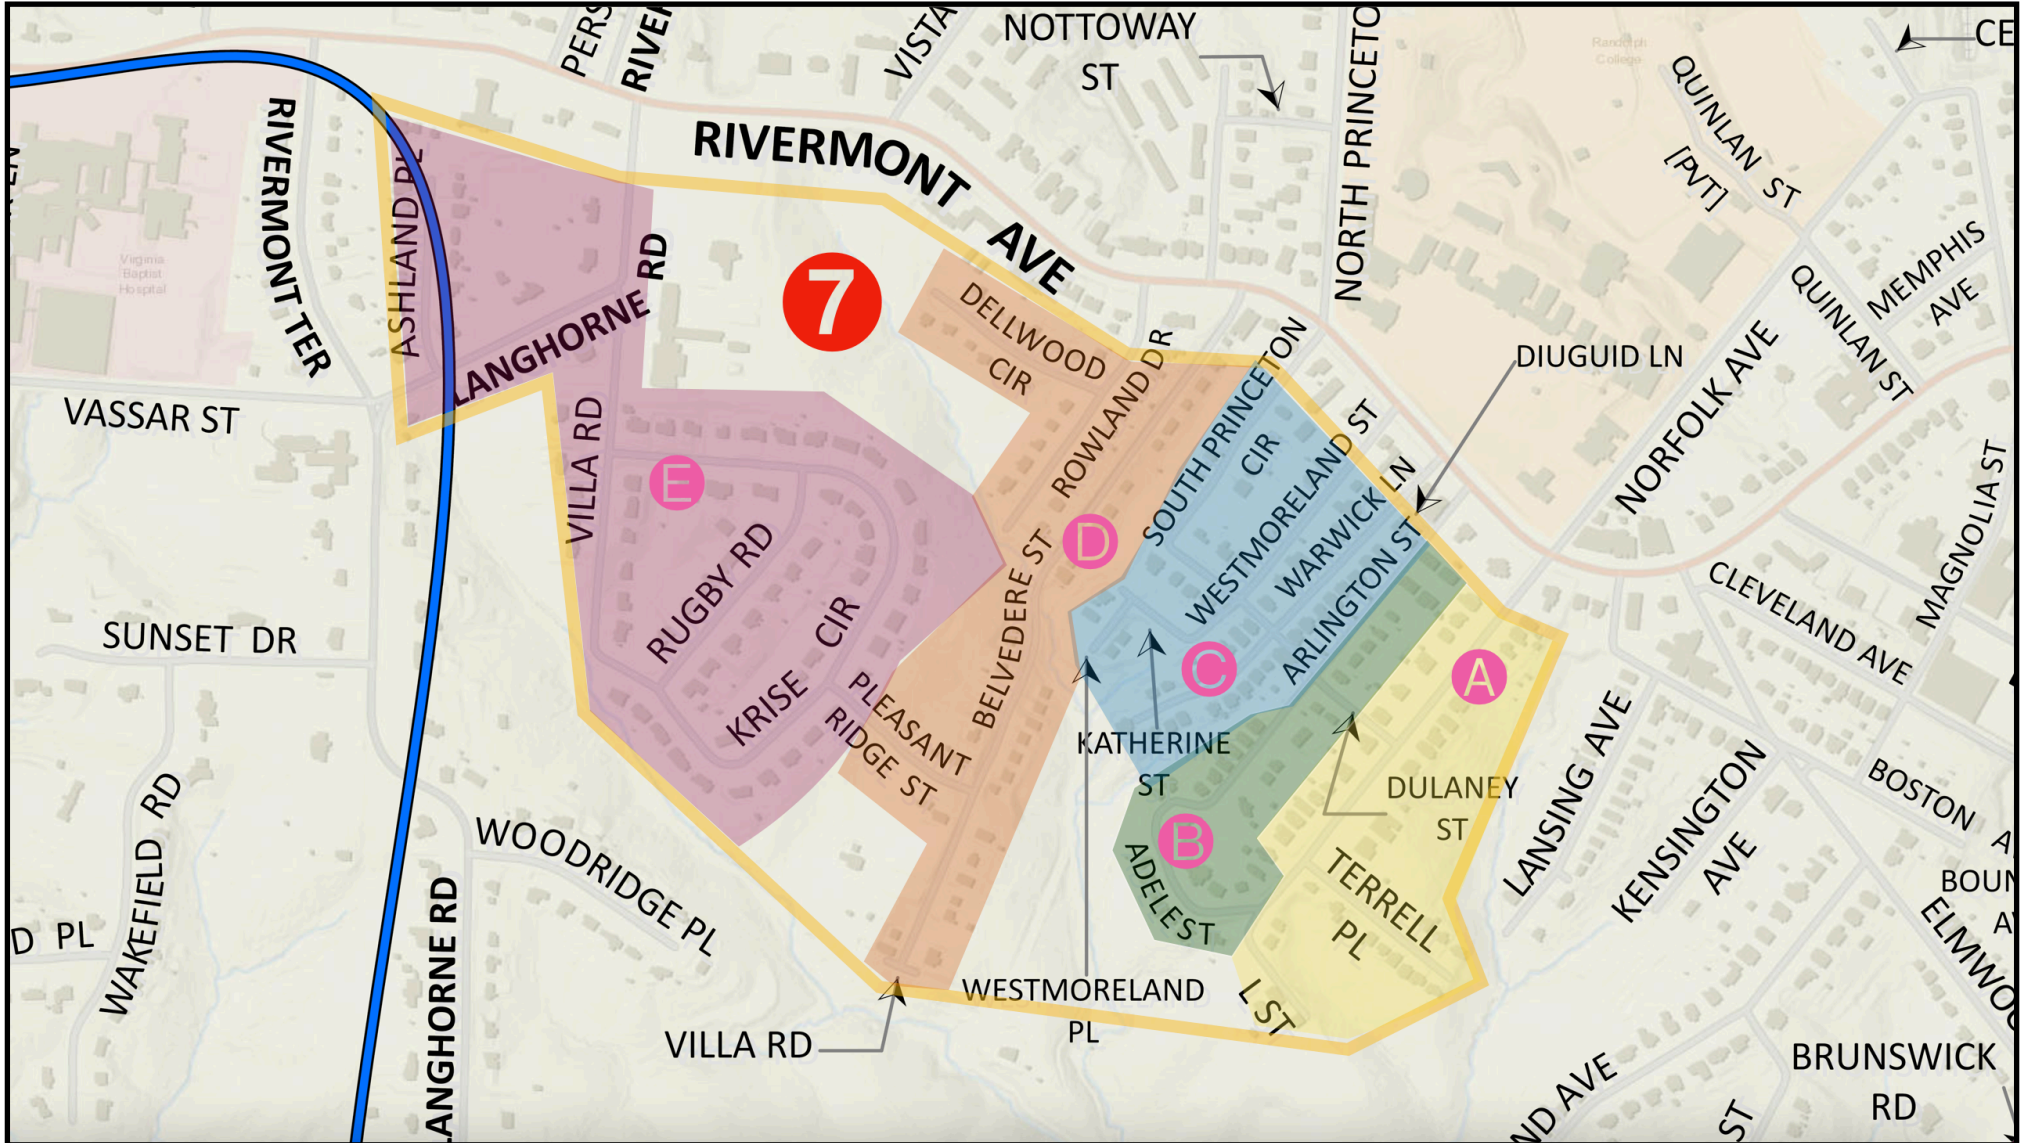

REGION 7 PRAYER MAP: SOUTH OF RIVERMONT AVENUE AND WEST OF ELMWOOD

- A** Norfolk Ave • Terrell Place • L Street • Dulaney Street
- B** Arlington Street • Diuguid Lane • Adele Street
- C** S. Princeton Circle • Warwick Lane • Westmoreland Street • Katherine Street • Westmoreland Place
- D** Belvedere Street • Pleasant Ridge Street • Dellwood Circle • Rowland Drive
- E** Krise Circle • Rugby Road • Villa Road • Langhorne Road • Ashland Place

REGION 7 PRAYER MAP: SOUTH OF RIVERMONT AVENUE AND WEST OF ELMWOOD

A Norfolk Ave • Terrell Place • L Street • Dulaney Street

REGION 7 PRAYER MAP: SOUTH OF RIVERMONT AVENUE AND WEST OF ELMWOOD

B Arlington Street • Diuguid Lane • Adele Street

REGION 7 PRAYER MAP: SOUTH OF RIVERMONT AVENUE AND WEST OF ELMWOOD

📍 S. Princeton Circle • Warwick Lane • Westmoreland Street • Katherine Street • Westmoreland Place

REGION 7 PRAYER MAP: SOUTH OF RIVERMONT AVENUE AND WEST OF ELMWOOD

📍 Belvedere Street • Pleasant Ridge Street • Dellwood Circle • Rowland Drive

REGION 7 PRAYER MAP: SOUTH OF RIVERMONT AVENUE AND WEST OF ELMWOOD

📍 Krise Circle • Rugby Road • Villa Road • Langhorne Road • Ashland Place