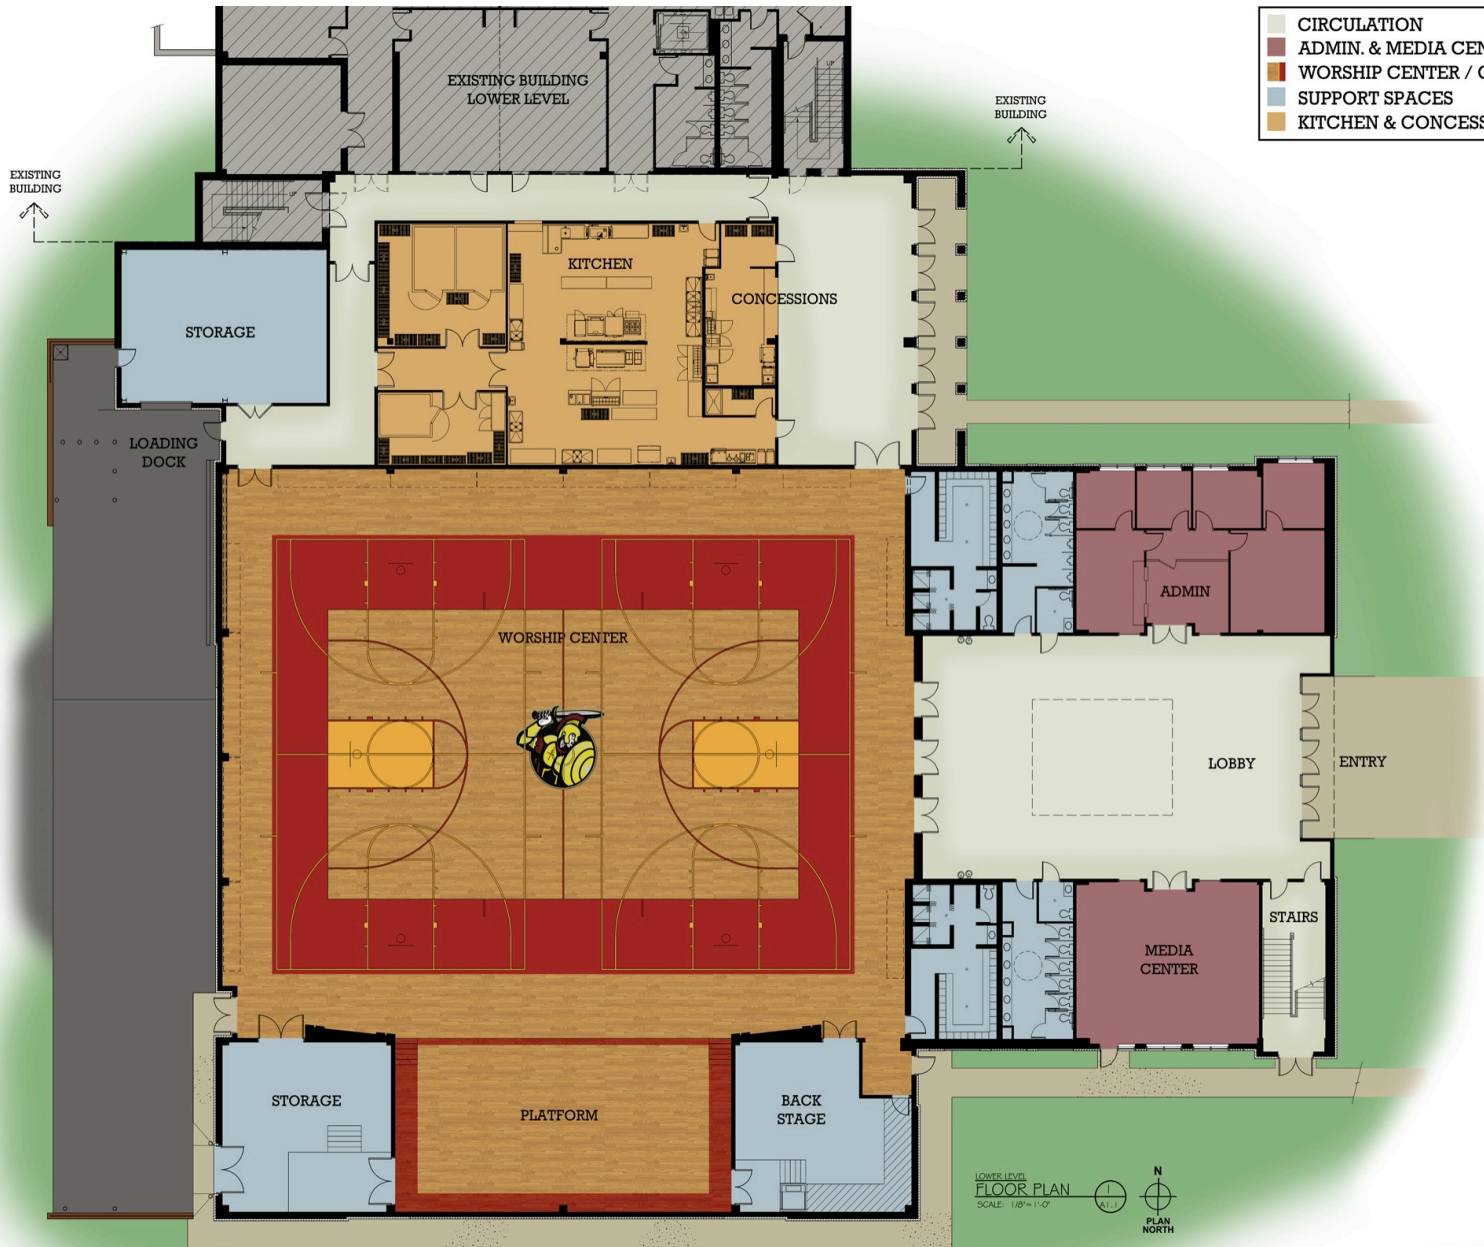

View from the back of the Worship Center

- CIRCULATION
- ADMIN. & MEDIA CENTER
- WORSHIP CENTER / GYM
- SUPPORT SPACES
- KITCHEN & CONCESSIONS

NEW WORSHIP CENTER & EDUCATION WING

Worship Center/Gym View looking from Masten Dr.

Master Plan Phase 1-3

Site View labeled