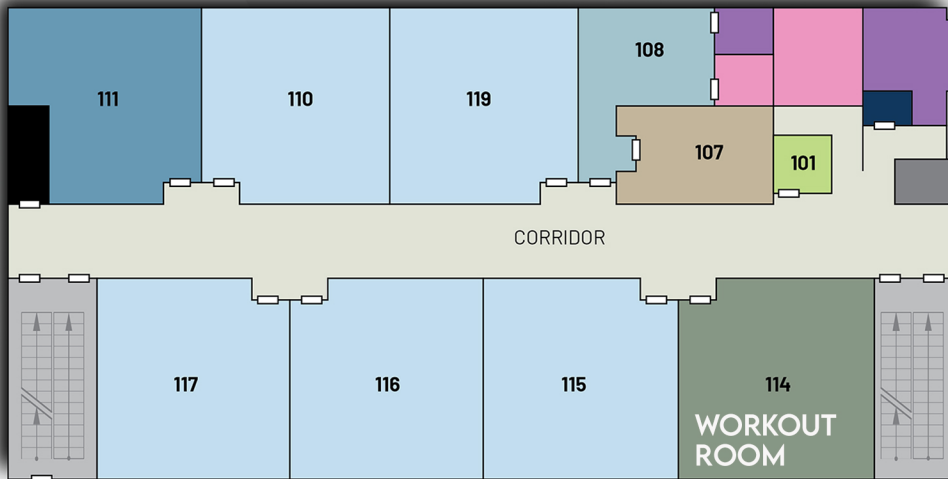

**BUILDING M**  
NEXTGEN MULTIPURPOSE

Existing Building

Existing Building

**MAIN LEVEL**

- Vestibule
- Lobby
- Office
- Closet
- Corridor
- Classroom
- Nursery Check-In
- Child's Restroom
- Restroom (Boys)
- Restroom (Girls)
- Janitor
- Supply
- Stair
- Elevator

**LOWER LEVEL**

- Computer Lab
- Classroom
- Athletics
- Corridor
- Teachers Lounge
- Teachers Workroom
- Restroom (Boys)
- Restroom (Girls)
- Sprinkler Riser Room
- Janitor
- Stair
- Elevator

**UPPER LEVEL**