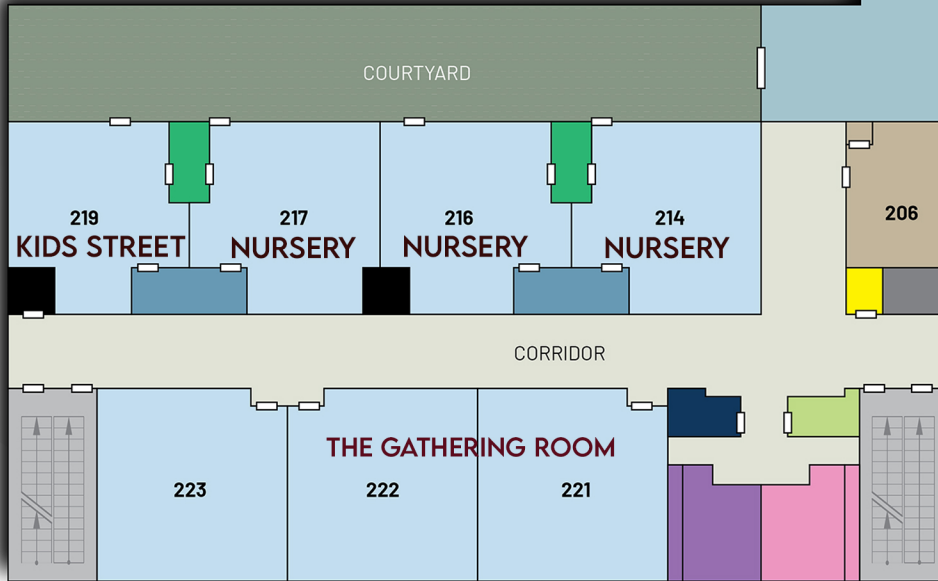

**BUILDING M**  
NEXTGEN MULTIPURPOSE

Existing Building

Existing Building

**MAIN LEVEL**

- Vestibule
- Lobby
- Office
- Closet
- Corridor
- Classroom
- Nursery Check-In
- Child's Restroom
- Restroom (Boys)
- Restroom (Girls)
- Janitor
- Supply
- Stair
- Elevator

**LOWER LEVEL**

- Computer Lab
- Classroom
- Athletics
- Corridor
- Teachers Lounge
- Teachers Workroom
- Restroom (Boys)
- Restroom (Girls)
- Sprinkler Riser Room
- Janitor
- Stair
- Elevator

**UPPER LEVEL**

- Band / Choir
- Band Equipment Room
- Classroom
- Restroom (Boys)
- Restroom (Girls)
- Janitor
- Stair
- Elevator