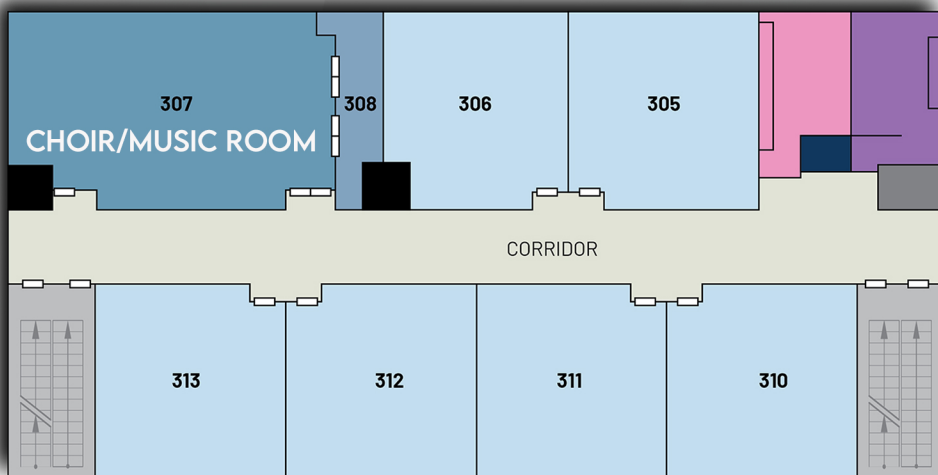

**BUILDING M**  
NEXTGEN MULTIPURPOSE

Existing Building

Existing Building

**MAIN LEVEL**

- Vestibule
- Lobby
- Office
- Closet
- Corridor
- Classroom
- Nursery Check-In
- Child's Restroom
- Restroom (Boys)
- Restroom (Girls)
- Janitor
- Supply
- Stair
- Elevator

**LOWER LEVEL**

- Computer Lab
- Classroom
- Athletics
- Corridor
- Teachers Lounge
- Teachers Workroom
- Restroom (Boys)
- Restroom (Girls)
- Sprinkler Riser Room
- Janitor
- Stair
- Elevator

**UPPER LEVEL**