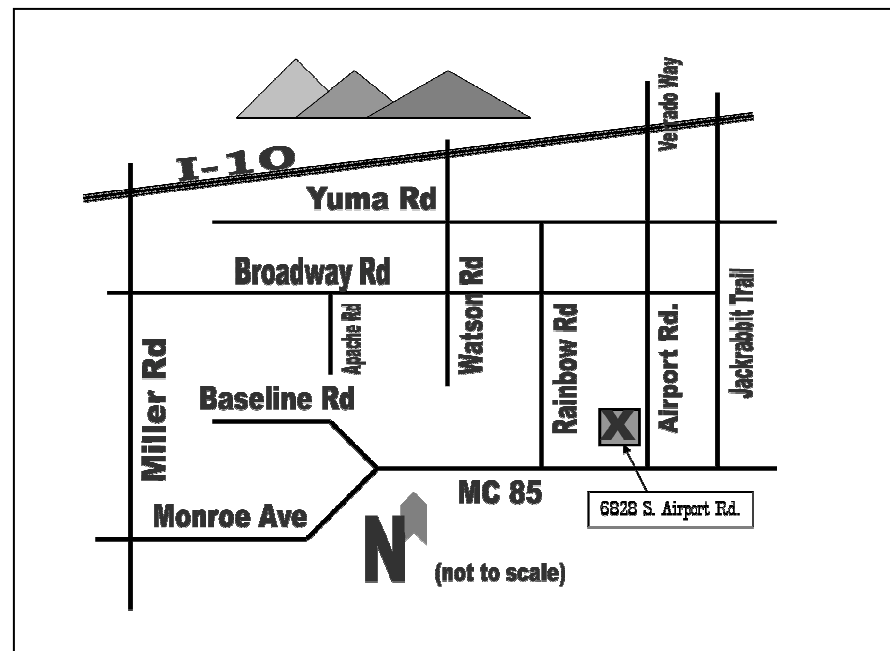

### Thursdays at 7:00pm (Mixed)(Bales’ Home)

Join us for a great time of fellowship as we go deeper into God’s word and explore the essentials of our faith.

All Growth Groups meet at the Way of Grace Ministry House (unless otherwise noted)(see map(s) on back). Please ask us about childcare arrangements (if not indicated).

### Map to Our Way of Grace Ministry House

From Watson and Yuma go east on Yuma to the second stop sign. Make a left, and then your first right on 226<sup>th</sup> Lane. Take the second left on Desert Bloom, and then the first right on 225<sup>th</sup> Lane. The house is the second on the left.

### Map to Bales’ Home

(not to scale)