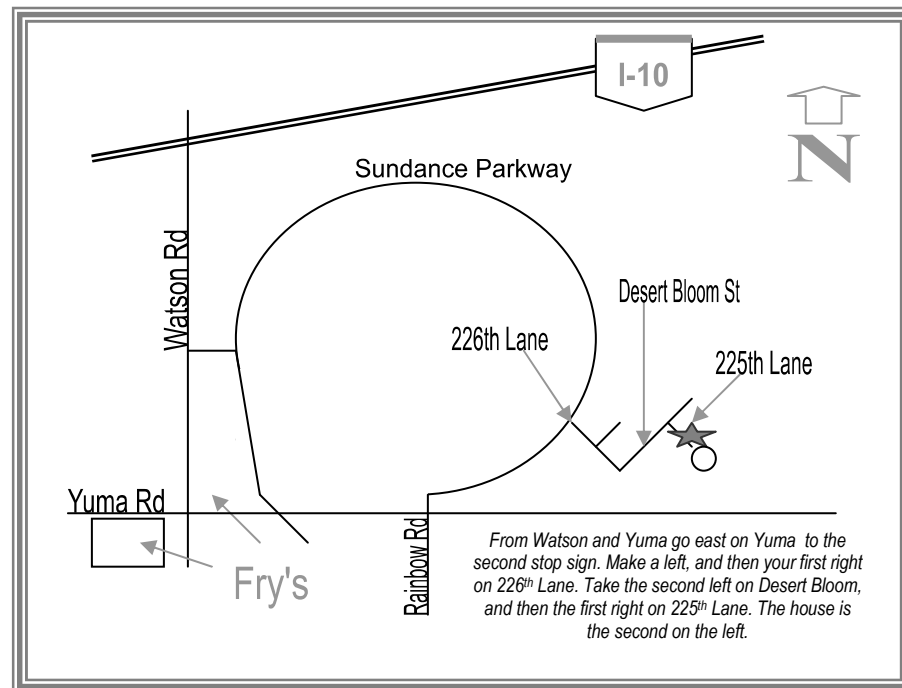

GROWTHgroups

“...Grow in the grace and knowledge of our Lord and Savior Jesus Christ.” (II Peter 3:18)

Early Spring 2014 (Block 4)

(from the first week in March to the second week in April)

Sundays at 6:00pm (Youth!)

Youth Night (6th-12th graders)

Tuesdays at 7:30am (Men)

Studying God’s word together

Wednesdays at 7:00pm (Women)

“Lord, I Want to Know You” (Book Study)

Thursdays at 7:00pm (Mixed)(Bales’ Home)

Join us for a great time of fellowship as we go deeper into God’s word and explore the essentials of our faith.

All Growth Groups meet at the Way of Grace Ministry House (unless otherwise noted)(see map(s) on back). Please ask us about childcare arrangements (if not indicated).

* In-Depth (ID) studies involve a larger commitment of time for work to be completed outside of the regular group meeting.

Map to Our Way of Grace Ministry House