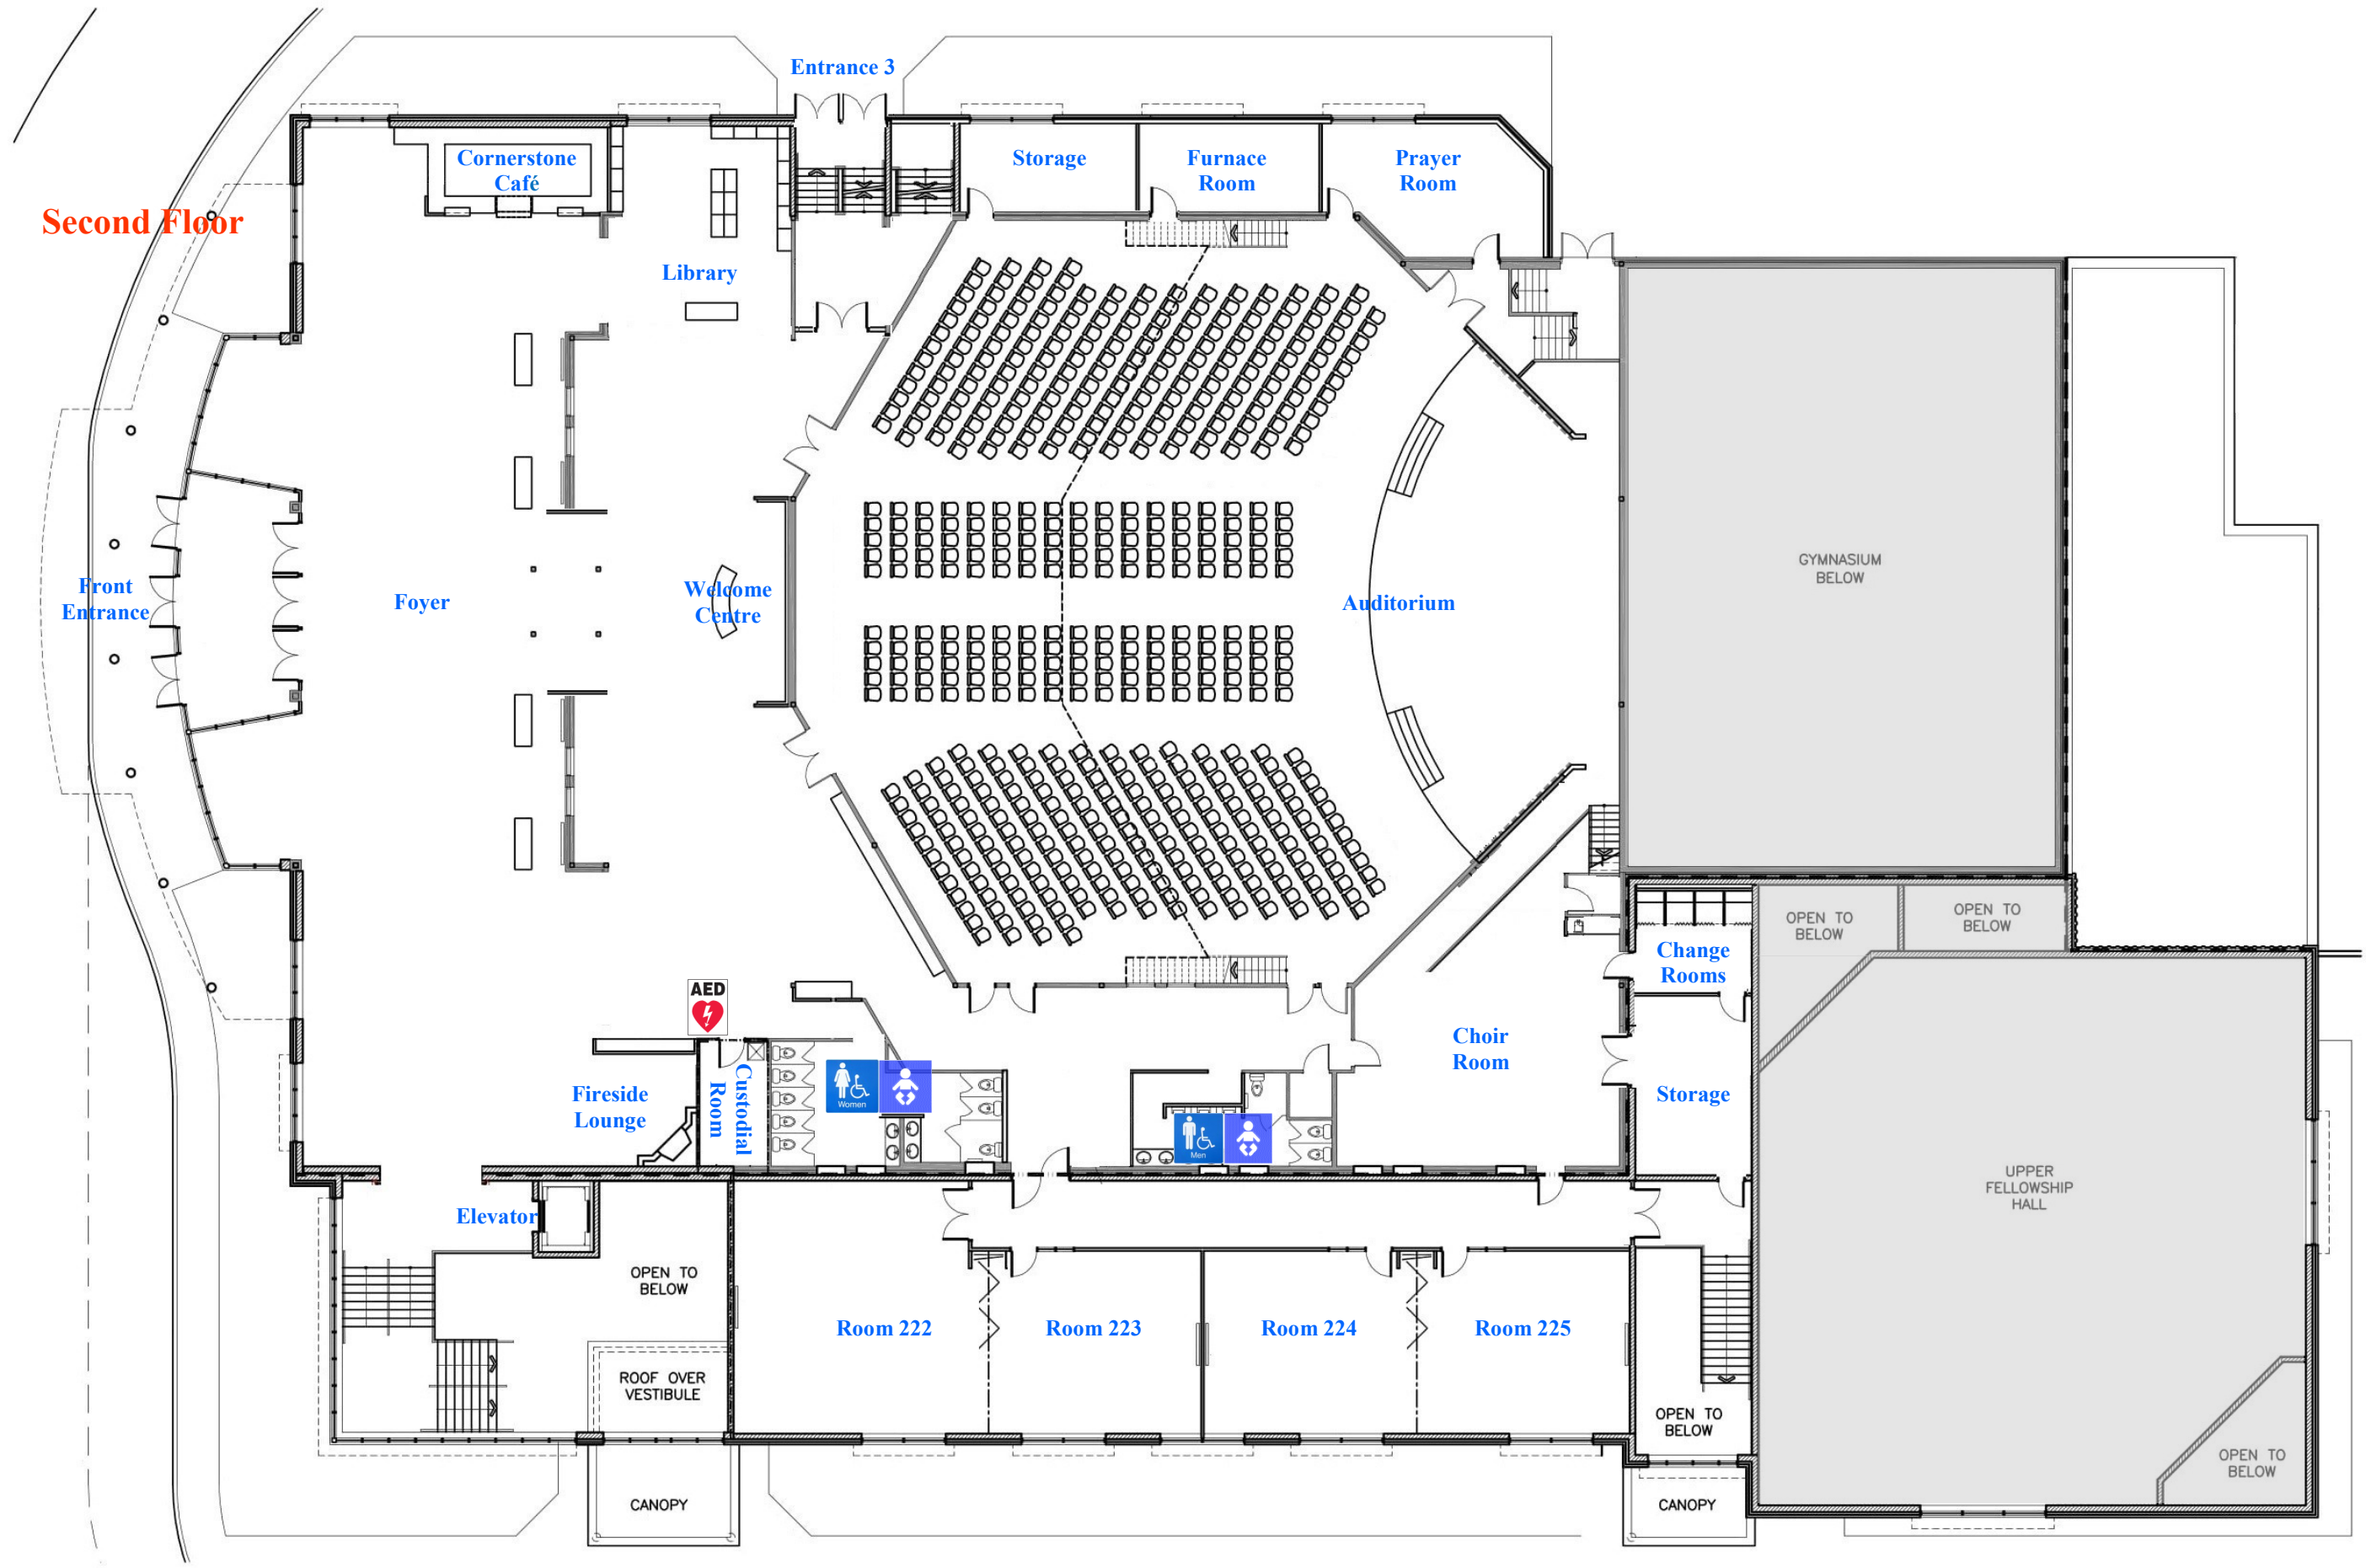

First Floor

Second Floor

Entrance 3

Cornerstone Café

Storage

Furnace Room

Prayer Room

Library

Front Entrance

Foyer

Welcome Centre

Auditorium

GYMNASIUM BELOW

AED

Fireside Lounge

Custodial Room

Women

Men

Choir Room

Change Rooms

Storage

OPEN TO BELOW

OPEN TO BELOW

Elevator

OPEN TO BELOW

ROOF OVER VESTIBULE

Room 222

Room 223

Room 224

Room 225

OPEN TO BELOW

CANOPY